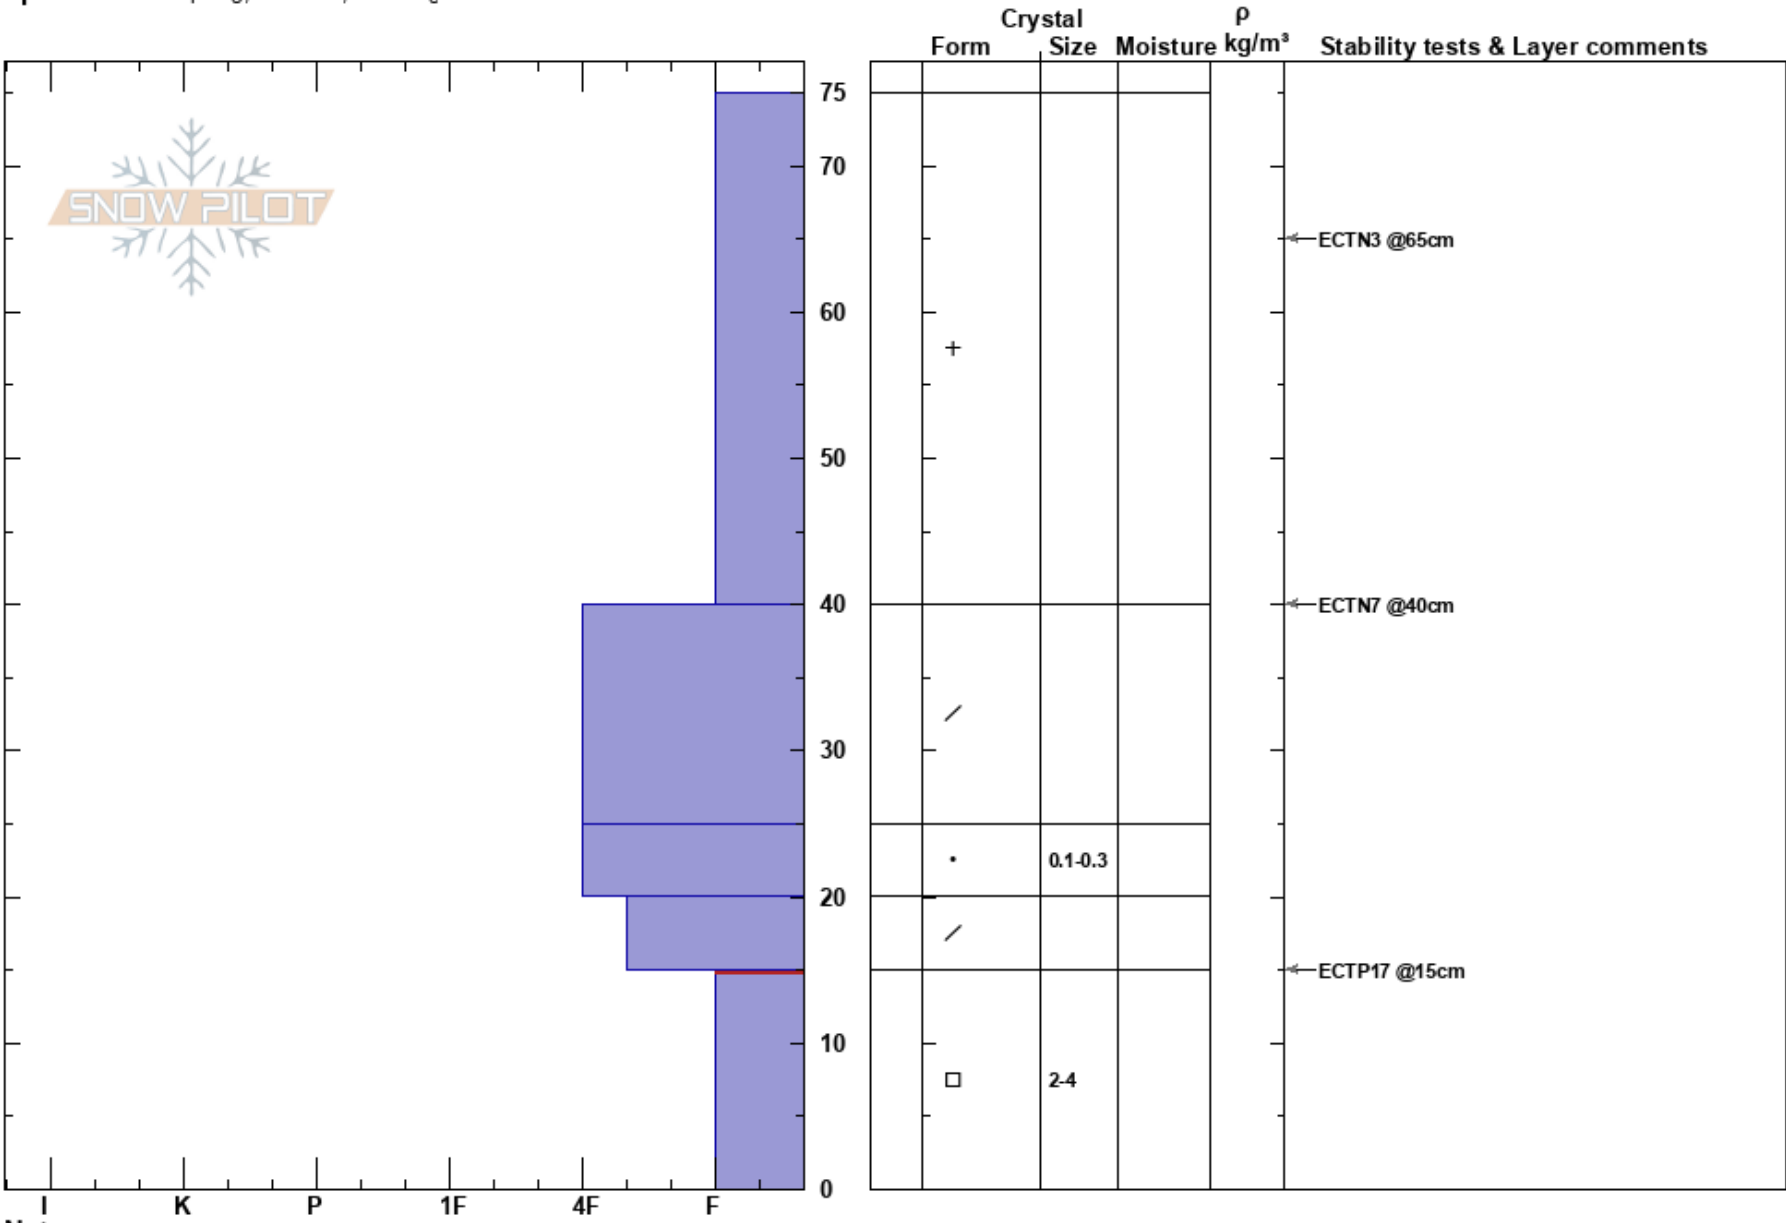

Mary's Nipple  
 Teton Range  
 WY  
 Elevation: 9600 ft  
 Aspect: 360°  
 Specifics: Collapsing, localized; Cracking

Gabrielle Antonioli  
 11/19/2024 - 2:00pm  
 Co-ord: 43.77874N, -110.90051W  
 Slope Angle: 30°  
 Wind Loading: no

Stability:  
 Air Temperature:  
 Sky Cover: BKN  
 Precipitation: NO  
 Wind: W Calm

HS:75  
 PF:70  
 PS:35  
 15-0cm: Problematic layer

Layer Notes:

Notes: