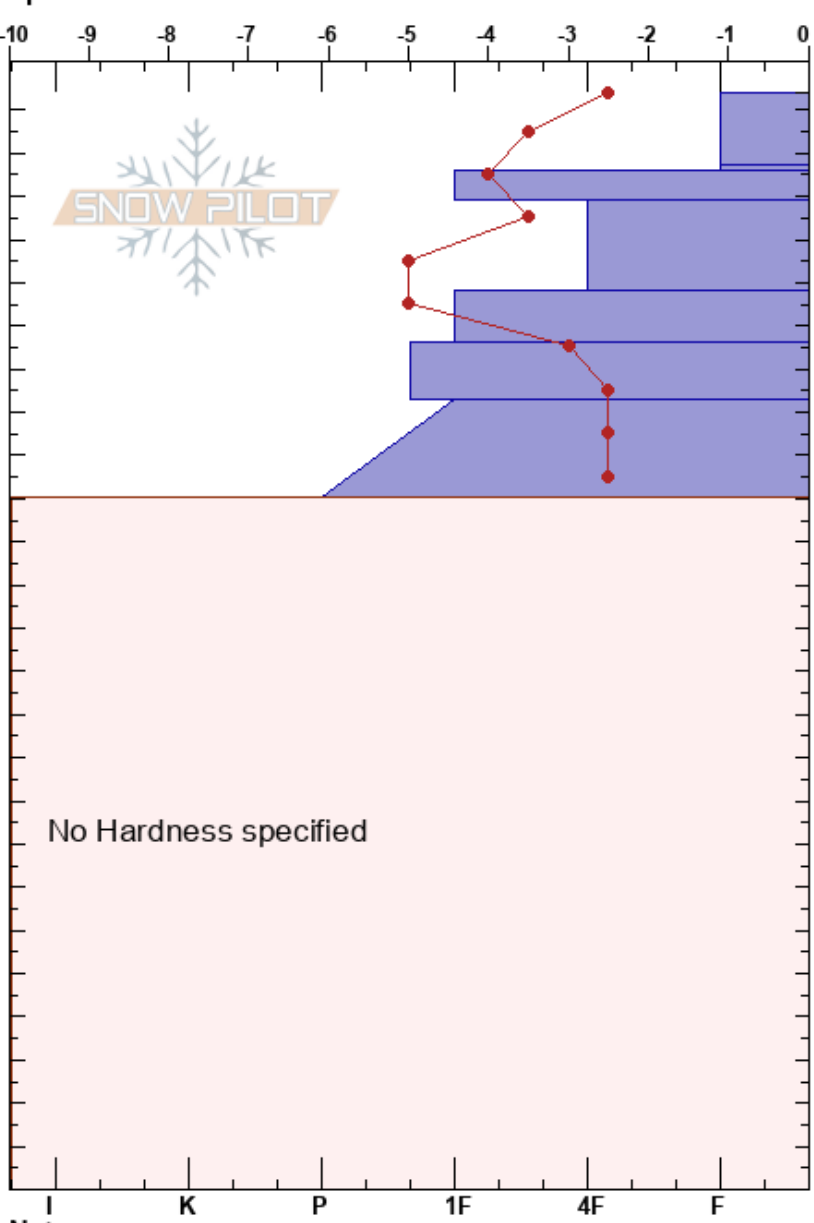

02\_10\_18Wisherd  
 Rattlesnake Mtns  
 MT  
 Elevation: 7106 ft  
 Aspect: 75°  
 Specifics:

Travis Craft  
 02/09/2018 - 12:00pm  
 Co-ord: 46.93263N, -113.79945W  
 Slope Angle: 15°  
 Wind Loading: previous

Stability:  
 Air Temperature: -10°C  
 Sky Cover: SCT  
 Precipitation: S-1  
 Wind: SE Moderate

HS:254  
 PF:30  
 237-236cm:Problematic layer

Height (cm)	Crystal		Moisture	$\rho$ kg/m <sup>3</sup>	Stability tests & Layer comments
	Form	Size			
254					← ECTN1 @251cm
240	+				← ECTN9 @237cm
230	⊘				← ECTN19 @229cm
220	/ (⊘)				
210					← ECTN23 @208cm
200	• (⊘)				← ECTN29 @196cm
190	⊘ (⊘)				
180					
170	⊘				
160					
150					
140					
130					
120					
110					
100					
90					
80					
70					
60					
50					
40					
30					
20					
10					
0					