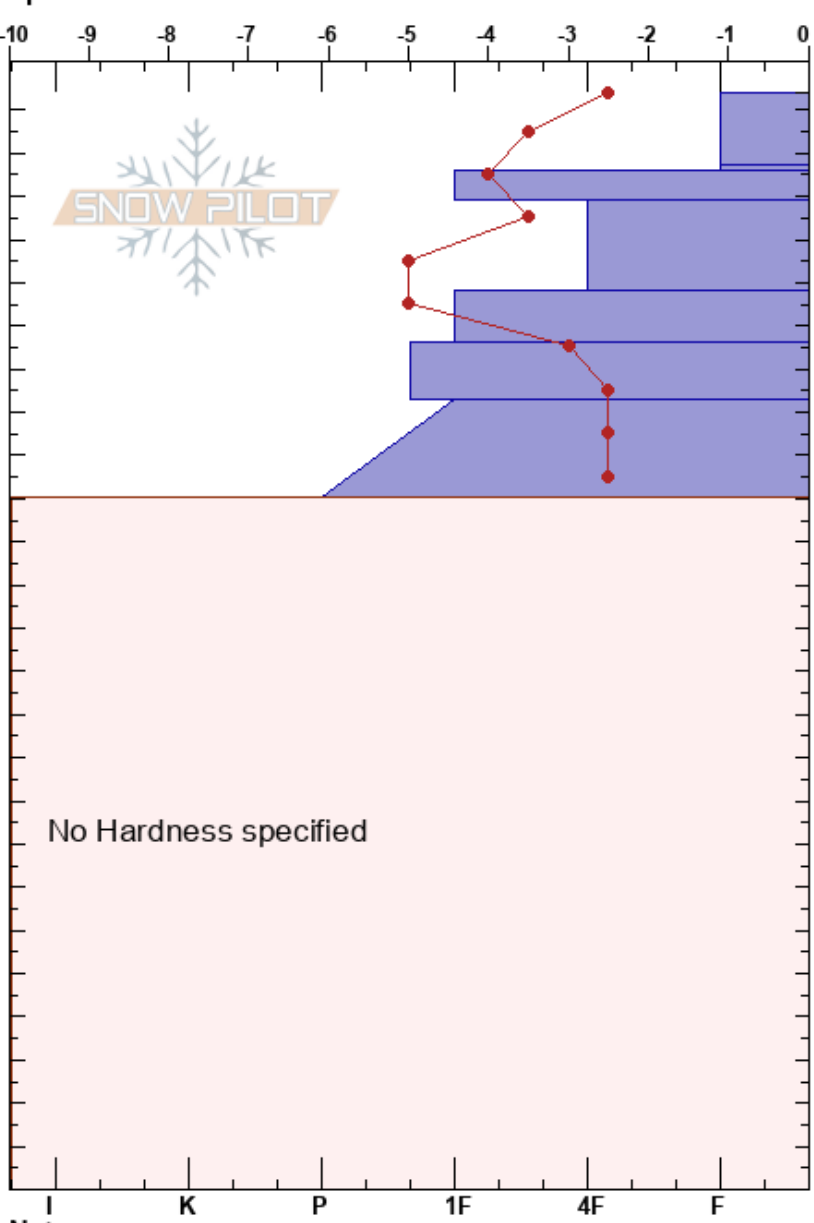

02_10_18Wisherd
 Rattlesnake Mtns
 MT
 Elevation: 7106 ft
 Aspect: 75°
 Specifics:

Travis Craft
 02/09/2018 - 12:00pm
 Co-ord: 46.93263N, -113.79945W
 Slope Angle: 15°
 Wind Loading: previous

Stability:
 Air Temperature: -10°C
 Sky Cover: SCT
 Precipitation: S-1
 Wind: SE Moderate

HS:254
 PF:30
 237-236cm:Problematic layer

Depth (cm)	Crystal		Moisture	ρ kg/m ³	Stability tests & Layer comments
	Form	Size			
254					← ECTN1 @251cm
240	+				← ECTN9 @237cm
230	⊘				← ECTN19 @229cm
220	/ (⊘)				
210	• (⊘)				← ECTN23 @208cm
200	• (⊘)				← ECTN29 @196cm
190	⊘				
180					
170	⊘				
160					
150					
140					
130					
120					
110					
100					
90					
80					
70					
60					
50					
40					
30					
20					
10					
0					