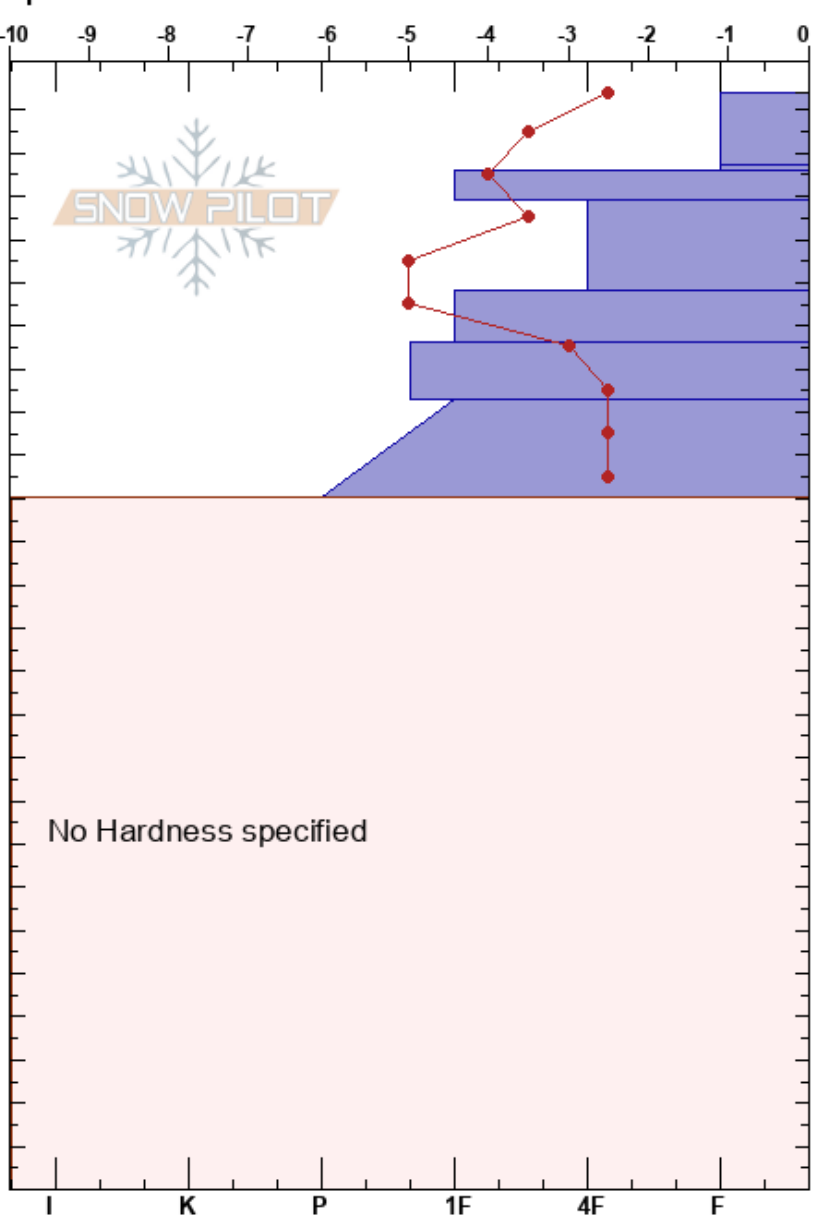

02_10_18Wisherd
 Rattlesnake Mtns
 MT
 Elevation: 7106 ft
 Aspect: 75°
 Specifics:

Travis Craft
 02/09/2018 - 12:00pm
 Co-ord: 46.93263N, -113.79945W
 Slope Angle: 15°
 Wind Loading: previous

Stability:
 Air Temperature: -10°C
 Sky Cover: SCT
 Precipitation: S-1
 Wind: SE Moderate

HS:254
 PF:30
 237-236cm:Problematic layer

Height (cm)	Crystal		ρ kg/m ³	Stability tests & Layer comments
	Form	Size		
254				← ECTN1 @251cm
240	+			← ECTN9 @237cm
230	⊘			← ECTN19 @229cm
220	/ (⊘)			
210				← ECTN23 @208cm
200	• (⊘)			← ECTN29 @196cm
190	⊘			
180				
170	⊘			
160				
150				
140				
130				
120				
110				
100				
90				
80				
70				
60				
50				
40				
30				
20				
10				
0				