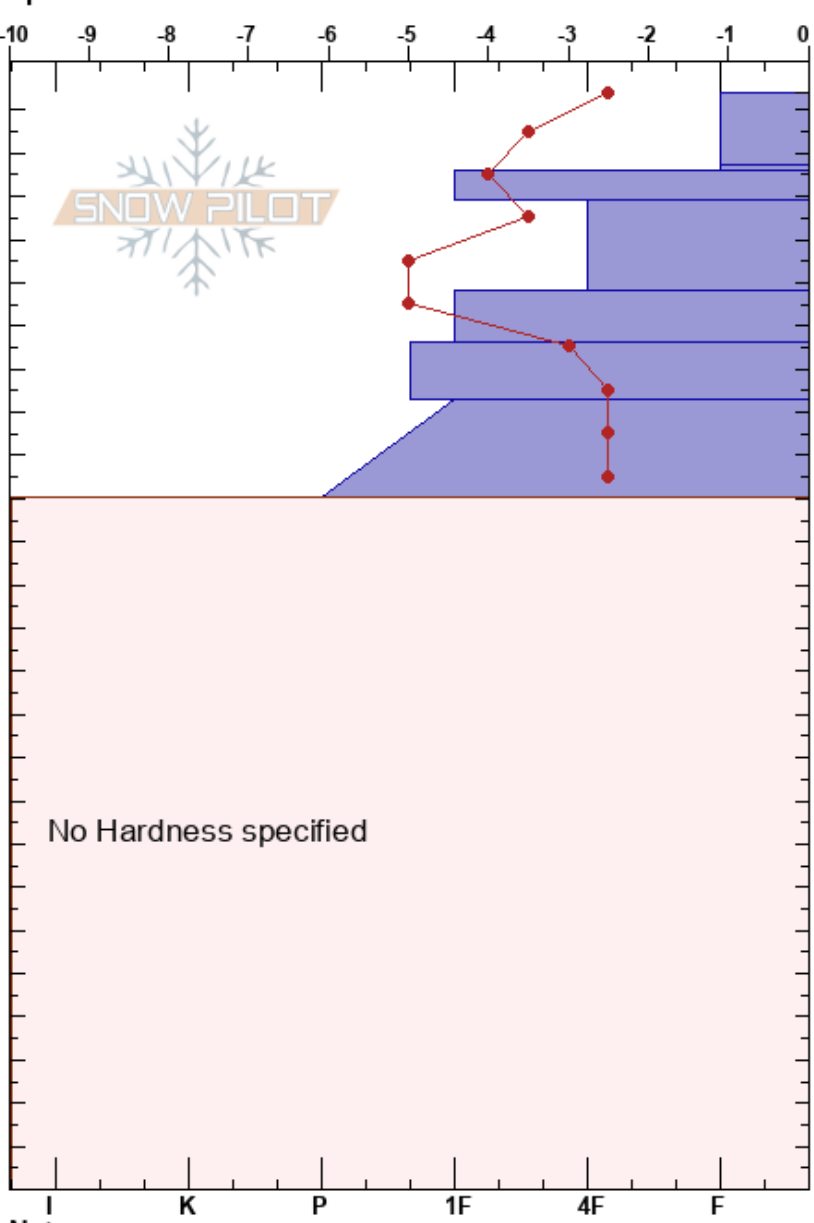

02_10_18Wisherd
 Rattlesnake Mtns
 MT
 Elevation: 7106 ft
 Aspect: 75°
 Specifics:

Travis Craft
 02/09/2018 - 12:00pm
 Co-ord: 46.93263N, -113.79945W
 Slope Angle: 15°
 Wind Loading: previous

Stability:
 Air Temperature: -10°C
 Sky Cover: SCT
 Precipitation: S-1
 Wind: SE Moderate

HS:254
 PF:30
 237-236cm:Problematic layer

Height (cm)	Crystal		Moisture	ρ kg/m ³	Stability tests & Layer comments
	Form	Size			
254					← ECTN1 @251cm
240	+				← ECTN9 @237cm
230	⊘				← ECTN19 @229cm
220	/ (⊘)				
210	• (⊘)				← ECTN23 @208cm
200	• (⊘)				← ECTN29 @196cm
190	⊘				
180					
170	⊘				
160					
150					
140					
130					
120					
110					
100					
90					
80					
70					
60					
50					
40					
30					
20					
10					
0					