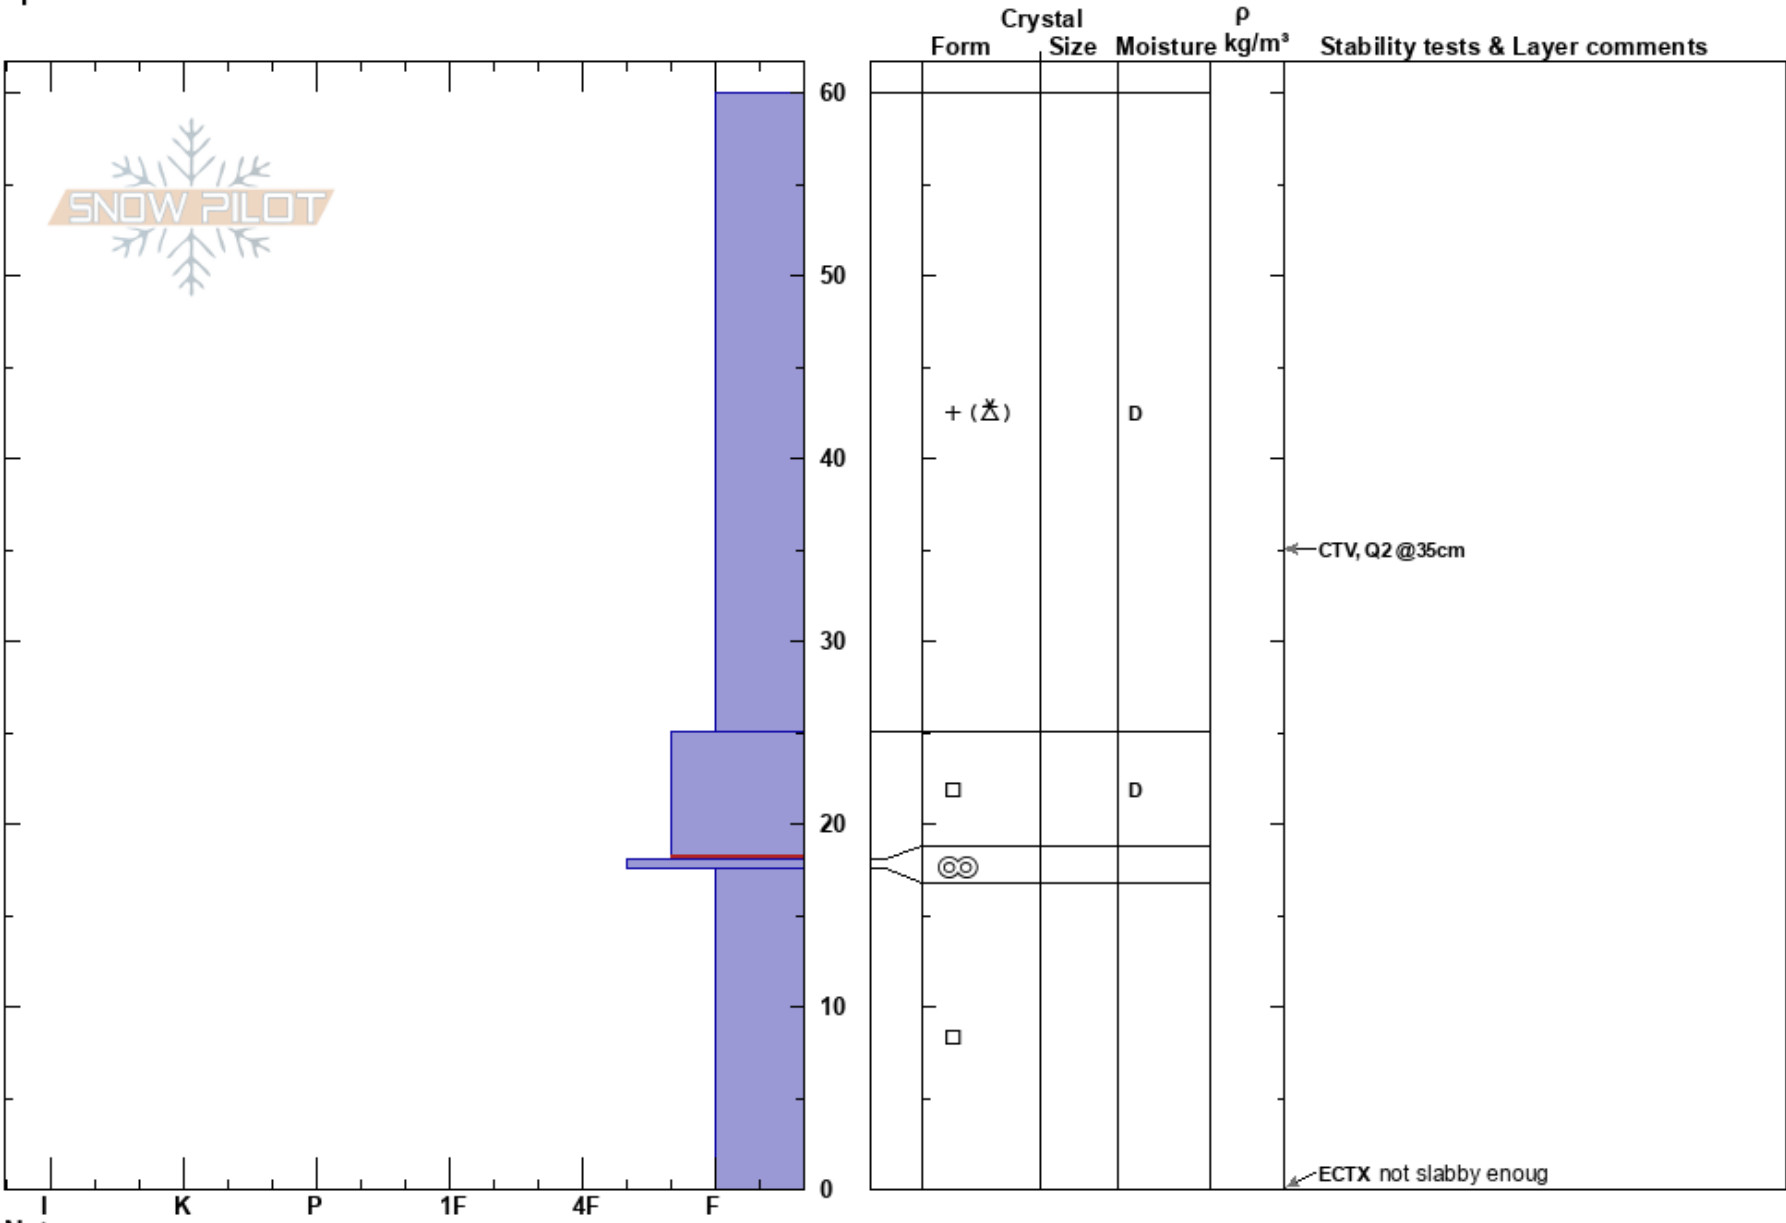

Tony Grove Lake South  
 Bear River Range  
 UT  
 Elevation: 8800 ft  
 Aspect: N  
 Specifics:

paige pagnucco  
 11/19/2024 - 12:30pm  
 Co-ord: 41.88600N, -111.64345W  
 Slope Angle: 25°  
 Wind Loading: yes

Stability:  
 Air Temperature: -10°C  
 Sky Cover: SCT  
 Precipitation: NO  
 Wind: W Moderate

HS:60  
 Layer Notes:  
 25-18cm: Problematic layer

Notes: