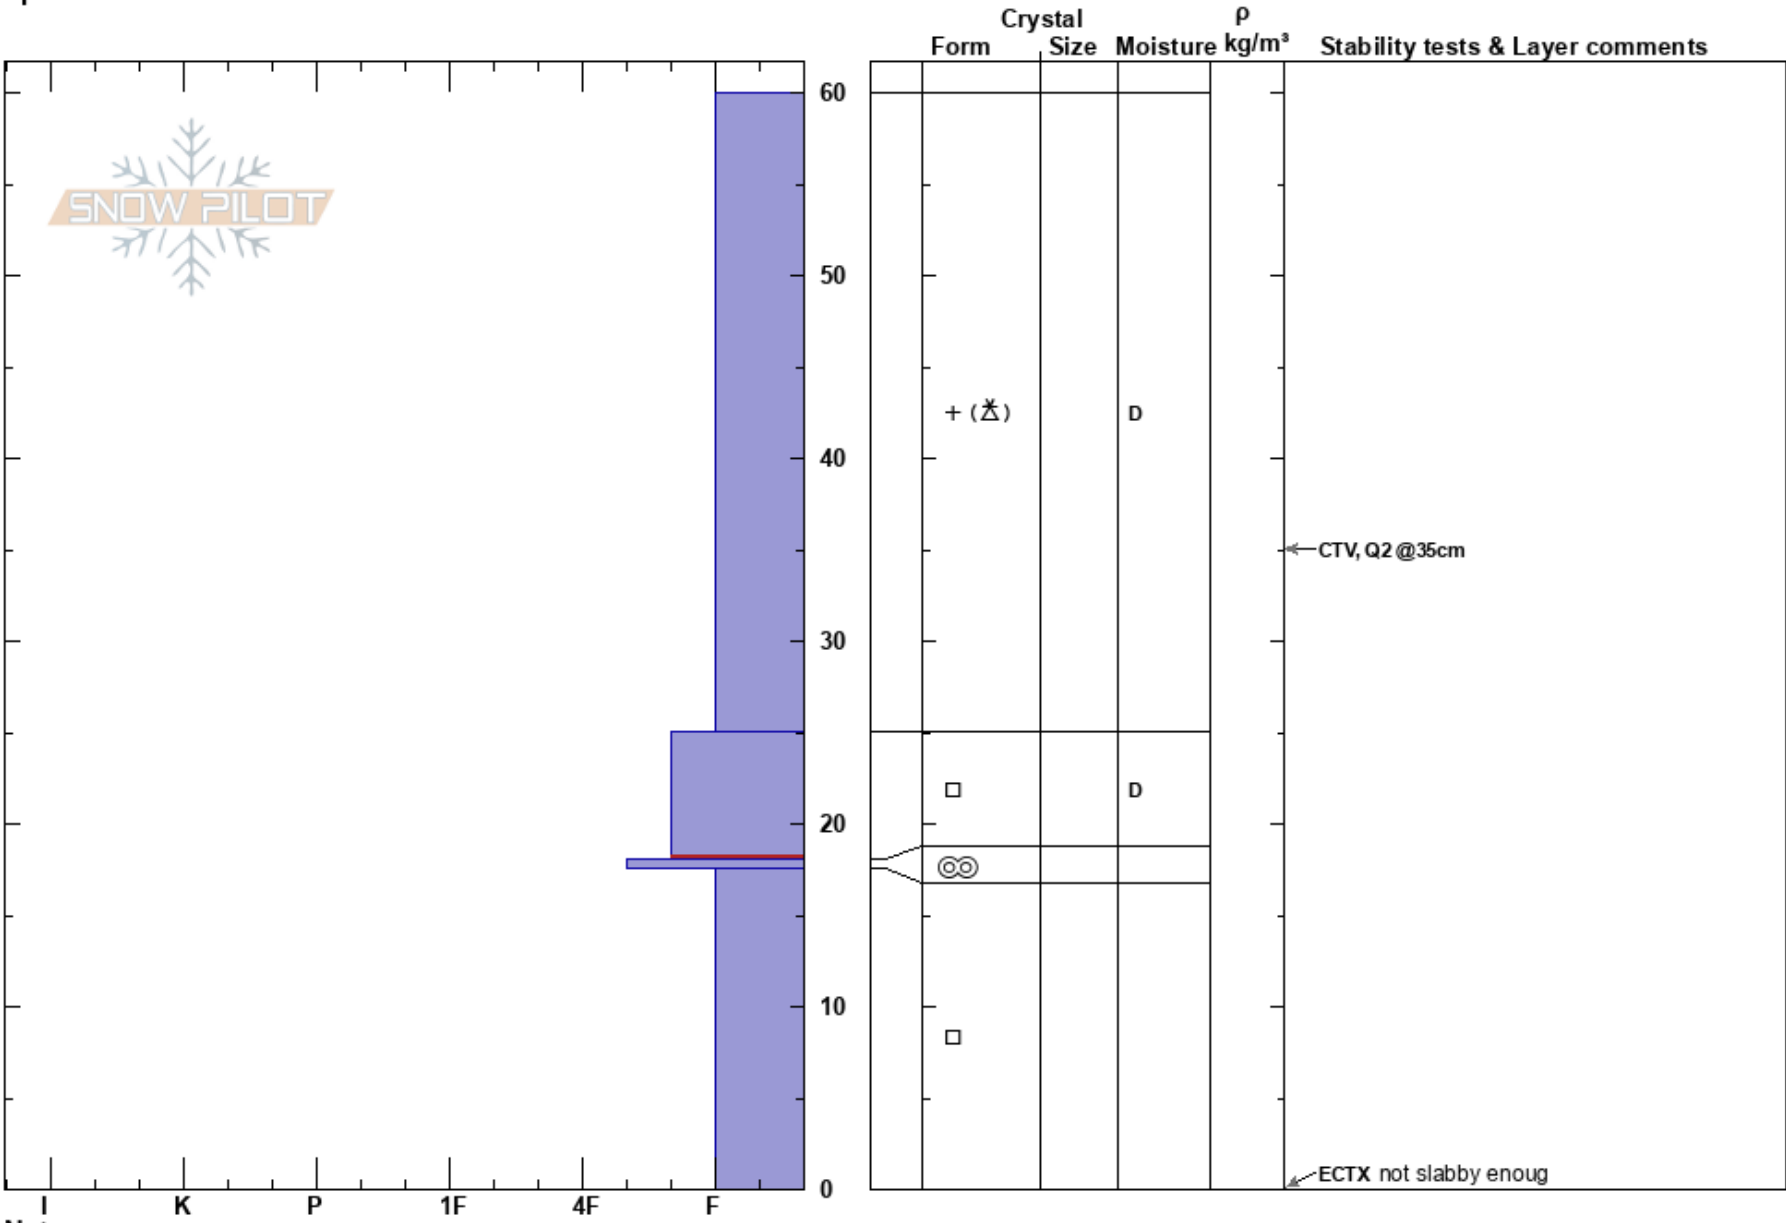

Tony Grove Lake South
 Bear River Range
 UT
 Elevation: 8800 ft
 Aspect: N
 Specifics:

paige pagnucco
 11/19/2024 - 12:30pm
 Co-ord: 41.88600N, -111.64345W
 Slope Angle: 25°
 Wind Loading: yes

Stability:
 Air Temperature: -10°C
 Sky Cover: SCT
 Precipitation: NO
 Wind: W Moderate

HS:60
 Layer Notes:
 25-18cm: Problematic layer

Notes: