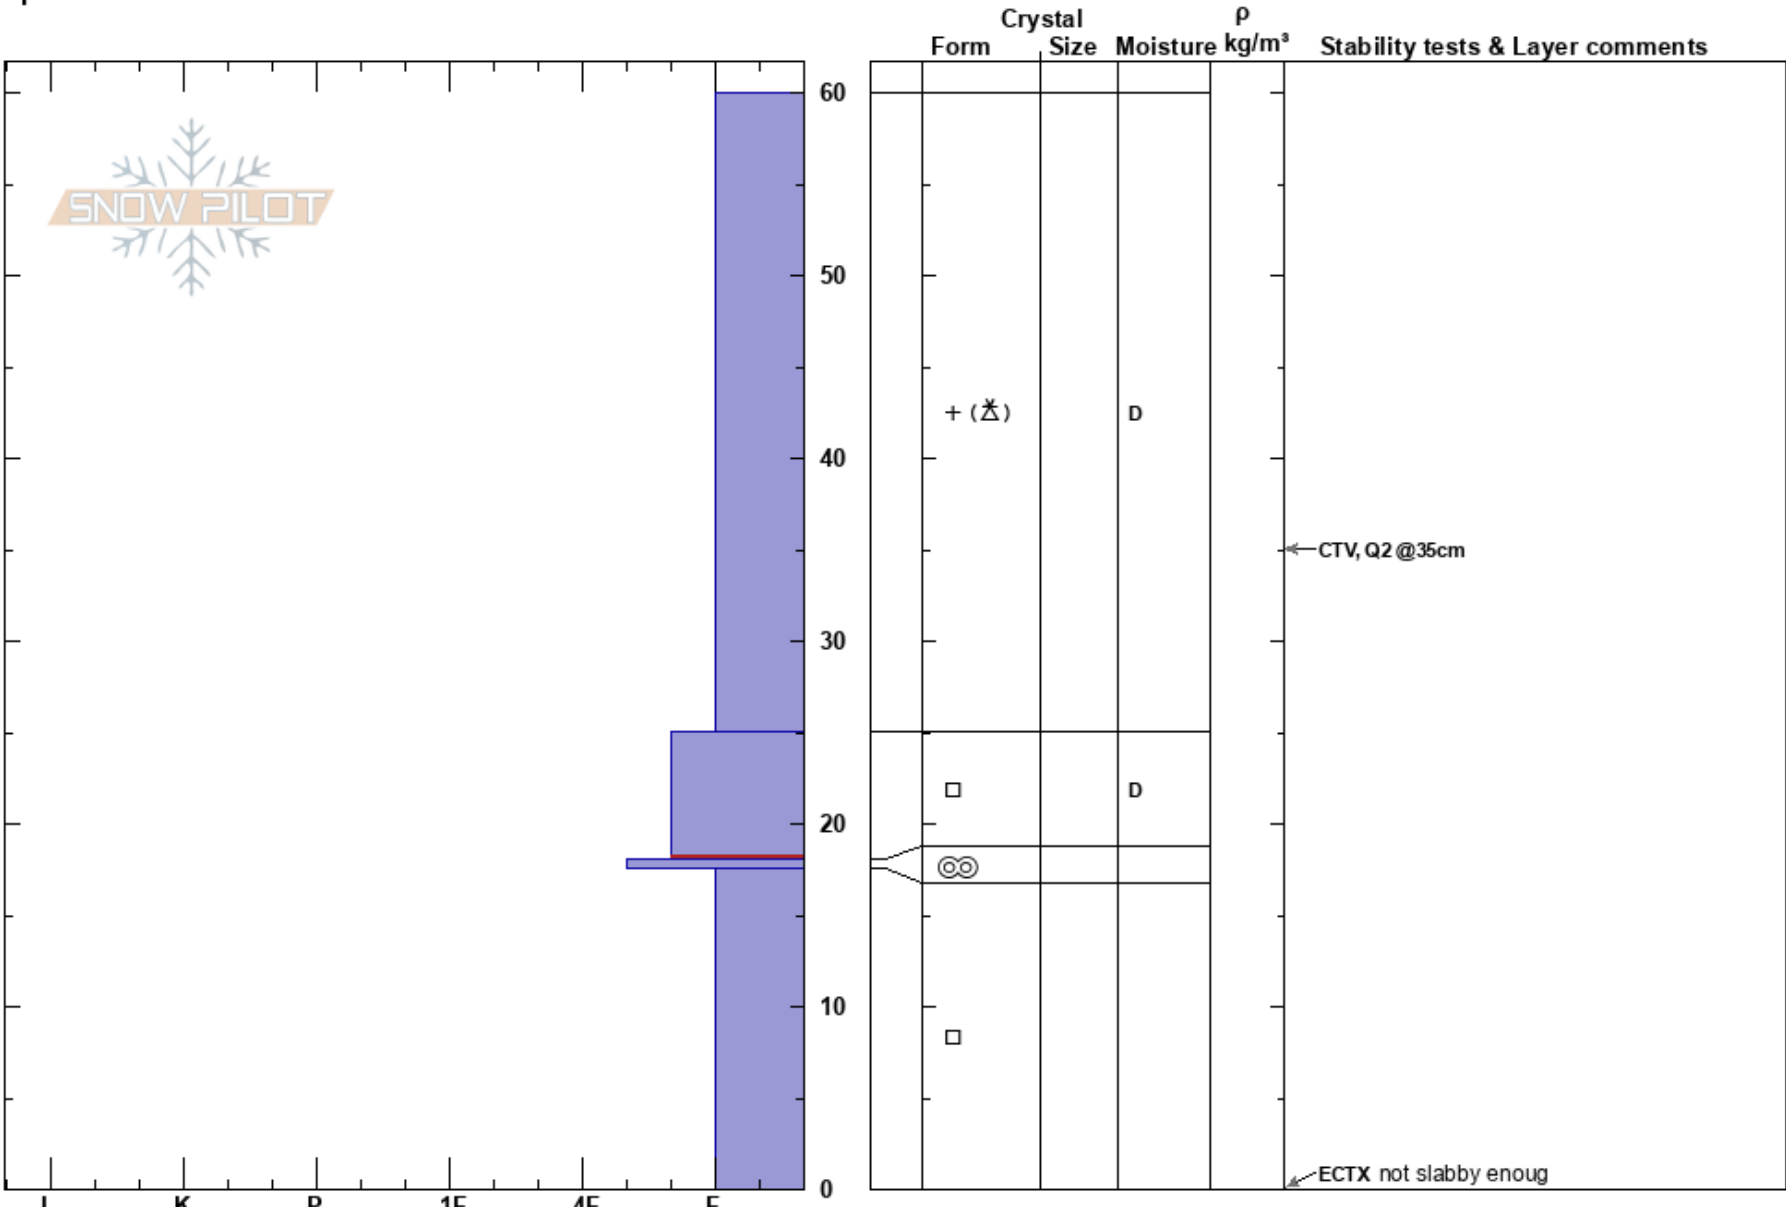

Tony Grove Lake South  
Bear River Range  
UT  
Elevation: 8800 ft  
Aspect: N  
Specifics:

paige pagnucco  
11/19/2024 - 12:30pm  
Co-ord: 41.88600N, -111.64345W  
Slope Angle: 25°  
Wind Loading: yes

Stability: HS:60  
Air Temperature: -10°C  
Sky Cover: SCT  
Precipitation: NO  
Wind: W Moderate

Layer Notes:  
25-18cm: Problematic layer

Notes: