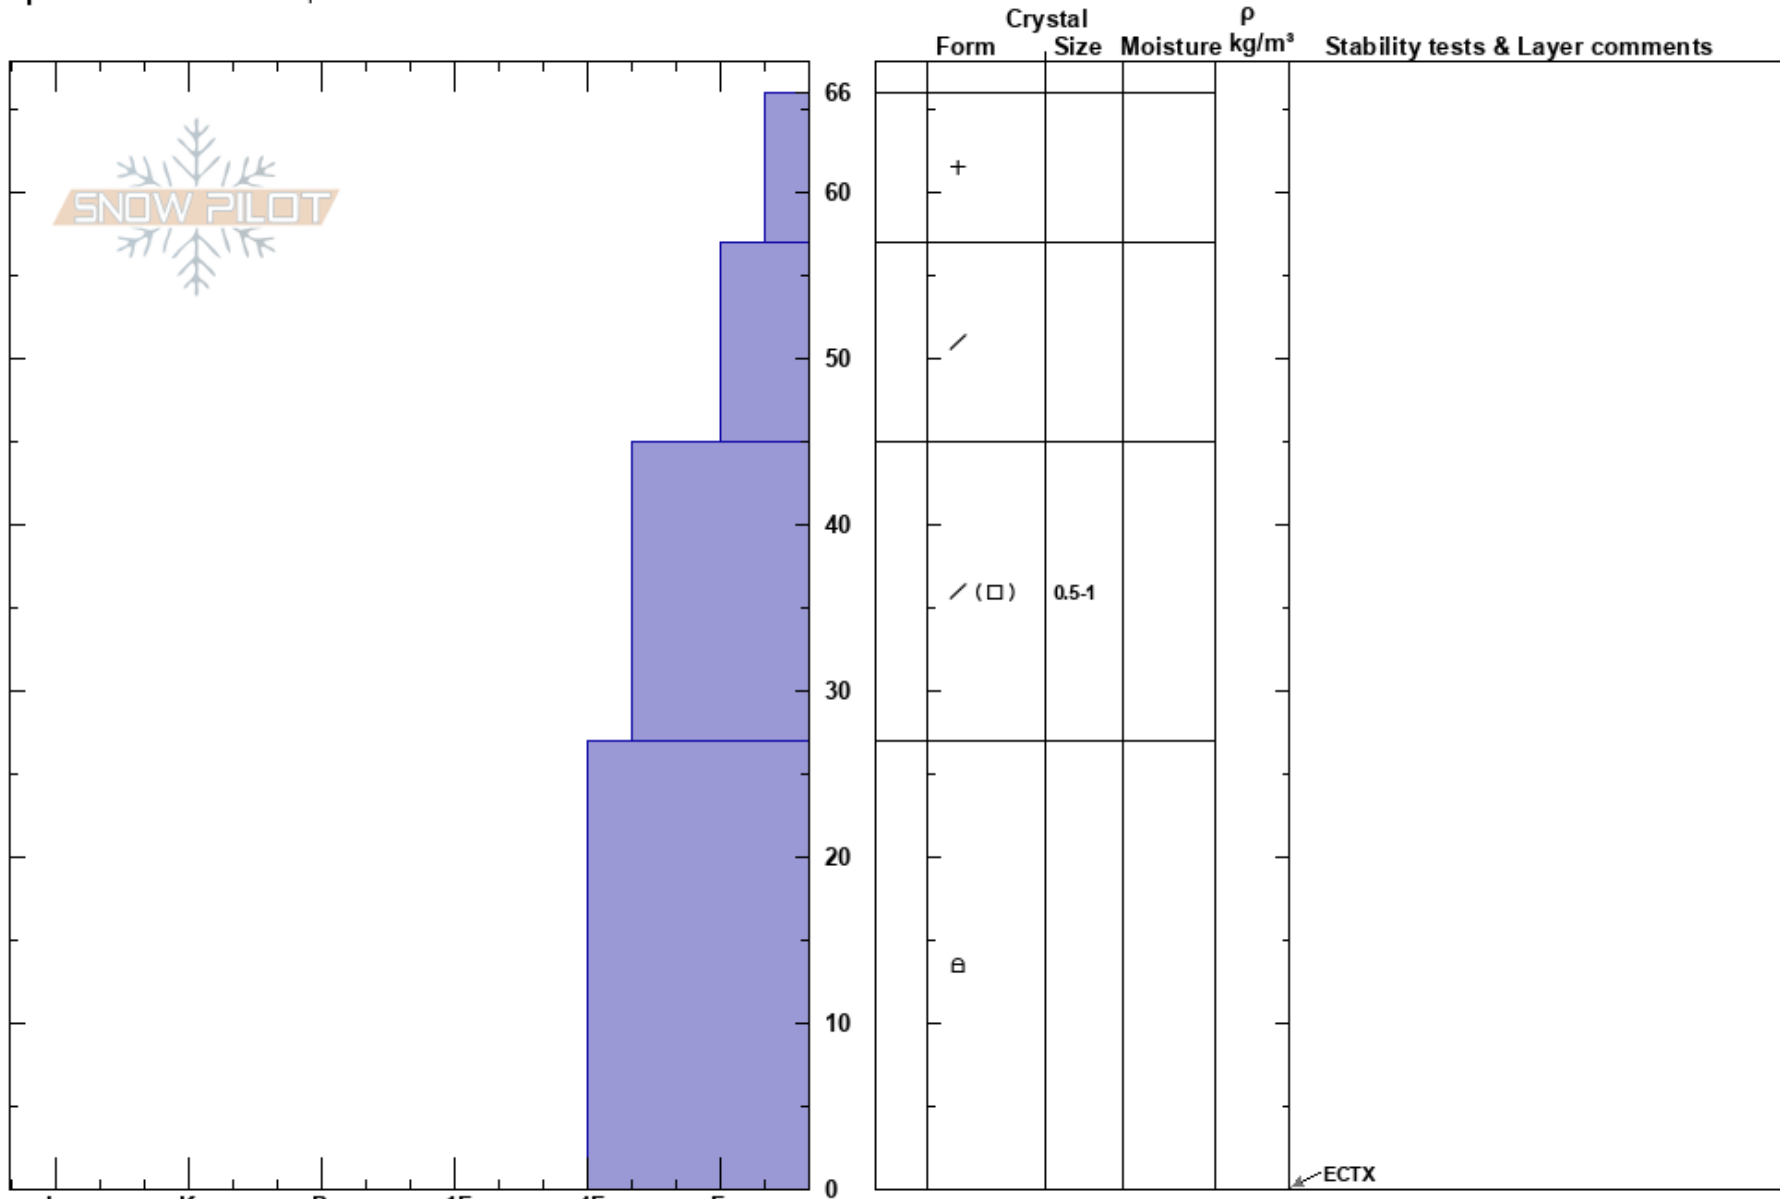

1st Finger
 Bridger Range
 MT
 Elevation: 7900 ft
 Aspect: 10°

Ian Hoyer
 11/19/2024 - 11:00am
 Co-ord: 45.80649N, -110.92661W
 Slope Angle: 37°
 Wind Loading: no

Stability: Fair
 Air Temperature:
 Sky Cover: OVC
 Precipitation: S1
 Wind: Calm

HS:66
 PF:66
 Layer Notes:

Specifics: Ski tracks on slope

Notes: Found a very similar snowpack 100 ft away around the corner on an East aspect.