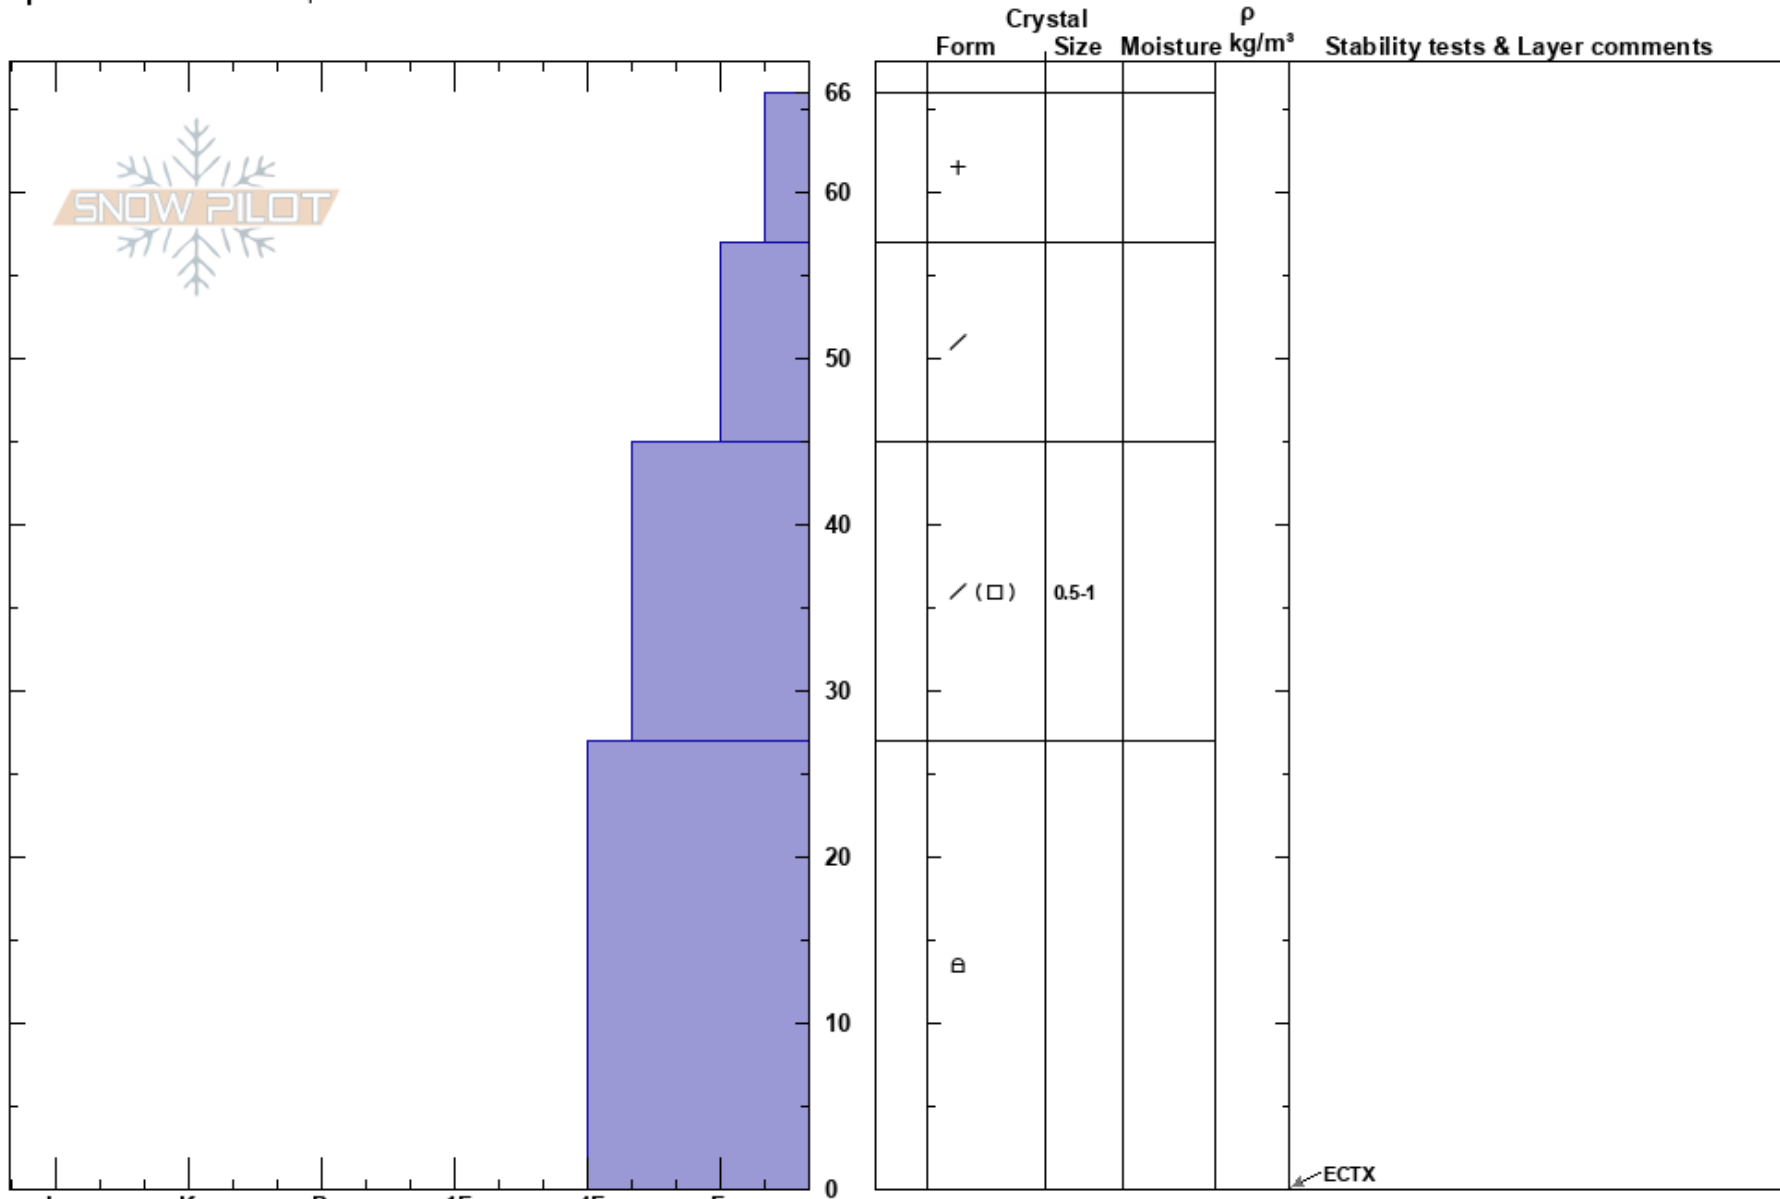

1st Finger
 Bridger Range
 MT
Elevation: 7900 ft
Aspect: 10°

Ian Hoyer
 11/19/2024 - 11:00am
Co-ord: 45.80649N, -110.92661W
Slope Angle: 37°
Wind Loading: no

Stability: Fair
Air Temperature:
Sky Cover: OVC
Precipitation: S1
Wind: Calm

HS:66
PF:66
Layer Notes:

Specifics: Ski tracks on slope

Notes: Found a very similar snowpack 100 ft away around the corner on an East aspect.