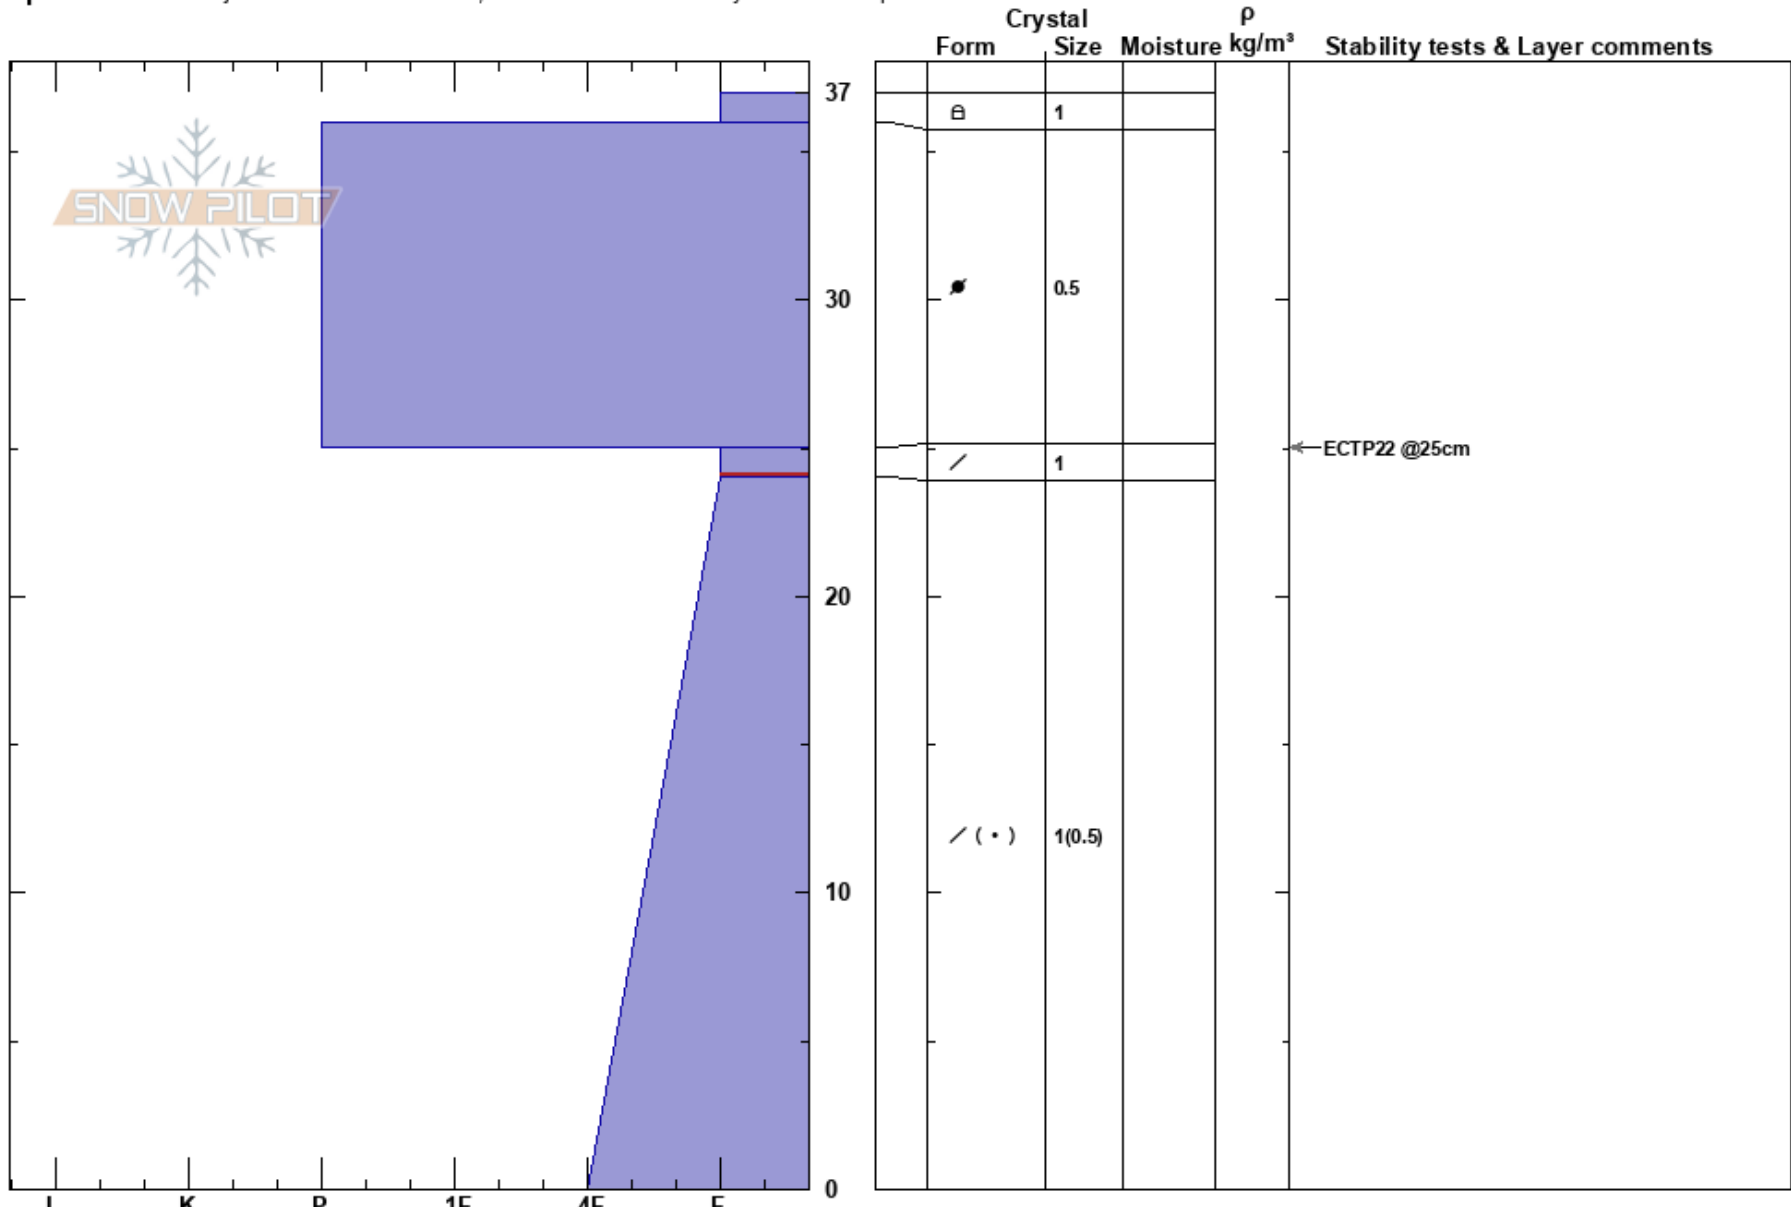

Blueberry Knoll  
 Chugach Range  
 AK  
 Elevation: 2480 ft  
 Aspect: 347°  
 Specifics: Pit is adjacent to avalanche: flank; Recent avalanche activity on similar slopes

Joseph Kurtak  
 11/11/2024 - 2:00pm  
 Co-ord: 61.09947N, -149.68230W  
 Slope Angle: 33°  
 Wind Loading: previous

Stability:  
 Air Temperature: -3.4°C  
 Sky Cover: SCT  
 Precipitation: NO  
 Wind: Calm

HS:37  
 PF:5  
 25-24cm: Problematic layer

Notes: Avalanche debris on NW aspect of Blueberry Knoll. Chugach front range, AK. Pit dug in undisturbed snow 50ft W of lookers right flank of avalanche debris.