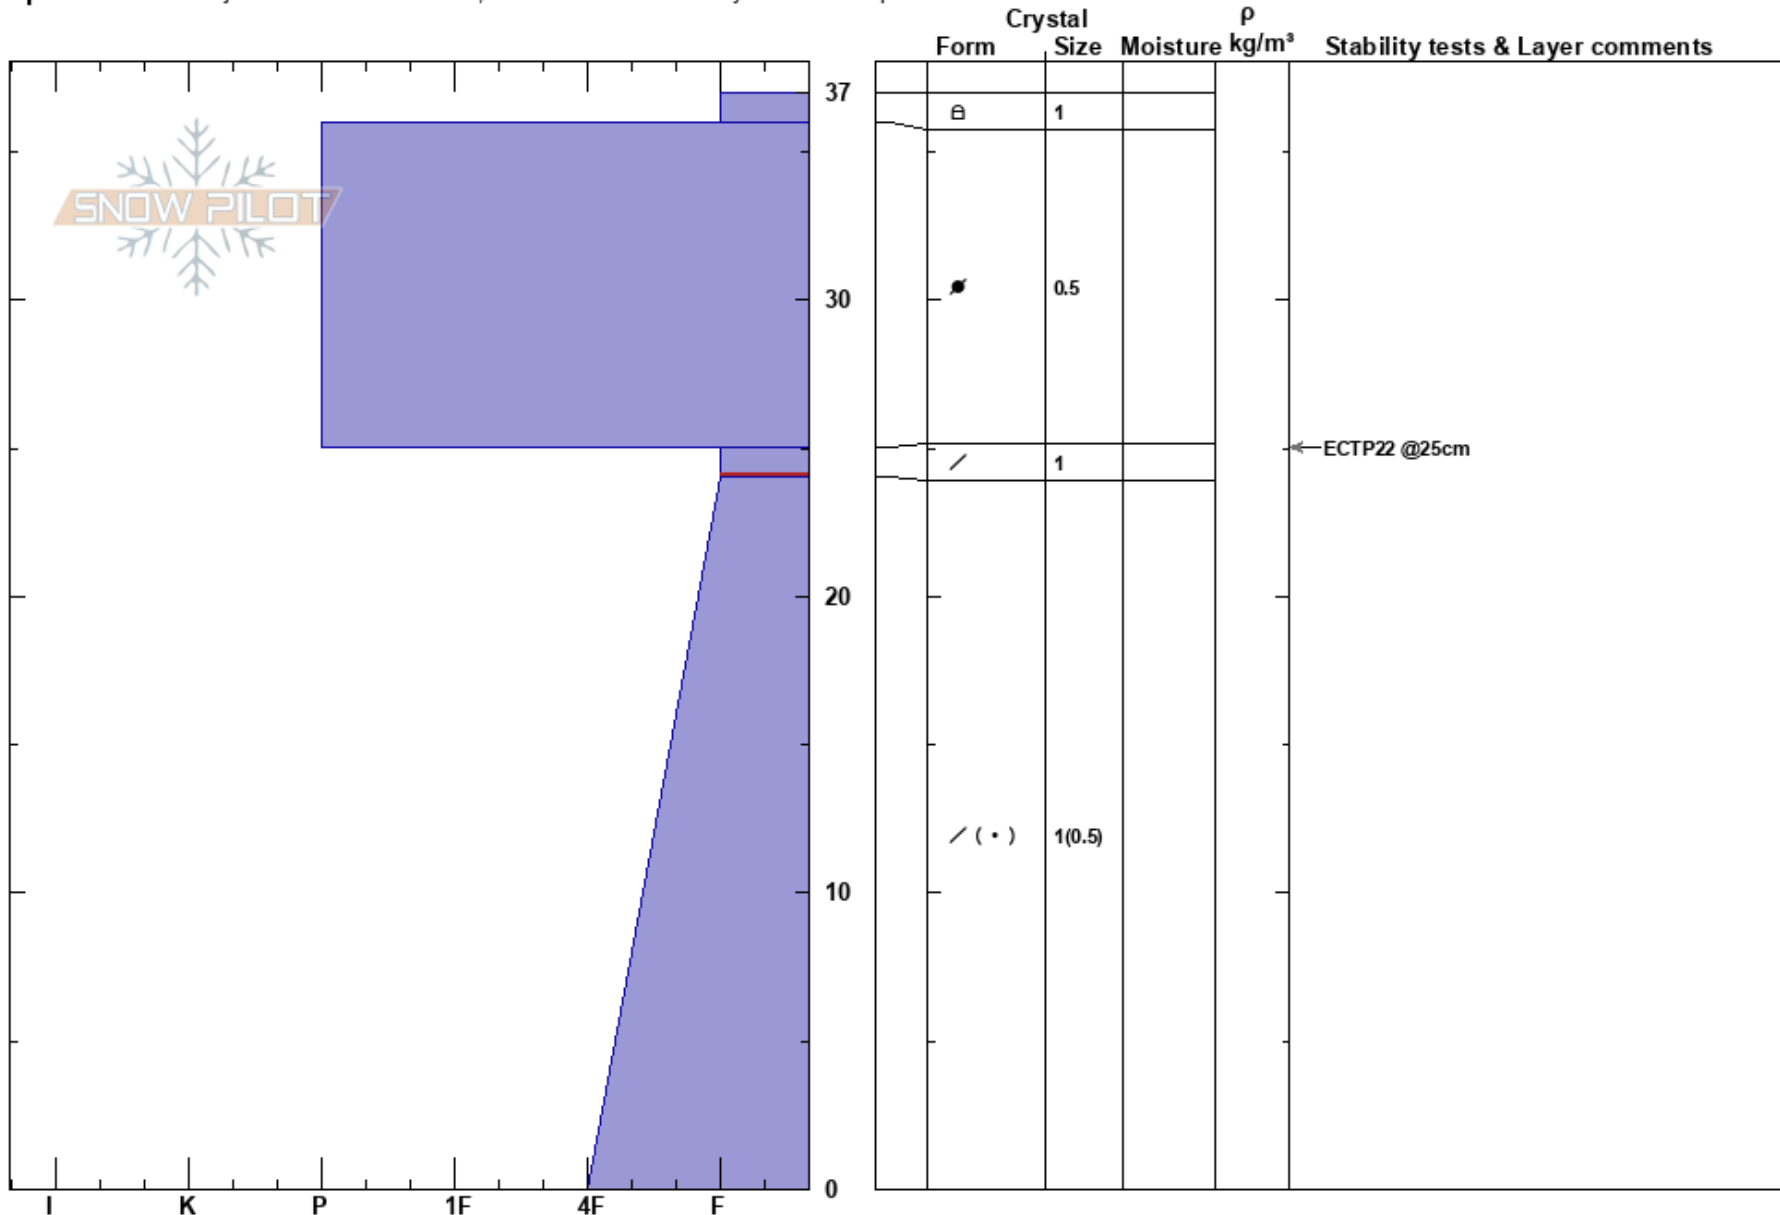

Blueberry Knoll
 Chugach Range
 AK
 Elevation: 2480 ft
 Aspect: 347°

Joseph Kurtak
 11/11/2024 - 2:00pm
 Co-ord: 61.09947N, -149.68230W
 Slope Angle: 33°
 Wind Loading: previous

Stability:
 Air Temperature: -3.4°C
 Sky Cover: SCT
 Precipitation: NO
 Wind: Calm

HS:37
 PF:5
 25-24cm: Problematic layer

Specifics: Pit is adjacent to avalanche: flank; Recent avalanche activity on similar slopes

Notes: Avalanche debris on NW aspect of Blueberry Knoll. Chugach front range, AK. Pit dug in undisturbed snow 50ft W of lookers right flank of avalanche debris.