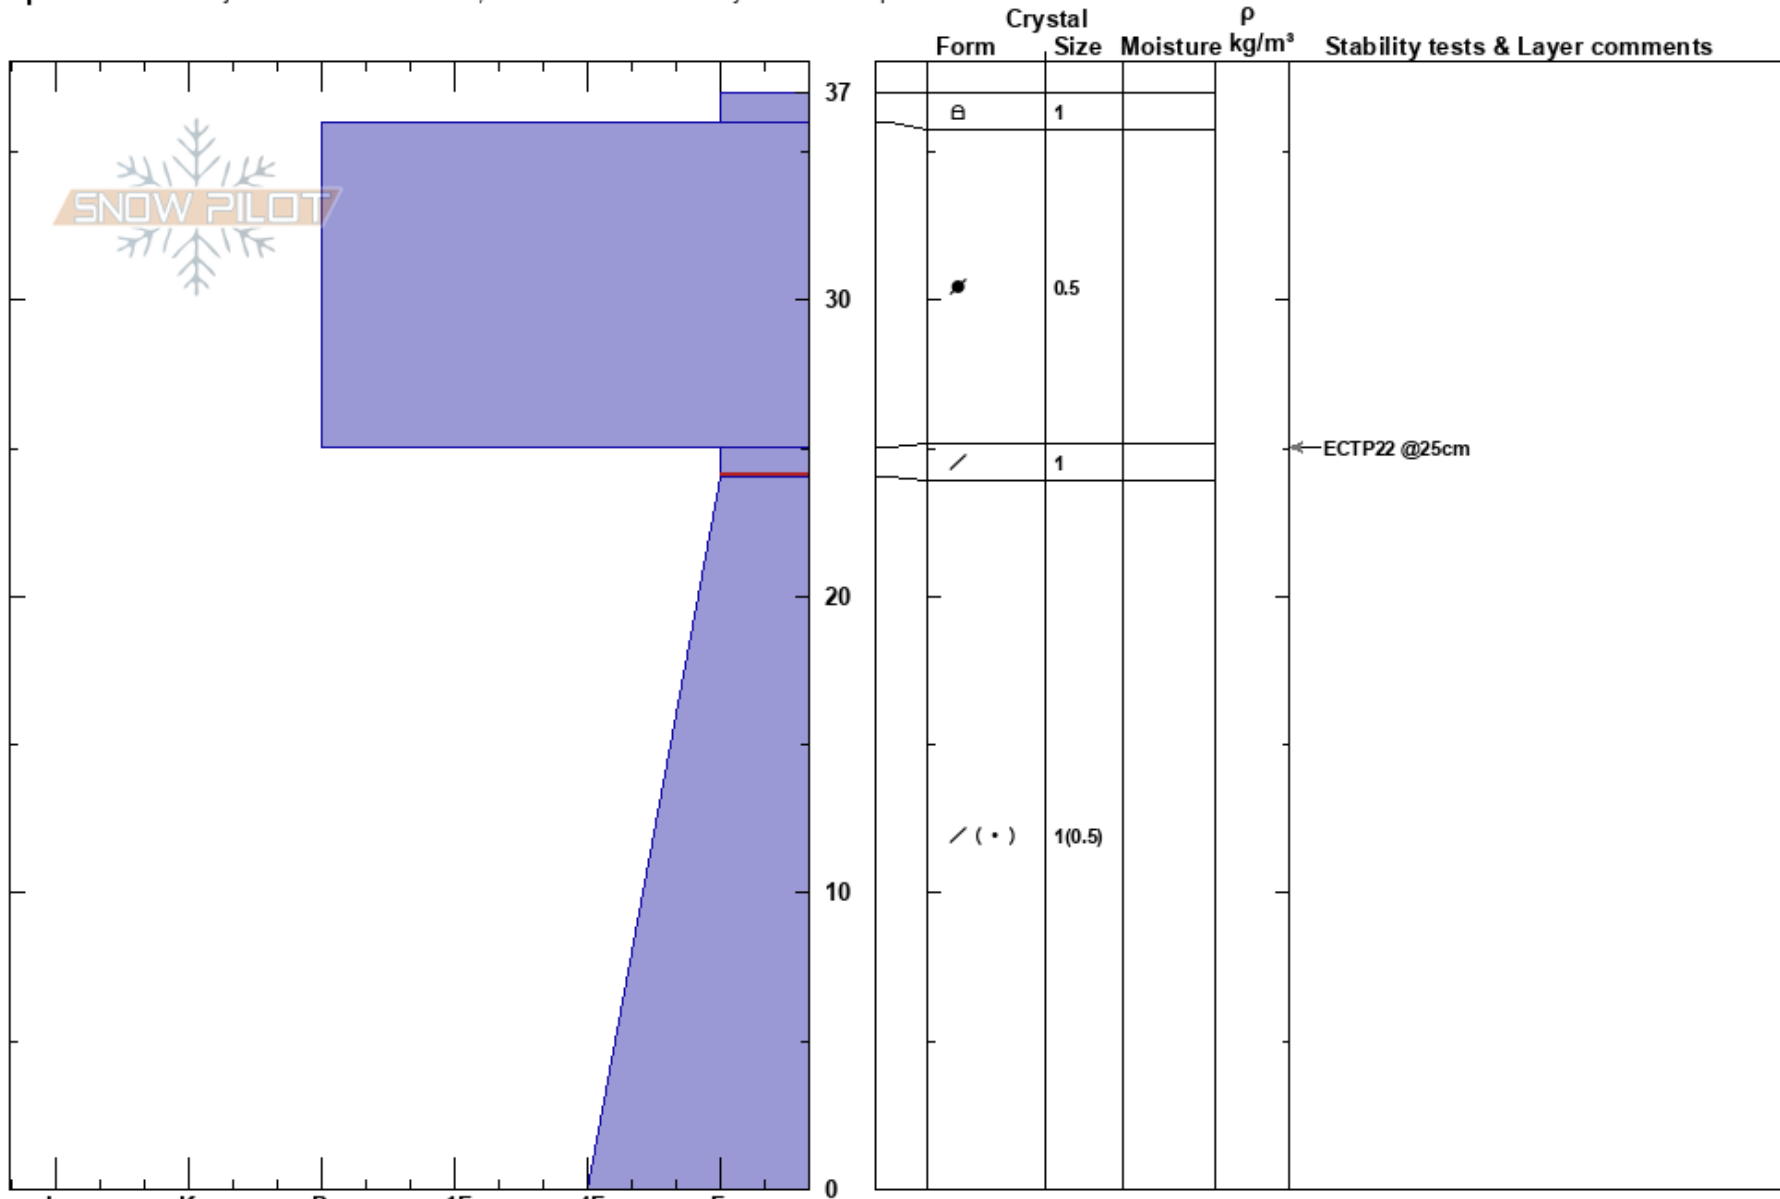

Blueberry Knoll
 Chugach Range
 AK
 Elevation: 2480 ft
 Aspect: 347°

Joseph Kurtak
 11/11/2024 - 2:00pm
 Co-ord: 61.09947N, -149.68230W
 Slope Angle: 33°
 Wind Loading: previous

Stability:
 Air Temperature: -3.4°C
 Sky Cover: SCT
 Precipitation: NO
 Wind: Calm

HS:37
 PF:5
 25-24cm: Problematic layer

Specifics: Pit is adjacent to avalanche: flank; Recent avalanche activity on similar slopes

Notes: Avalanche debris on NW aspect of Blueberry Knoll. Chugach front range, AK. Pit dug in undisturbed snow 50ft W of lookers right flank of avalanche debris.