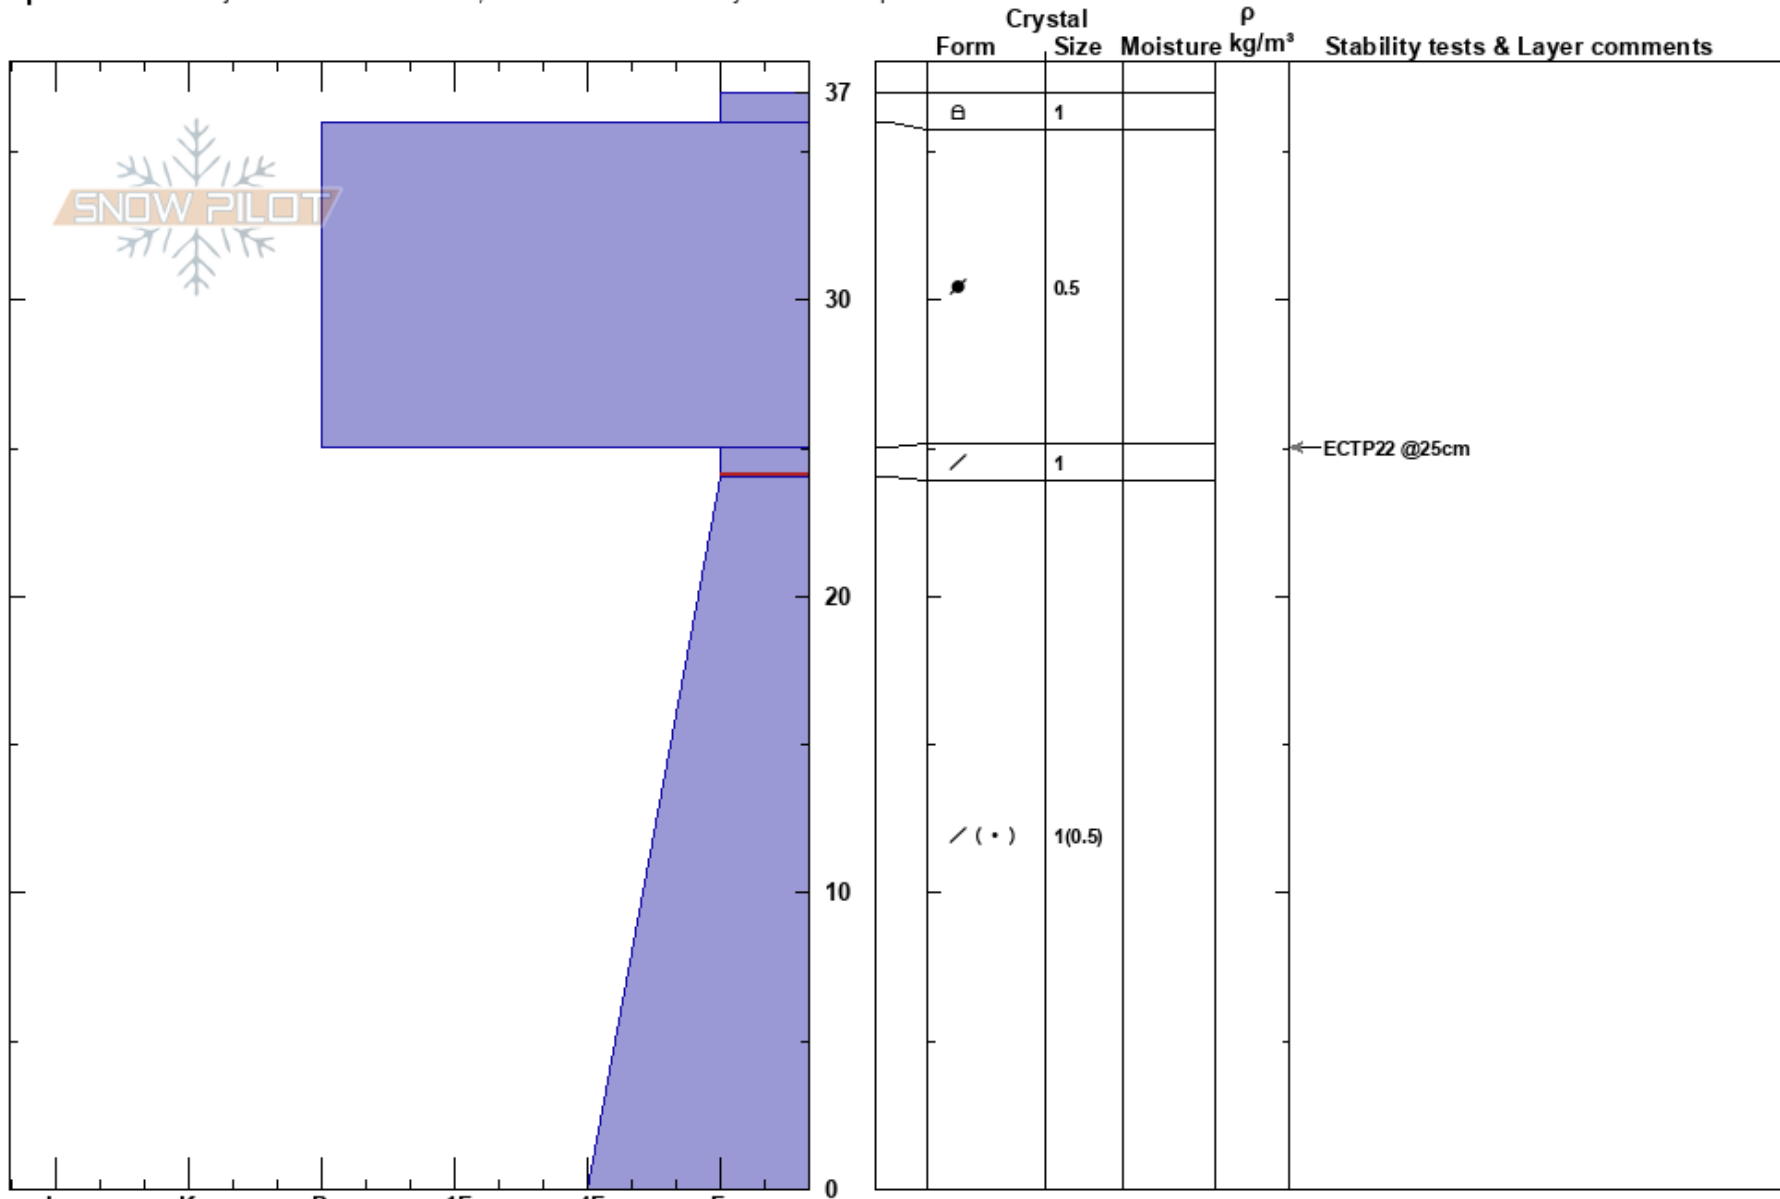

Blueberry Knoll  
 Chugach Range  
 AK  
 Elevation: 2480 ft  
 Aspect: 347°

Joseph Kurtak  
 11/11/2024 - 2:00pm  
 Co-ord: 61.09947N, -149.68230W  
 Slope Angle: 33°  
 Wind Loading: previous

Stability:  
 Air Temperature: -3.4°C  
 Sky Cover: SCT  
 Precipitation: NO  
 Wind: Calm

HS:37  
 PF:5  
 25-24cm: Problematic layer

Specifics: Pit is adjacent to avalanche: flank; Recent avalanche activity on similar slopes

Notes: Avalanche debris on NW aspect of Blueberry Knoll. Chugach front range, AK. Pit dug in undisturbed snow 50ft W of lookers right flank of avalanche debris.