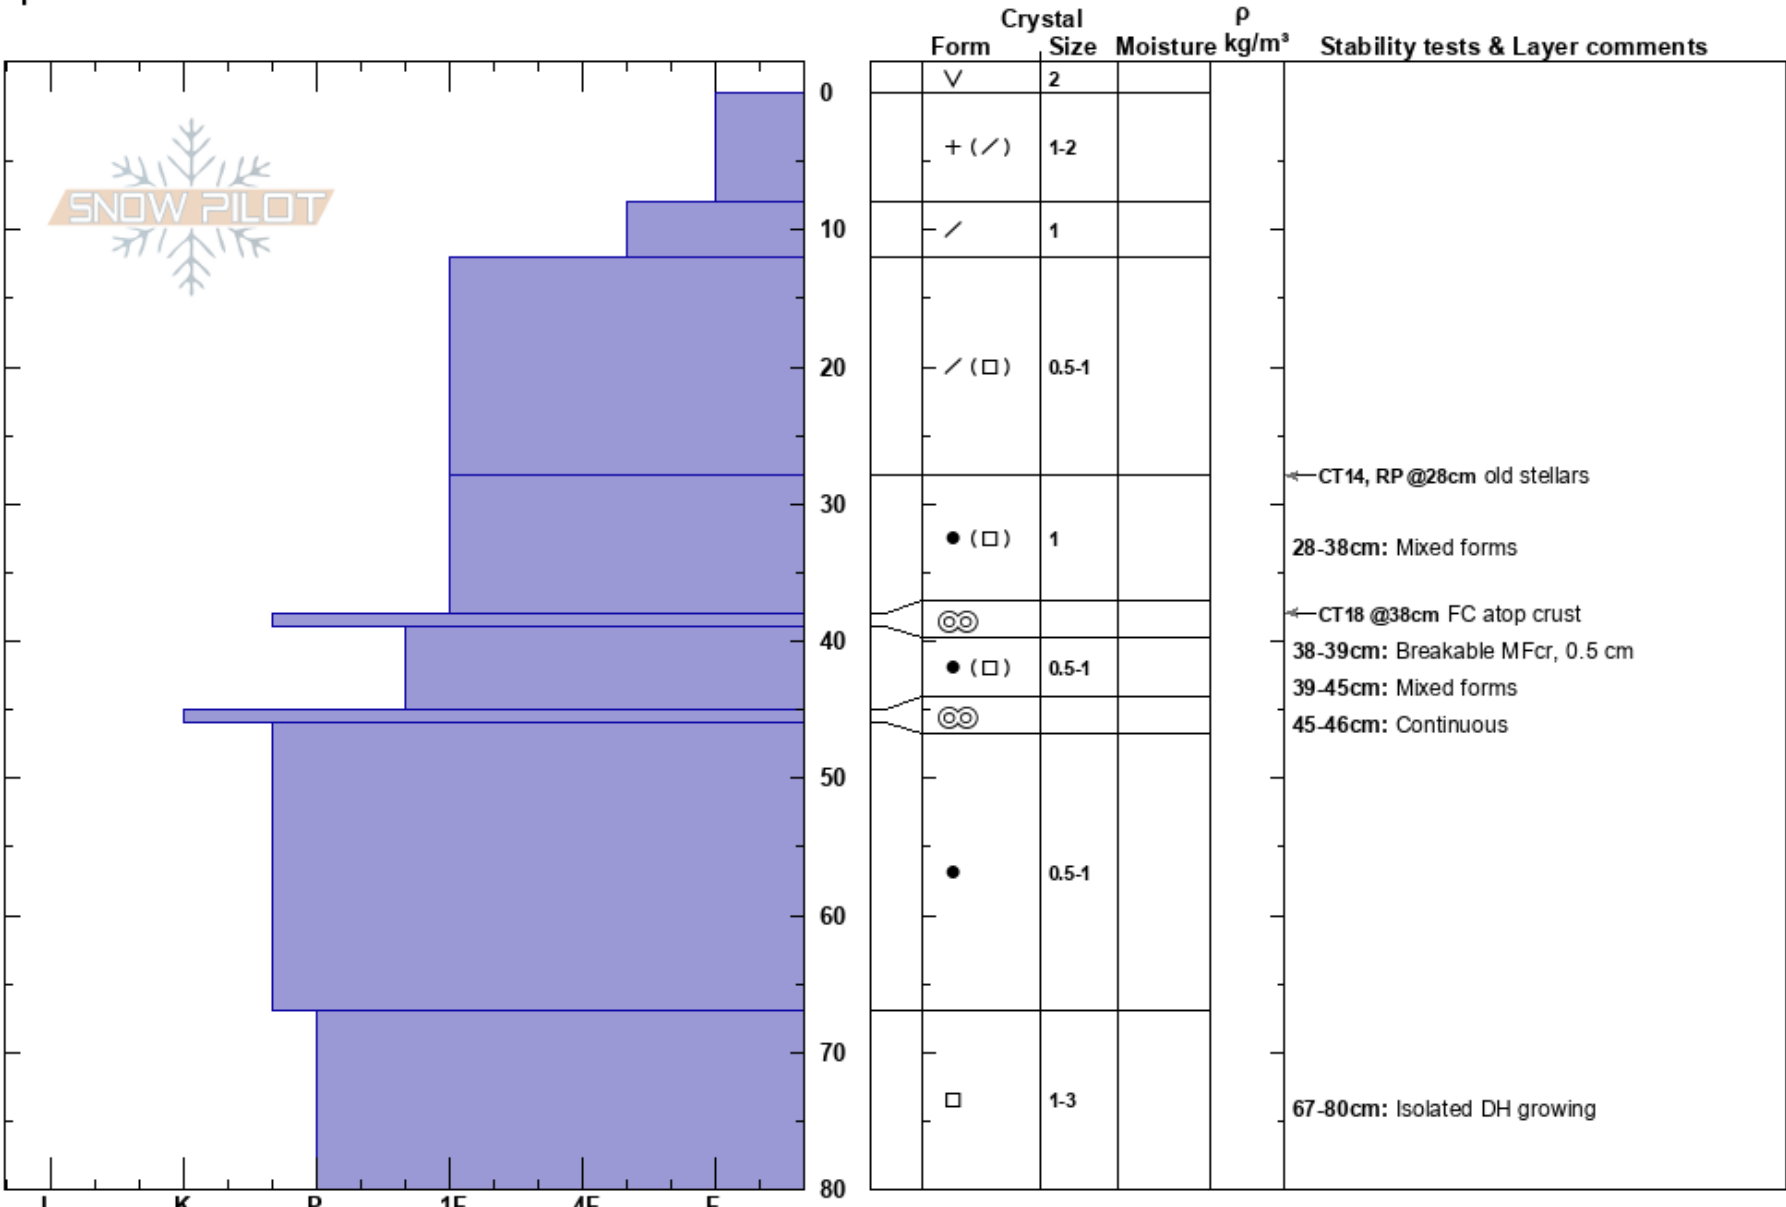

Robina 1  
 Monashee  
 BC  
**Elevation:** 1974 m  
**Aspect:** 300°  
**Specifics:**

Ben Nearingburg  
 18/11/2024 - 13:00  
**Co-ord:** 11U 359907W 5833188N  
**Slope Angle:** 12°  
**Wind Loading:**

**Stability:**  
**Air Temperature:**  
**Sky Cover:** BKN  
**Precipitation:** NO  
**Wind:** Calm

**HS:**80  
**PF:**30  
**Layer Notes:**  
 28-38cm: Mixed forms  
 38-39cm: Breakable MFcr, 0.5 cm  
 39-45cm: Mixed forms  
 45-46cm: Continuous  
 67-80cm: Isolated DH growing

**Notes:** TP on sun exposed TL feature (clearing surrounded by trees with moderate wind shelter). CT results repeatable.