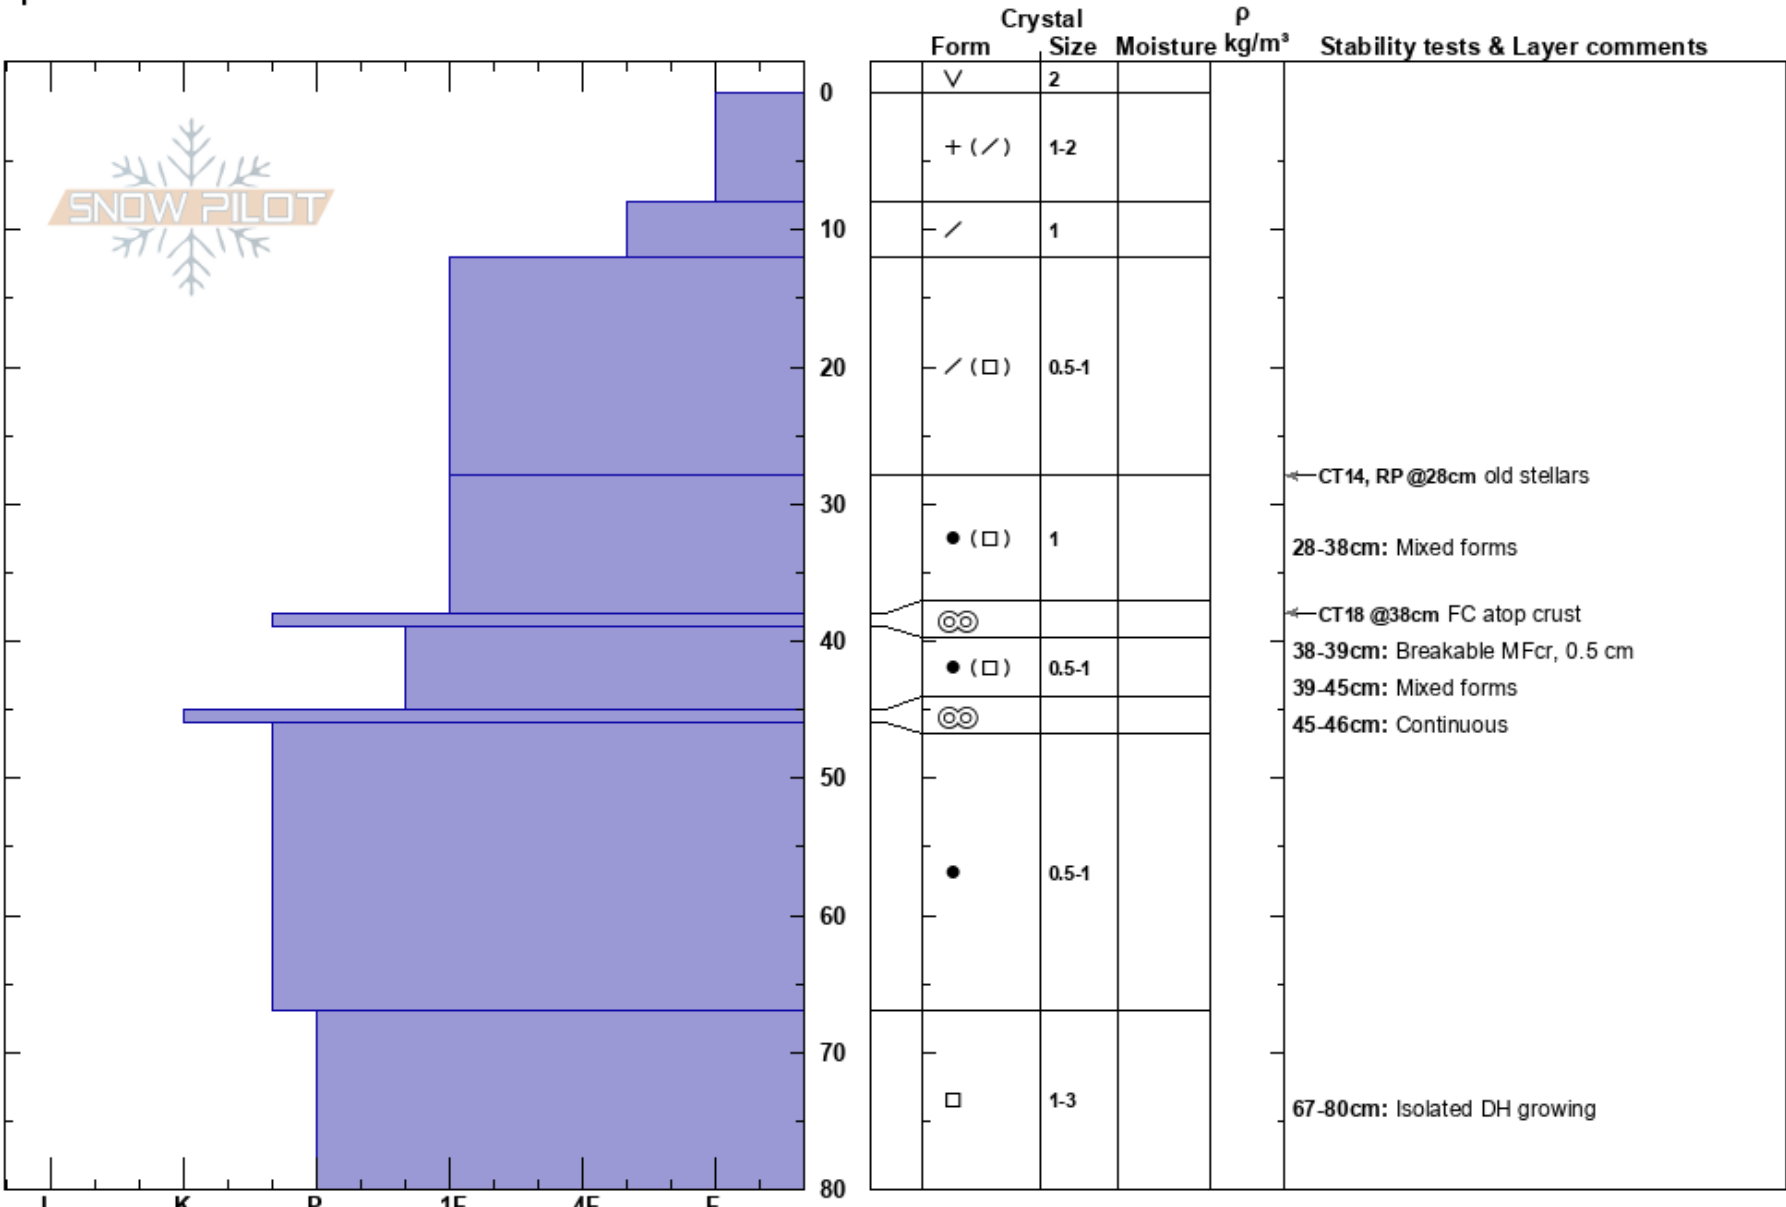

Robina 1
 Monashee
 BC
Elevation: 1974 m
Aspect: 300°
Specifics:

Ben Nearingburg
 18/11/2024 - 13:00
Co-ord: 11U 359907W 5833188N
Slope Angle: 12°
Wind Loading:

Stability:
Air Temperature:
Sky Cover: BKN
Precipitation: NO
Wind: Calm

HS:80
PF:30
Layer Notes:
 28-38cm: Mixed forms
 38-39cm: Breakable MFcr, 0.5 cm
 39-45cm: Mixed forms
 45-46cm: Continuous
 67-80cm: Isolated DH growing

Notes: TP on sun exposed TL feature (clearing surrounded by trees with moderate wind shelter). CT results repeatable.