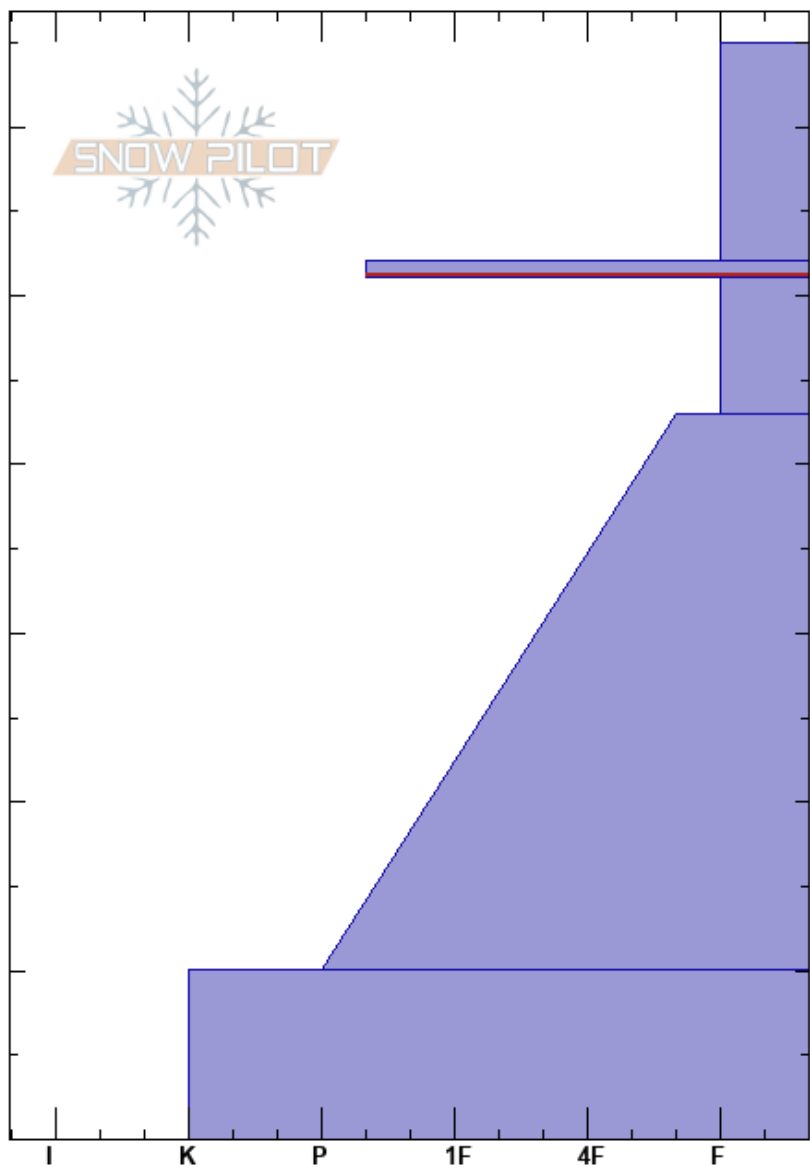

4068' Wimp Bowl
 Hatcher Pass
 AK
 Elevation: 4050 ft
 Aspect: NE
 Specifics:

Andy Paul
 11/18/2024 - 1:08pm
 Co-ord: 06V 3798 15W 6848974N
 Slope Angle: 30°
 Wind Loading: previous

Stability:
 Air Temperature: -12°C
 Sky Cover: CLR
 Precipitation: NO
 Wind: Calm

HS:65
 PF:18
 PS:12
 52-51cm: Ice crust facet combo
 52-51cm: Problematic layer

Crystal Form	Crystal Size	Moisture	ρ kg/m ³	Stability tests & Layer comments
*	0.5			
■				← CT14, RP @51cm
□	1			52-51cm: Ice crust facet combo
■	1			
■				