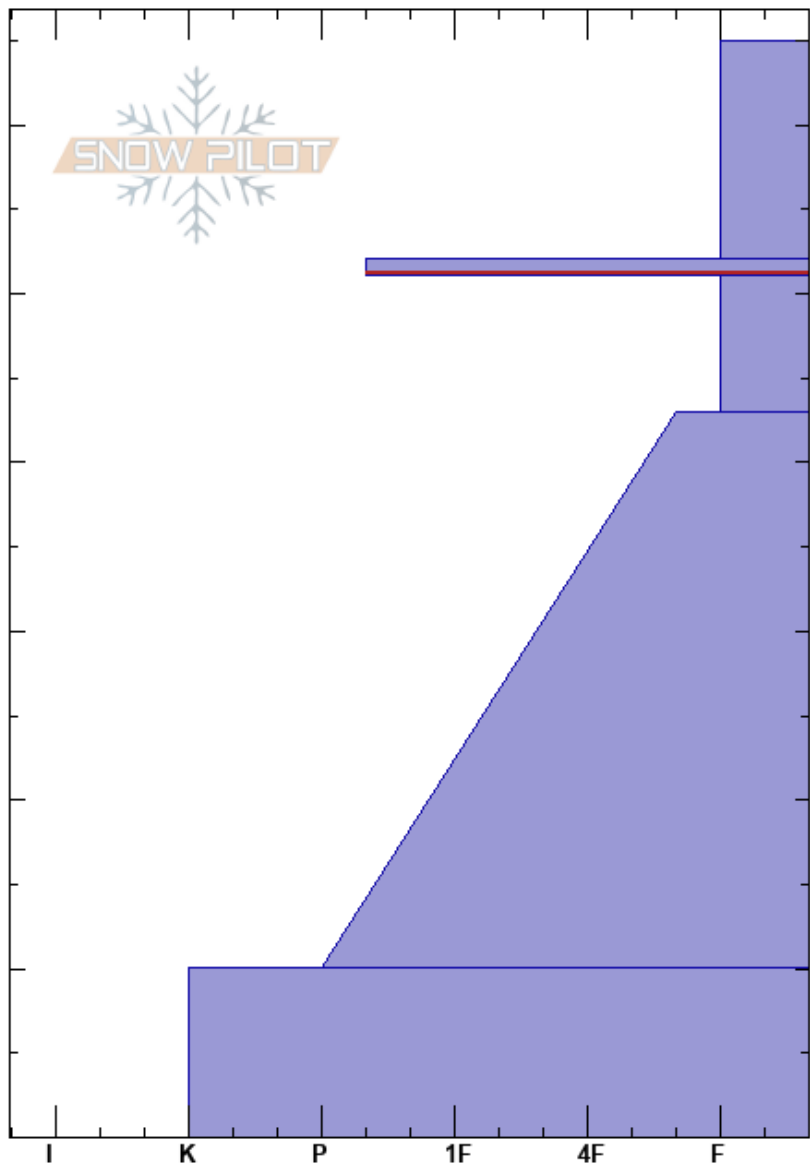

4068' Wimp Bowl
 Hatcher Pass
 AK
 Elevation: 4050 ft
 Aspect: NE
 Specifics:

Andy Paul
 11/18/2024 - 1:08pm
 Co-ord: 06V 3798 15W 6848974N
 Slope Angle: 30°
 Wind Loading: previous

Stability:
 Air Temperature: -12°C
 Sky Cover: CLR
 Precipitation: NO
 Wind: Calm

HS:65
 PF:18
 PS:12
 52-51cm: Ice crust facet combo
 52-51cm: Problematic layer

Crystal Form	Crystal Size	Moisture	ρ kg/m ³	Stability tests & Layer comments
*	0.5			
■				← CT14, RP @51cm
□	1			52-51cm: Ice crust facet combo
■	1			
■				