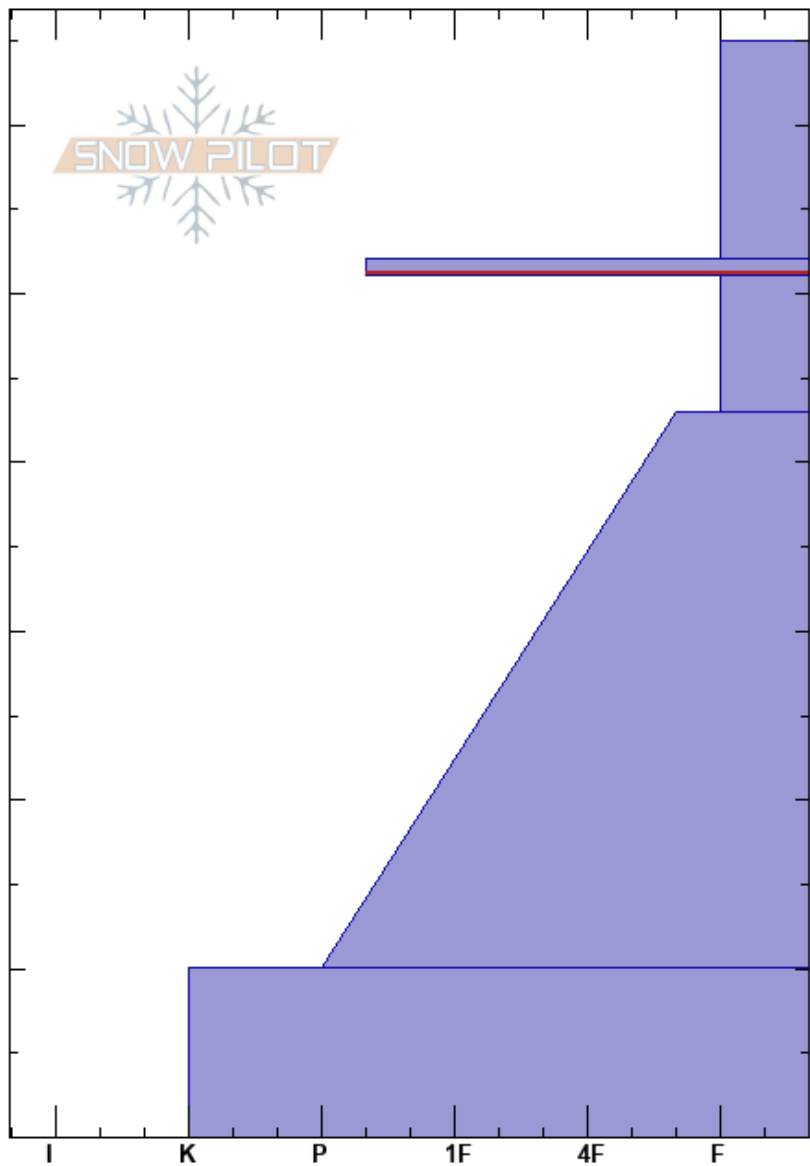

4068' Wimp Bowl  
 Hatcher Pass  
 AK  
 Elevation: 4050 ft  
 Aspect: NE  
 Specifics:

Andy Paul  
 11/18/2024 - 1:08pm  
 Co-ord: 06V 3798 15W 6848974N  
 Slope Angle: 30°  
 Wind Loading: previous

Stability:  
 Air Temperature: -12°C  
 Sky Cover: CLR  
 Precipitation: NO  
 Wind: Calm

HS:65  
 PF:18  
 PS:12  
 52-51cm: Ice crust facet combo  
 52-51cm: Problematic layer

Crystal Form	Crystal Size	Moisture	$\rho$ kg/m <sup>3</sup>	Stability tests & Layer comments
*	0.5			
■				← CT14, RP @51cm
□	1			52-51cm: Ice crust facet combo
■	1			
■				