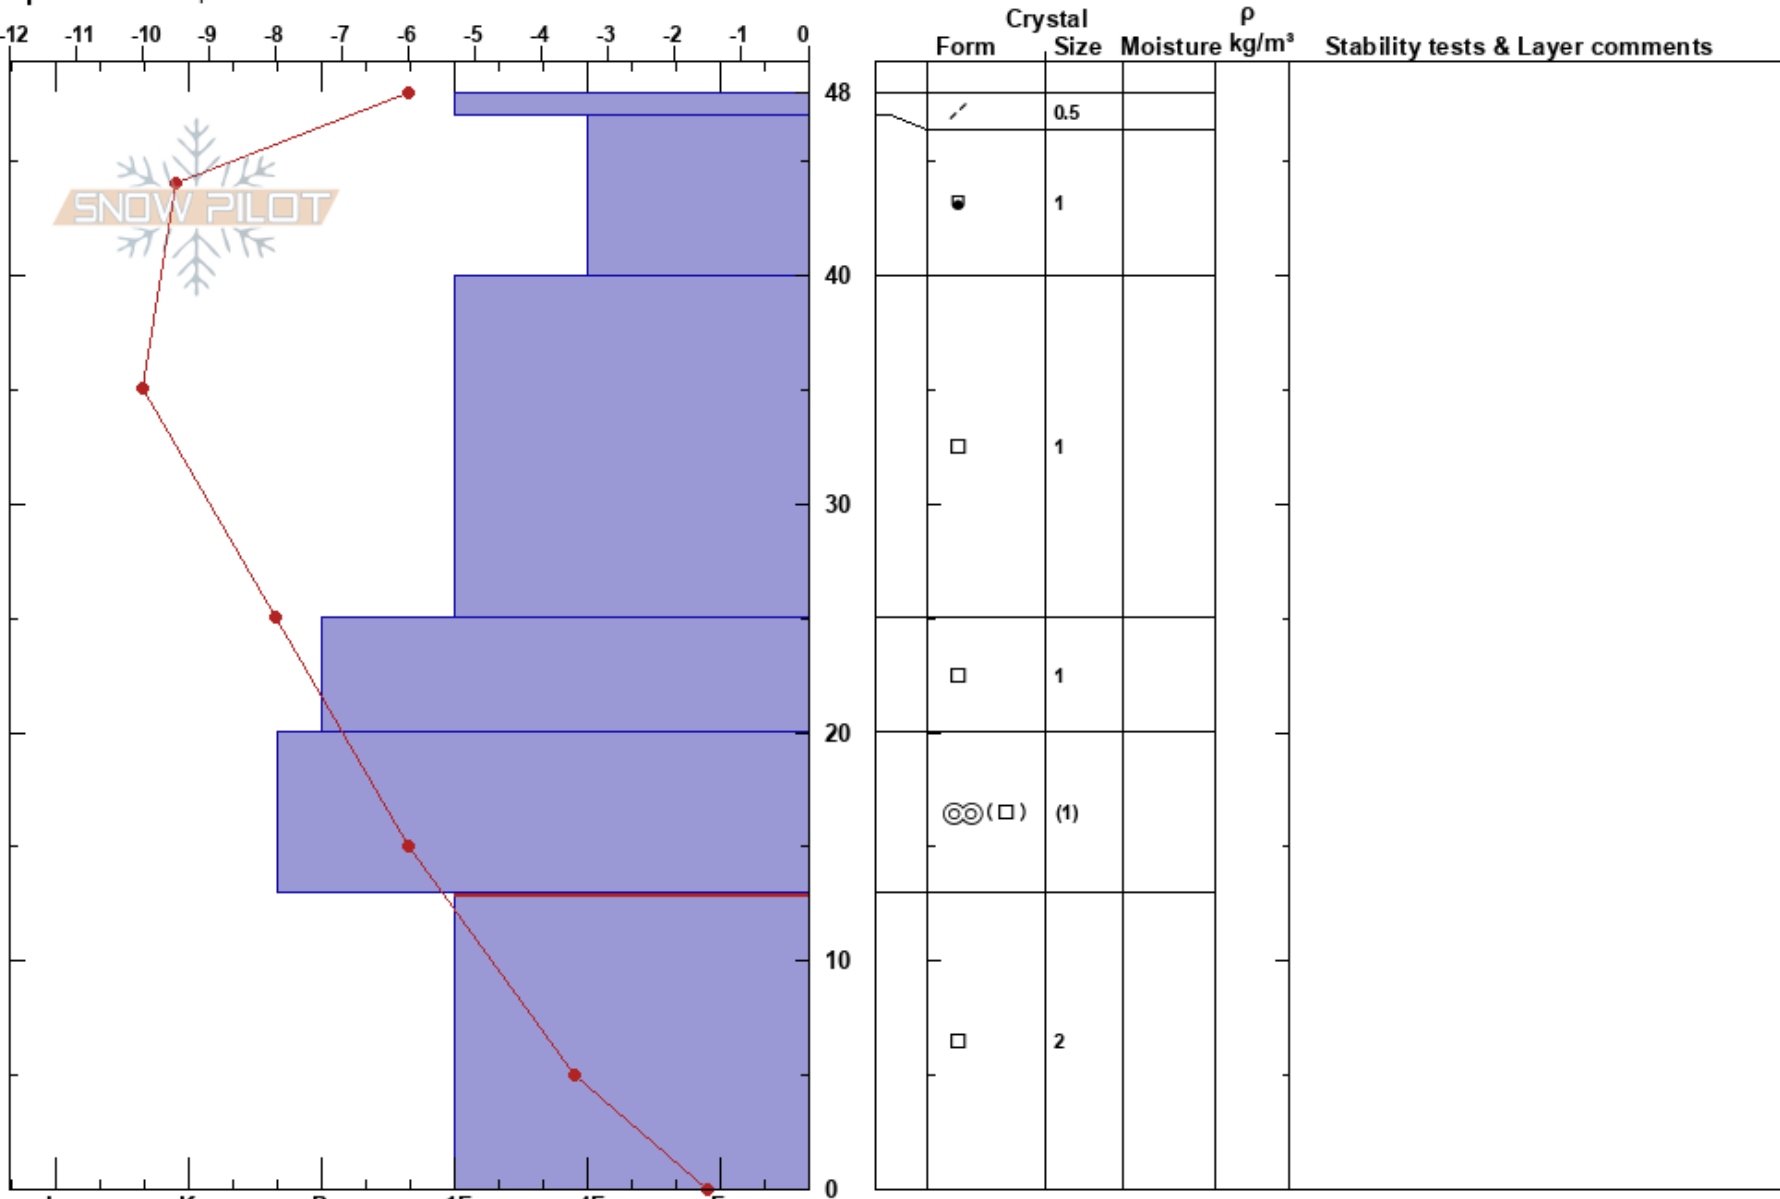

senatorbeck\_241118  
 San Juan Range  
 CO  
**Elevation:** 12180 ft  
**Aspect:** NE  
**Specifics:** Poor pit location

Will McDermott  
 11/18/2024 - 10:45am  
**Co-ord:** 37.90718N, -107.72555W  
**Slope Angle:** 2°  
**Wind Loading:** previous

**Stability:**  
**Air Temperature:** -10.5°C  
**Sky Cover:** BKN  
**Precipitation:** S-1  
**Wind:** W Light Breeze

**HS:**48  
**Layer Notes:**  
 13-0cm: Problematic layer

**Notes:** Pit dug in study area, much more snow on loaded N to E slopes nearby. Drifted totals found to be 120cm in favorable spots. Solar aspects bare in places.