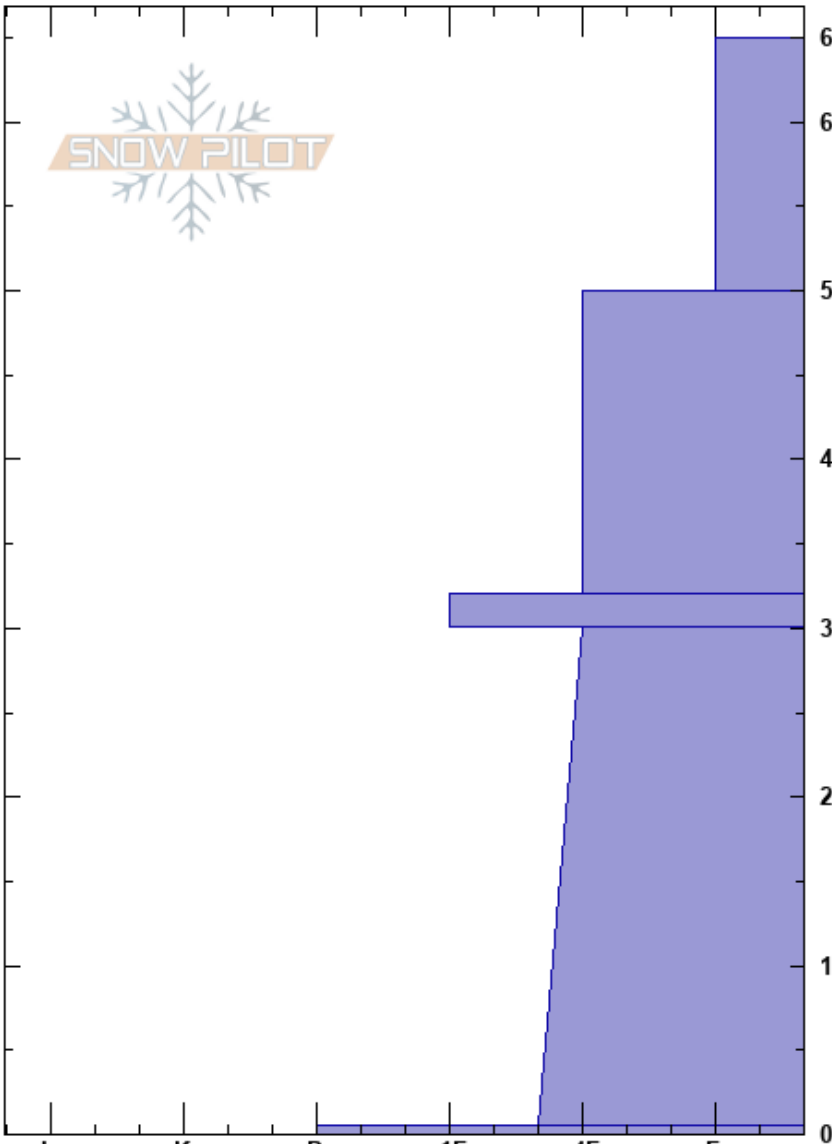

Catherine's Area
 Wasatch Range
 UT
 Elevation:
 Aspect:
 Specifics:

Madison Stebbins
 11/17/2024 - 10:15am
 Co-ord: 40.58065N, -111.60238W
 Slope Angle:
 Wind Loading:

Stability:
 Air Temperature:
 Sky Cover: FEW
 Precipitation: NO
 Wind: Calm

HS:65
 Layer Notes:
 32-30cm: Poorly adhered on both side
 32-30cm: Problematic layer

Crystal Form	Crystal Size	Moisture	ρ kg/m³	Stability tests & Layer comments
				32-30cm: Poorly adhered on both side

Notes: Small N facing slope at the edge of meadow