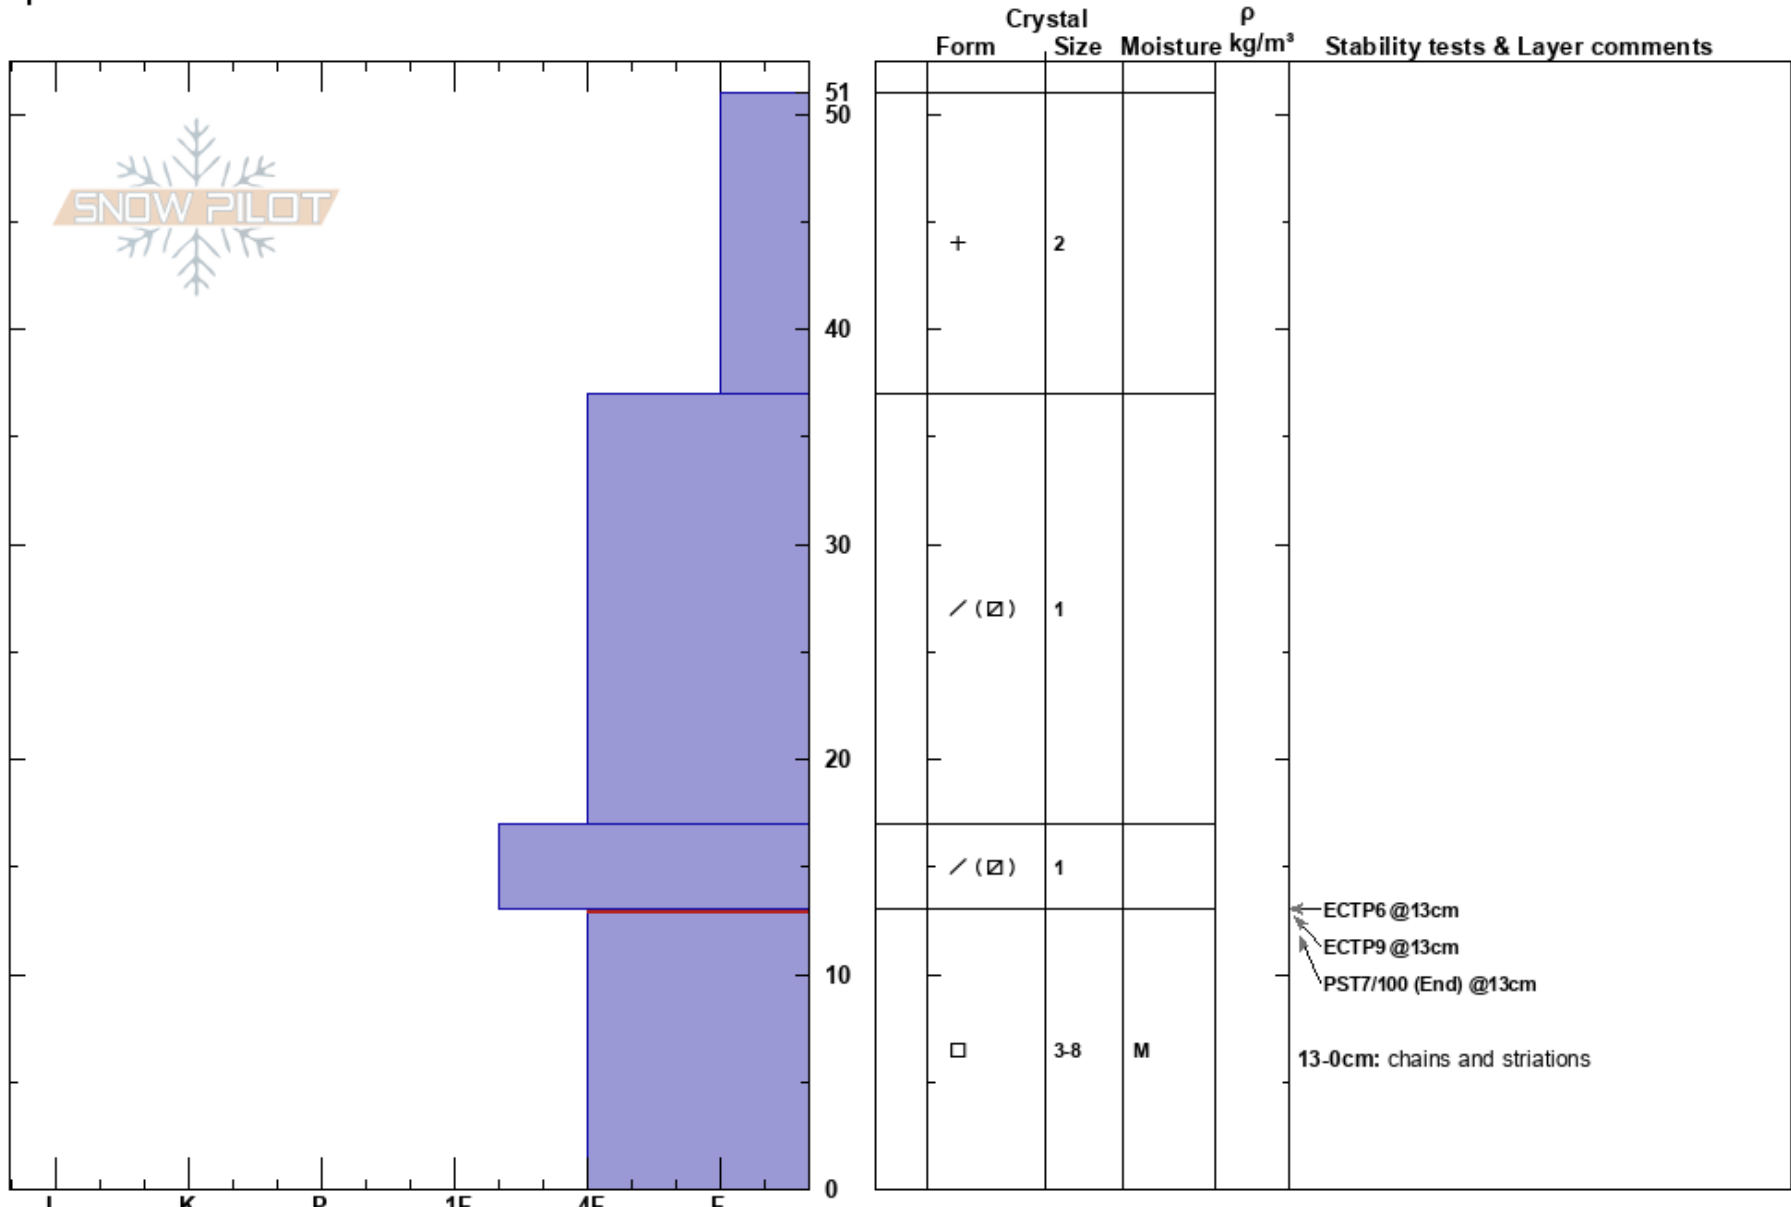

Wildflower Ridge
 Central Sierra
 CA
Elevation: 7810 ft
Aspect: 26°
Specifics:

Brandon Schwartz
 11/15/2024 - 10:30am
Co-ord: 39.30694N, -120.31792W
Slope Angle: 28°
Wind Loading: previous

Stability:
Air Temperature: -4°C
Sky Cover: BKN
Precipitation: NO
Wind: SW Light Breeze

HS:51
PF:35
Layer Notes:
 13-0cm: chains and striations
 13-0cm: Problematic layer

Notes: Pit dug in near treeline terrain. The snow layer 17 to 37 cm presented as a single layer, but was created by multiple small storms. Some old NSF crystals mixed into the layer from past snow surfaces.