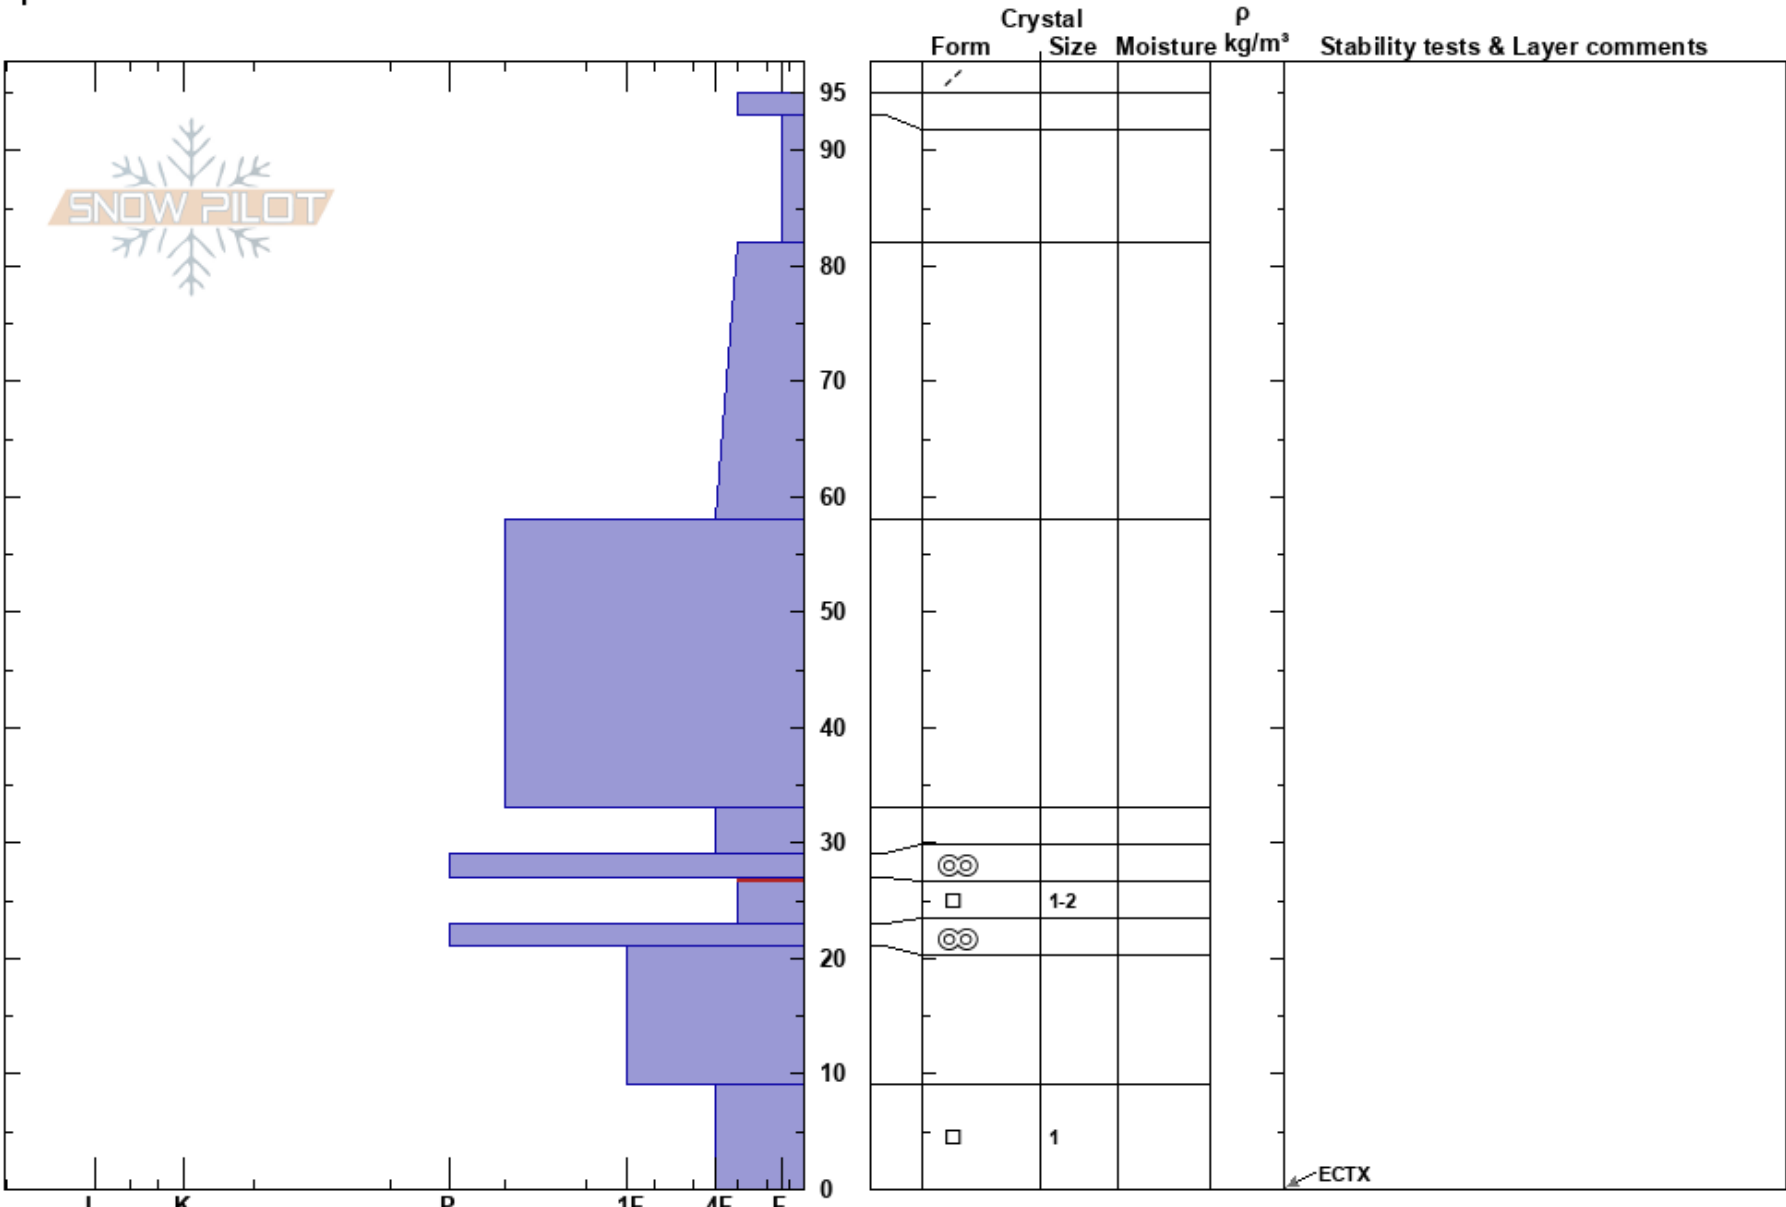

Montgomery NE
 Cameron Pass
 CO
 Elevation: 11400 ft
 Aspect: NE
 Specifics:

Austin DiVesta
 11/15/2024 - 12:00pm
 Co-ord: 40.53587N, -105.90503W
 Slope Angle: 28°
 Wind Loading: previous

Stability: Good
 Air Temperature:
 Sky Cover: CLR
 Precipitation:
 Wind: W Light Breeze

HS:95
 27-23cm:Problematic layer

Crystal Form	Crystal Size	Moisture	ρ kg/m ³	Stability tests & Layer comments
/				
⊙⊙				
□	1-2			
⊙⊙				
□	1			

ECTX

Notes: