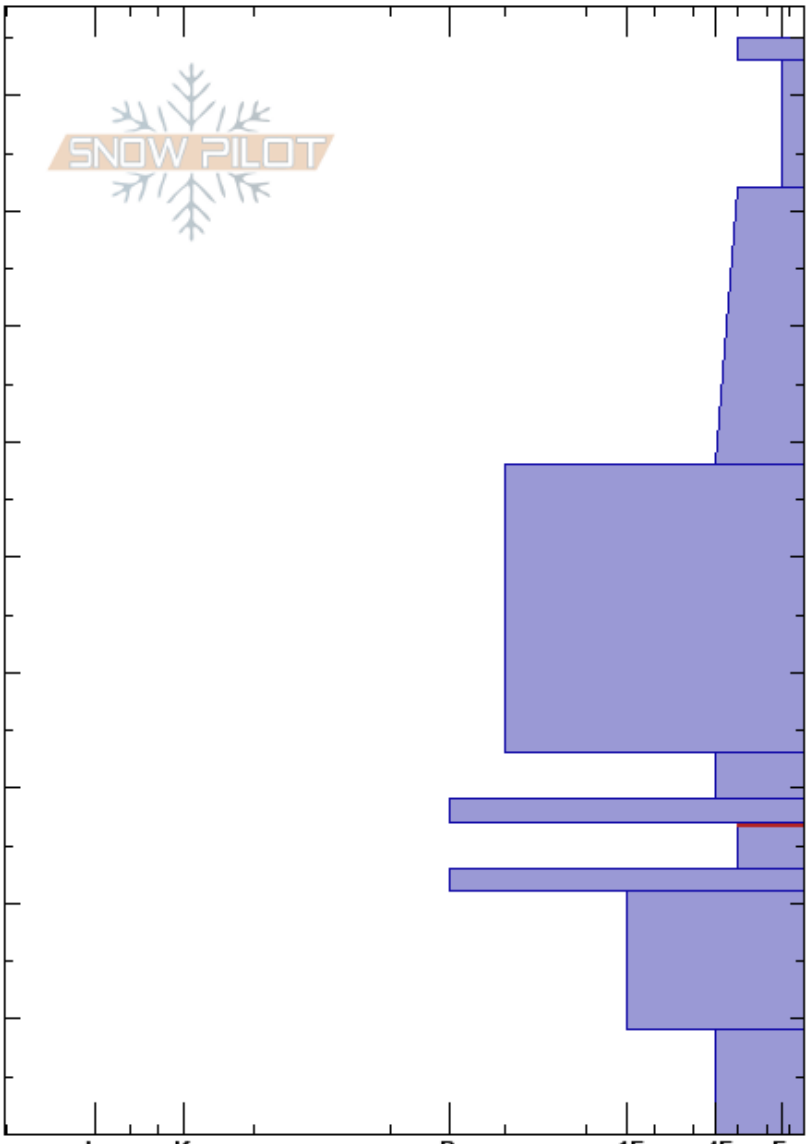

Montgomery NE
 Cameron Pass
 CO
 Elevation: 11400 ft
 Aspect: NE
 Specifics:

Austin DiVesta
 11/15/2024 - 12:00pm
 Co-ord: 40.53587N, -105.90503W
 Slope Angle: 28°
 Wind Loading: previous

Stability: Good
 Air Temperature:
 Sky Cover: CLR
 Precipitation:
 Wind: W Light Breeze

HS:95
 27-23cm:Problematic layer

Crystal Form	Crystal Size	Moisture	ρ kg/m ³	Stability tests & Layer comments
/				
⊙⊙				
□	1-2			
⊙⊙				
□	1			

ECTX

Notes: