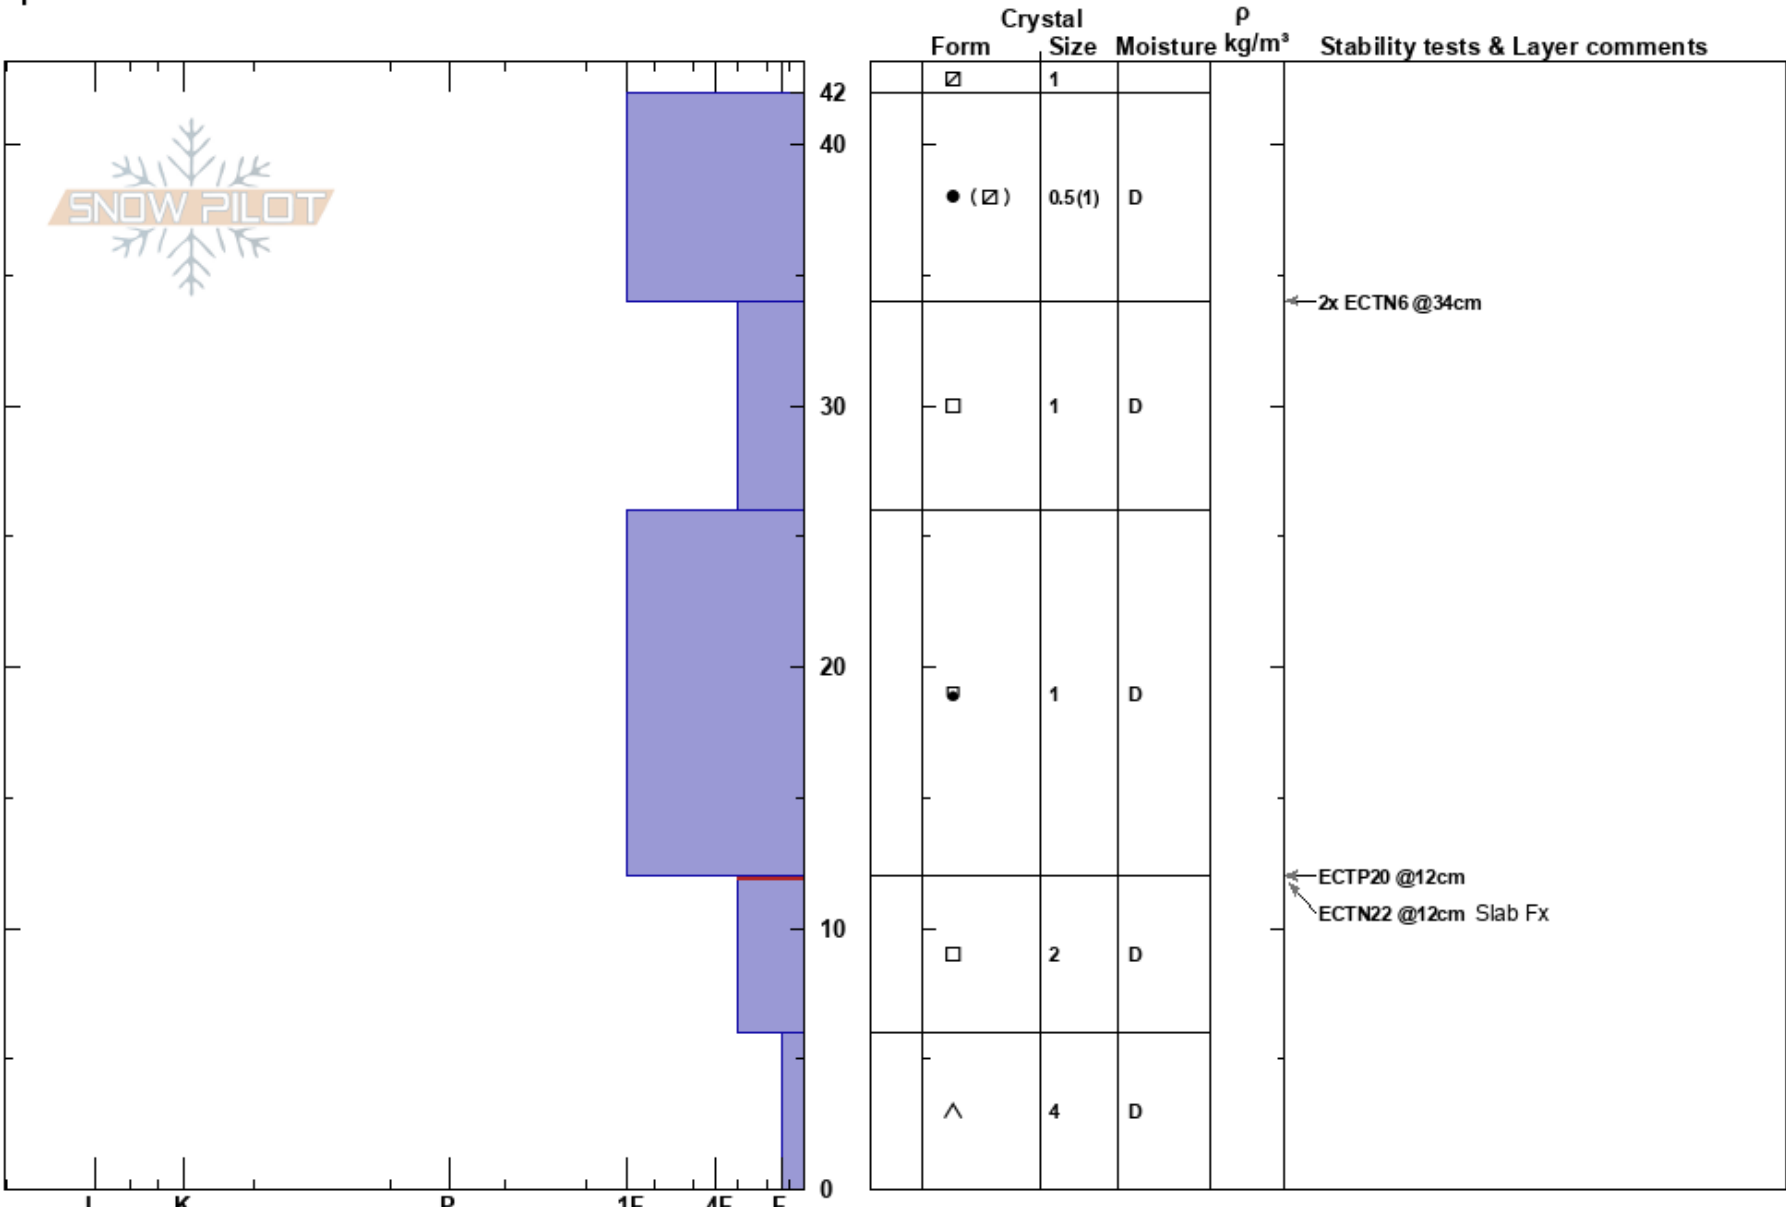

241114 Sister 2HI
 Loveland Pass
 CO
 Elevation: 11926 ft
 Aspect: N
 Specifics:

Ryan Zarter
 11/14/2024 - 12:15pm
 Co-ord: 39.67490N, -105.91200W
 Slope Angle: 28°
 Wind Loading: yes

Stability:
 Air Temperature: 1°C
 Sky Cover: CLR
 Precipitation: NO
 Wind: W Light Breeze

HS:42
 PF:20
 PS:15
 12-6cm: Problematic layer

Notes: