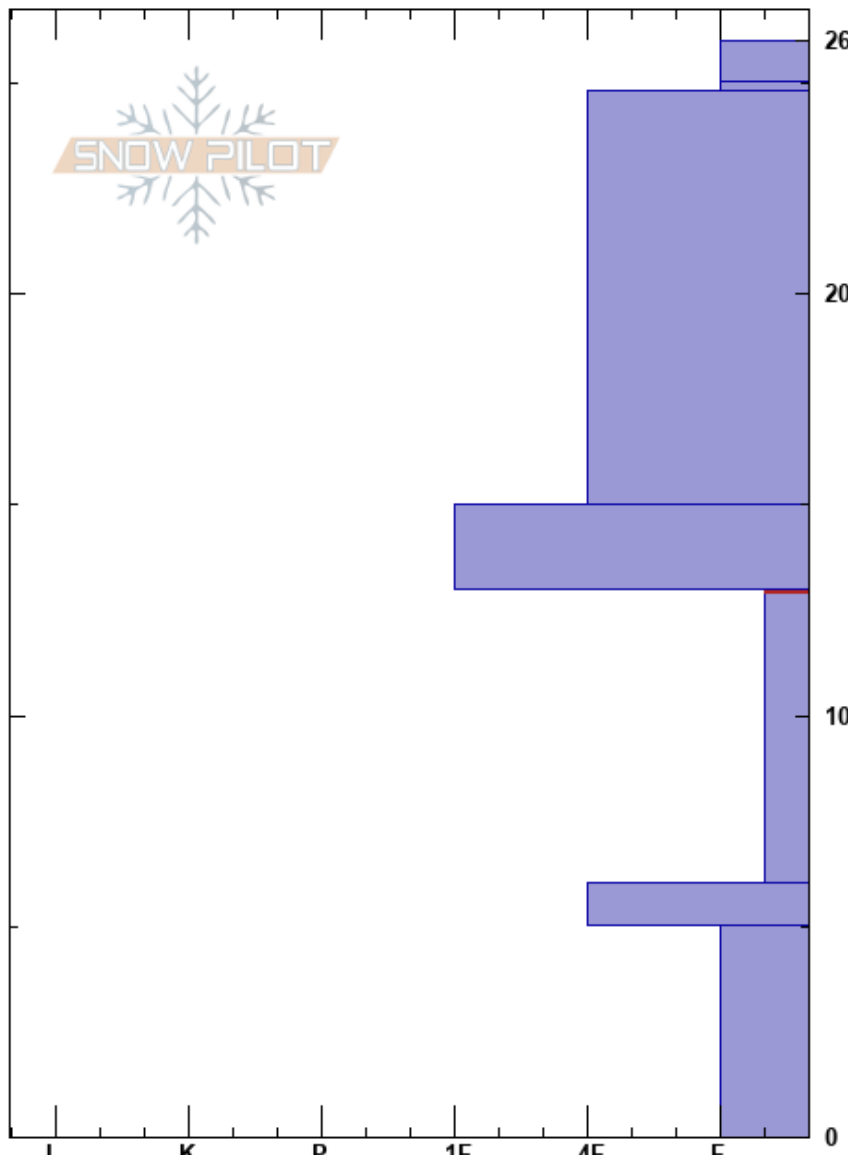

Tamarack Peak
 Carson Range
 NV
Elevation: 9720 ft
Aspect: 356°
Specifics:

Brandon Schwartz
 11/14/2024 - 11:10am
Co-ord: 39.31906N, -119.92012W
Slope Angle: 28°
Wind Loading: no

Stability: Good
Air Temperature: -3°C
Sky Cover: BKN
Precipitation: NO
Wind: SW Moderate

HS:26
PF:25
 13-6cm: chains, striations
 13-6cm: Problematic layer
 6-5cm: striations

Depth (cm)	Crystal		Moisture	ρ kg/m ³	Stability tests & Layer comments
	Form	Size			
26	+ (/)	0.5-1			
	V	2			
20	/	0.5-1			
	⊗				
10	□	3-8			← ECTP4 @10cm ← PST20/100 (SF) @10cm 13-6cm: chains, striations
	⊗(□)	4			6-5cm: striations
	^	6-15			

Notes: Pit dug in near treeline terrain.