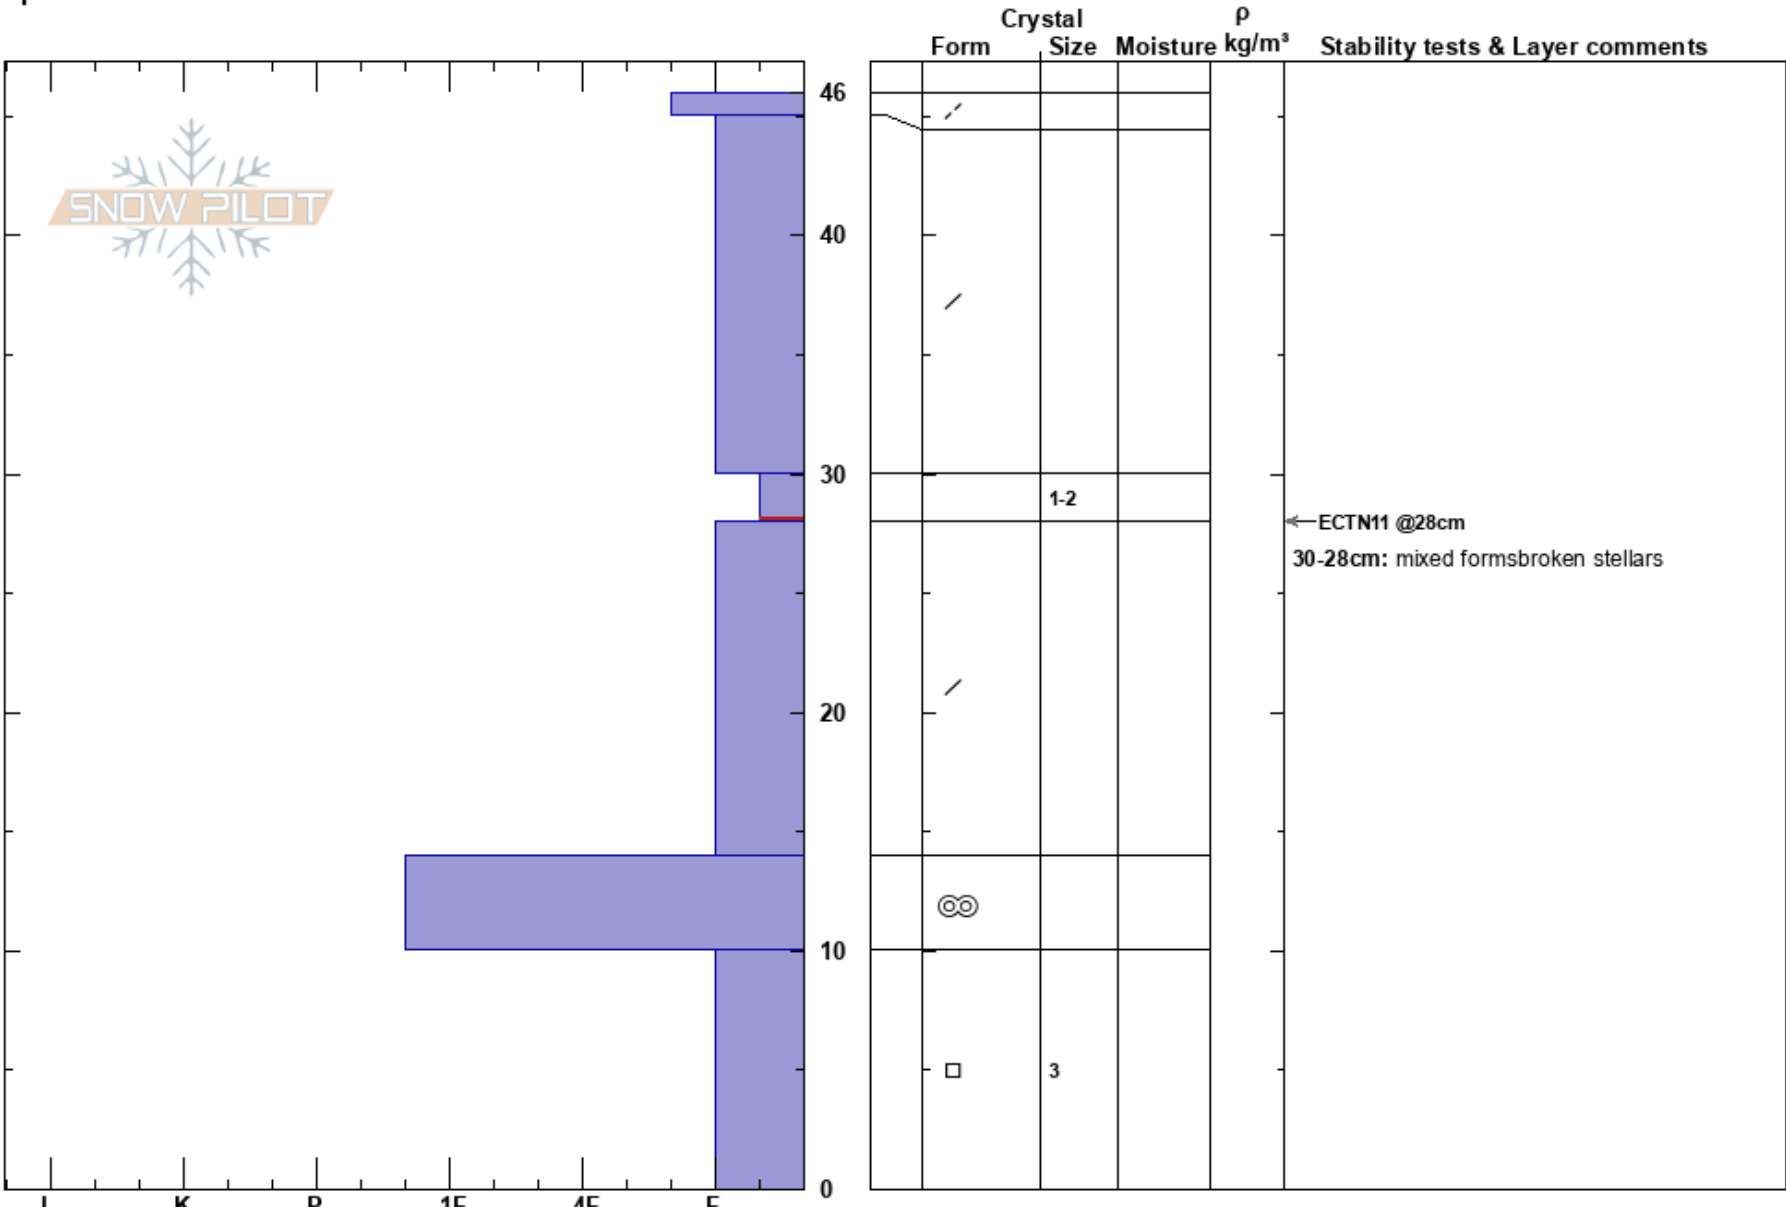

Silver Fork N 9,990'
 Central Wasatch
 UT
 Elevation: 9990 ft
 Aspect: 16°
 Specifics:

Dave Kelly
 11/14/2024 - 12:08pm
 Co-ord: 40.59997N, -111.62057W
 Slope Angle: 34°
 Wind Loading: previous

Stability:
 Air Temperature: 1.1°C
 Sky Cover: CLR
 Precipitation: NO
 Wind: Calm

HS:46
 30-28cm: mixed formsbroken stellars
 30-28cm:Problematic layer

Notes: Light winds, previous wind loading from Wednesday November 13th. Similar location to pit dug on 2024.10.29. Southerly aspect- same elevation had little to no snow and what was on the ground was damp. This location was dry snow top to bottom.