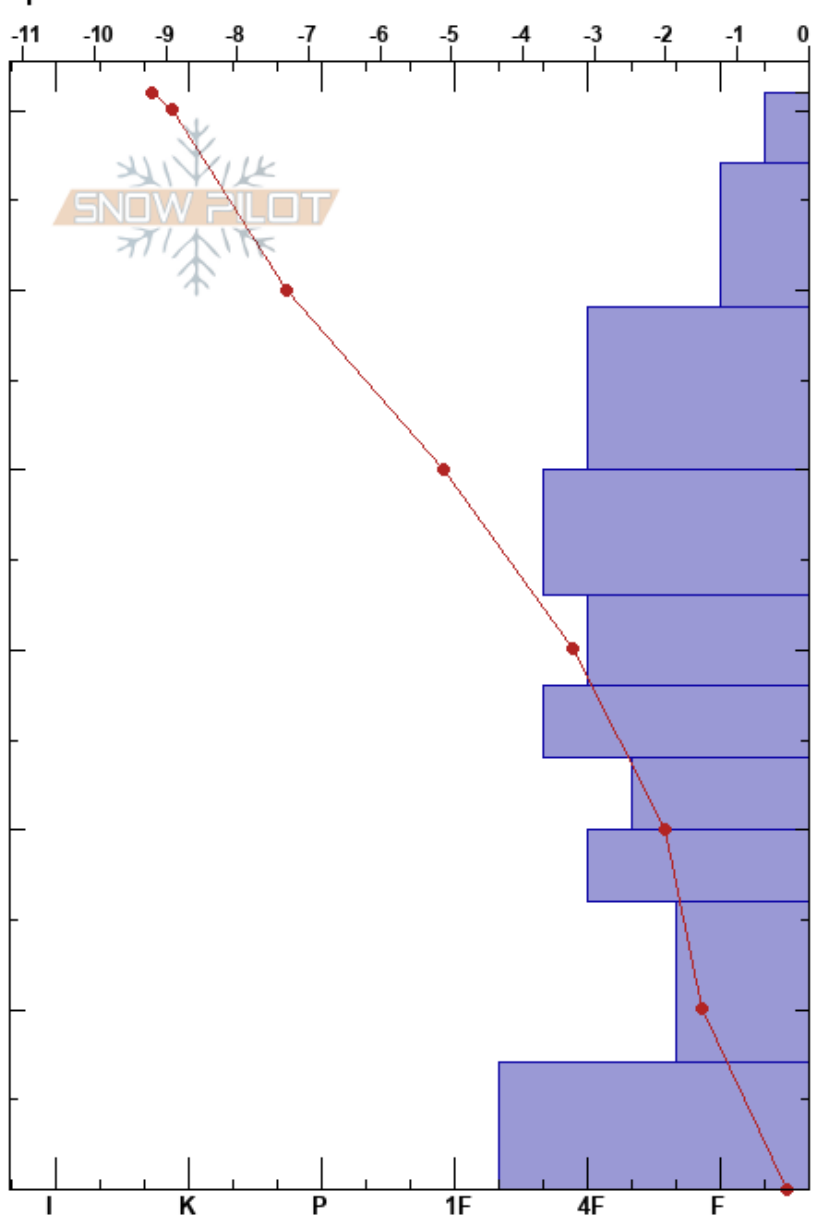

Pilot NW Glades
 La Sal Mountains
 UT
Elevation: 10880 ft
Aspect: 318°
Specifics:

Dave Garcia
 11/13/2024 - 1:20pm
Co-ord: 38.52684N, -109.24280W
Slope Angle: 26°
Wind Loading:

Stability:
Air Temperature: -1.1°C
Sky Cover: FEW
Precipitation: NO
Wind: Calm

HS:61
Layer Notes:
 61-57cm: 11-12 storm
 20-16cm: MF crust is faceting
 16-7cm: Cupping observed
 16-7cm: Problematic layer

Depth (cm)	Crystal		Moisture	ρ kg/m ³	Stability tests & Layer comments
	Form	Size			
61	+				61-57cm: 11-12 storm
50	/				
40	•				
30	□	0.5			
20	□	0.5			20-16cm: MF crust is faceting
10	⊙(□)	1-1.5			16-7cm: Cupping observed
0	□				CT21, SP @7cm ECTP24 @7cm