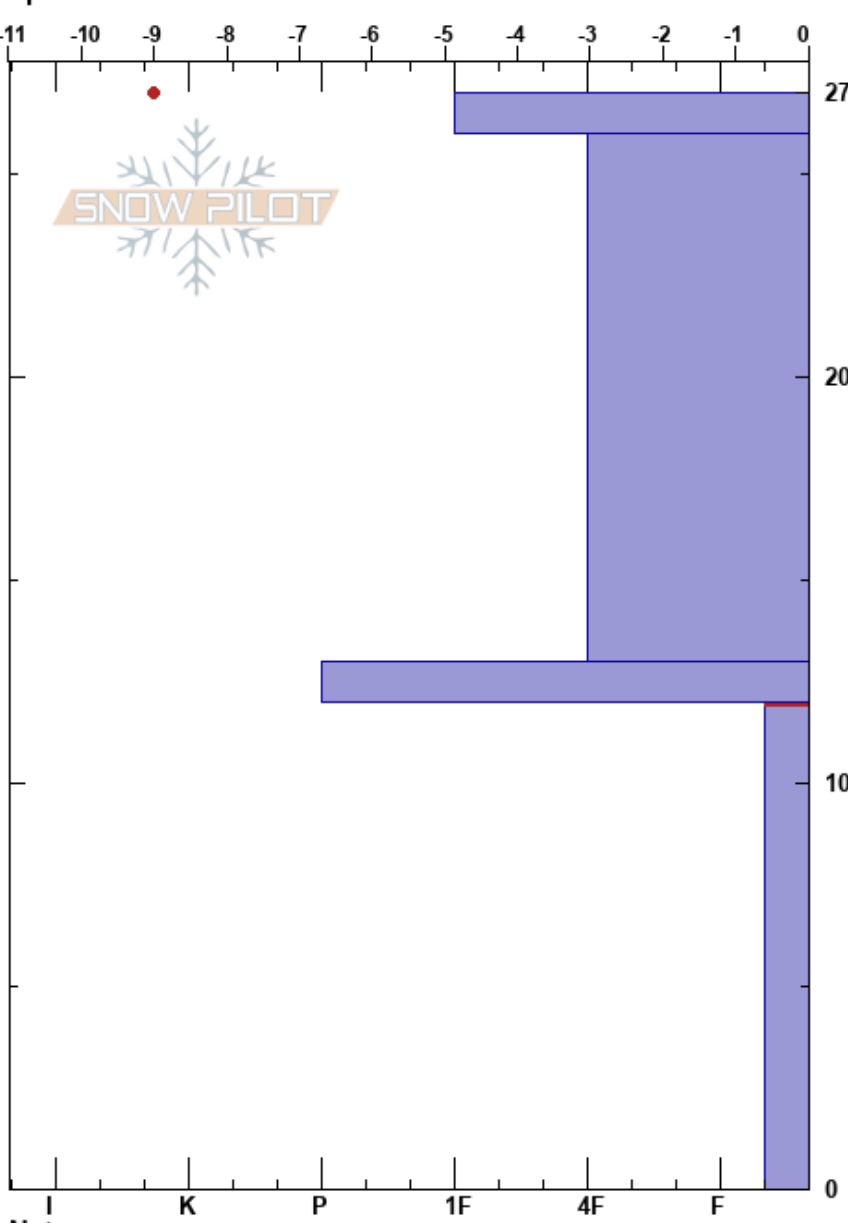

Silver Peak
 Central Sierra
 CA
Elevation: 8170 ft
Aspect: 35°
Specifics:

Steve Reynaud
 11/12/2024 - 11:50am
Co-ord: 39.22276N, -120.24627W
Slope Angle: 28°
Wind Loading: previous

Stability: Good **HS:**27
Air Temperature: -3°C **PF:**25
Sky Cover: FEW
Precipitation: NO
Wind: Calm

Layer Notes:
 12-0cm: Chains/striations
 12-0cm: Problematic layer

Form	Crystal		Moisture	ρ kg/m³	Stability tests & Layer comments
	Size				
☐	1.5				
☐	0.5-1				
+ (/)	1-1.5				
☉☉					← ECTN10 @12cm ← CT7, SC @12cm ← 2x PST20/100 (SF) @12cm
☐	1.5-6	D-M			12-0cm: Chains/striations

Notes: Snowpit dug in near treeline terrain.