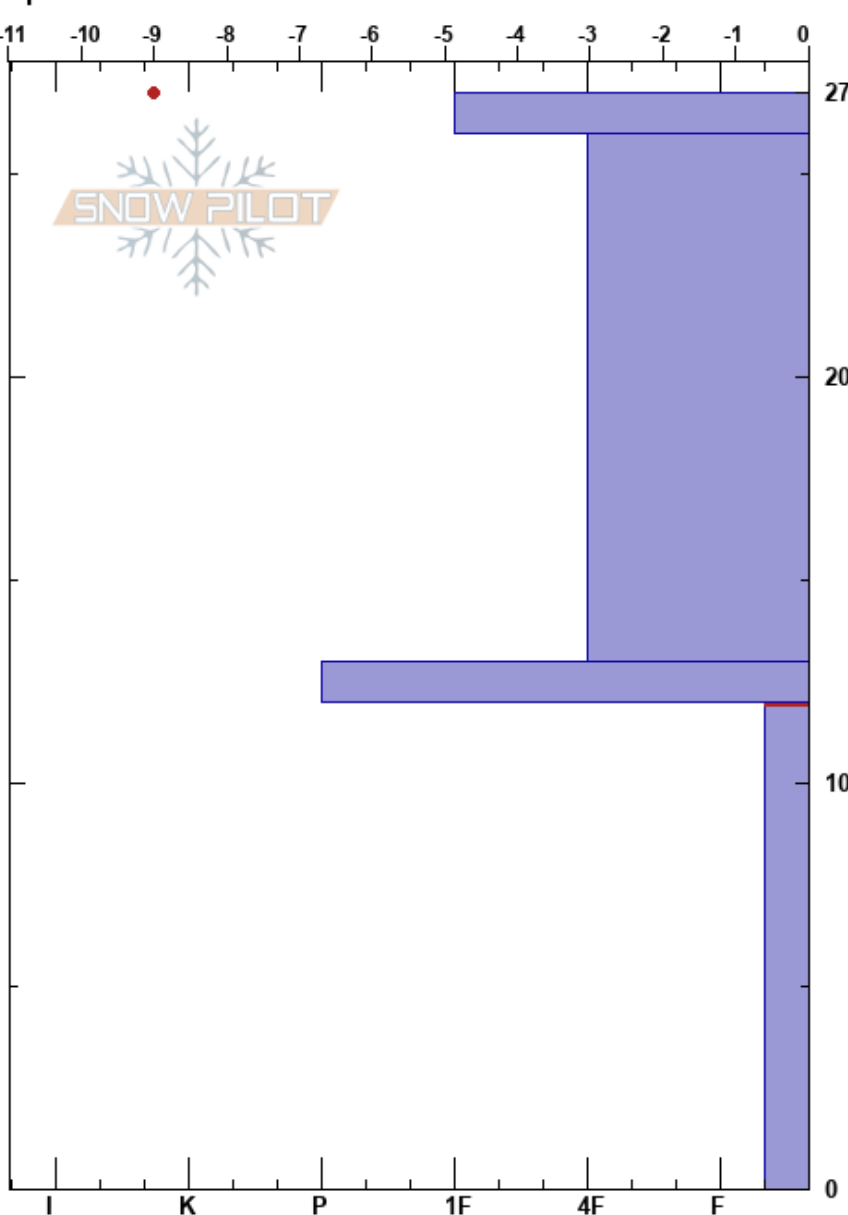

Silver Peak
 Central Sierra
 CA
 Elevation: 8170 ft
 Aspect: 35°
 Specifics:

Steve Reynaud
 11/12/2024 - 11:50am
 Co-ord: 39.22276N, -120.24627W
 Slope Angle: 28°
 Wind Loading: previous

Stability: Good
 Air Temperature: -3°C
 Sky Cover: FEW
 Precipitation: NO
 Wind: Calm

HS:27
 PF:25
 12-0cm: Chains/striations
 12-0cm: Problematic layer

Form	Crystal		Moisture	ρ kg/m ³	Stability tests & Layer comments
	Size				
☐	1.5				
☐	0.5-1				
+ (/)	1-1.5				
☉☉					ECTN10 @12cm CT7, SC @12cm 2x PST20/100 (SF) @12cm
☐	1.5-6	D-M			12-0cm: Chains/striations

Notes: Snowpit dug in near treeline terrain.