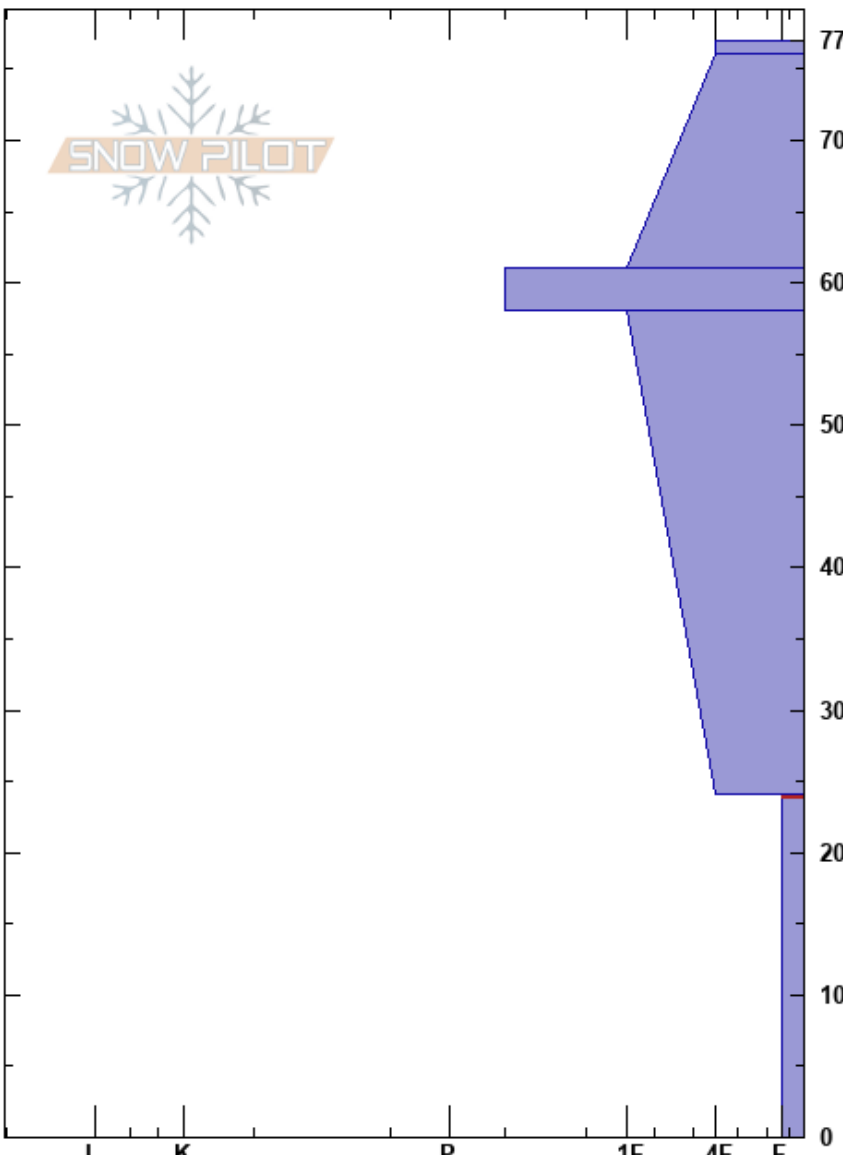

Uneva Peak
 Gore Range
 CO
Elevation: 11800 ft
Aspect: NE
Specifics: Collapsing, localized

Andrew McWilliams
 11/11/2024 - 12:00pm
Co-ord: 39.53577N, -106.18627W
Slope Angle:
Wind Loading: previous

Stability:
Air Temperature: 2°C
Sky Cover: CLR
Precipitation: NO
Wind: NE Calm

HS: 77
PF: 25
PS: 15
Layer Notes:
 77-76cm: <1cm thin layer facet under
 24-0cm: Problematic layer

Crystal Form	Crystal Size	Moisture	ρ kg/m ³	Stability tests & Layer comments
∇	5			
■				77-76cm: <1cm thin layer facet under
/ (□)	0.3			
●	0.1			
●	0.3			
□	2-3			ECTP14 @24cm ECTP11 @24cm PST27/100 (End) @24cm