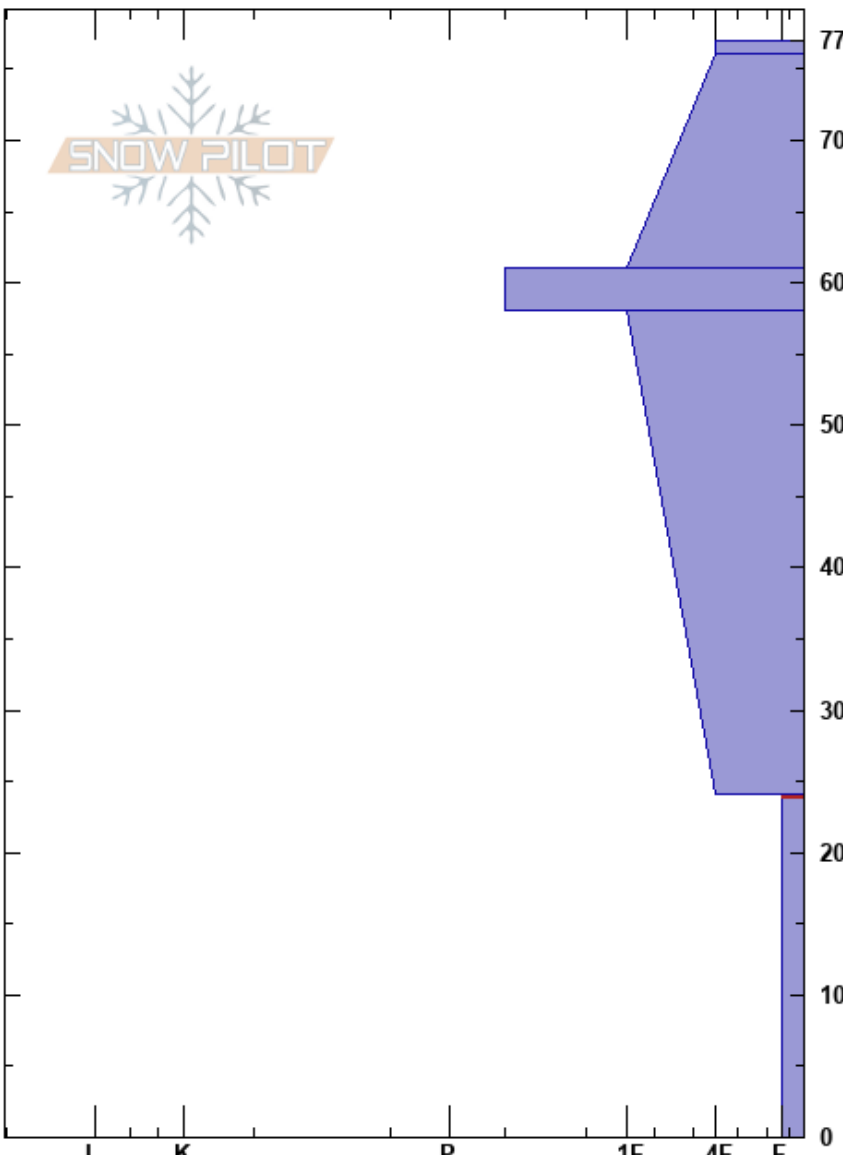

Uneva Peak  
 Gore Range  
 CO  
**Elevation:** 11800 ft  
**Aspect:** NE  
**Specifics:** Collapsing, localized

Andrew McWilliams  
 11/11/2024 - 12:00pm  
**Co-ord:** 39.53577N, -106.18627W  
**Slope Angle:**  
**Wind Loading:** previous

**Stability:**  
**Air Temperature:** 2°C  
**Sky Cover:** CLR  
**Precipitation:** NO  
**Wind:** NE Calm

**HS:** 77  
**PF:** 25  
**PS:** 15  
**Layer Notes:**  
 77-76cm: <1cm thin layer facet under  
 24-0cm: Problematic layer

Crystal Form	Crystal Size	Moisture	$\rho$ kg/m <sup>3</sup>	Stability tests & Layer comments
∇	5			
■				77-76cm: <1cm thin layer facet under
/ (□)	0.3			
●	0.1			
●	0.3			
□	2-3			← ECTP14 @24cm ← ECTP11 @24cm ← PST27100 (End) @24cm