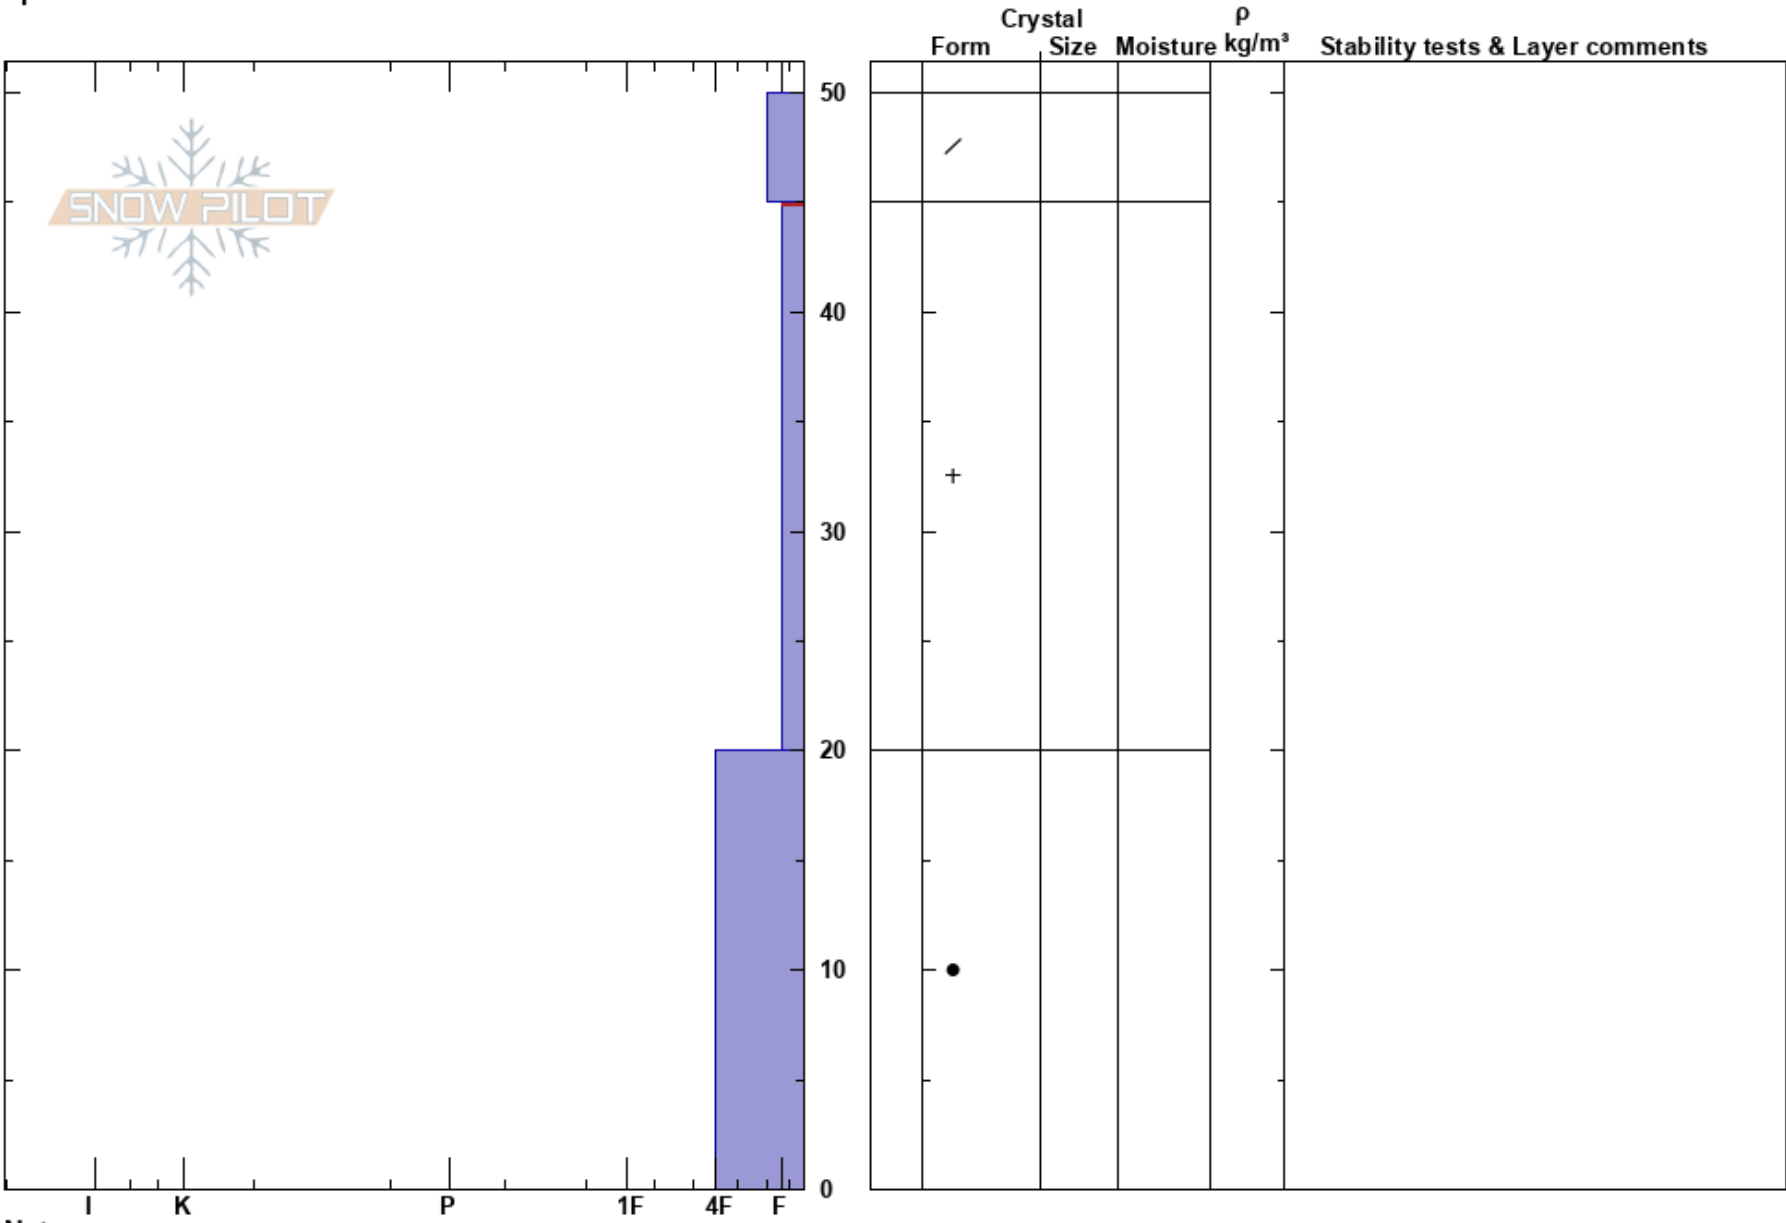

Niwot Ridge
 Indian Peaks, Front Rang
 CO
Elevation: 11000 ft
Aspect: NE
Specifics:

Ian Fowler
 11/07/2024 - 2:00pm
Co-ord: 13T 450568W 4434262N
Slope Angle: 15°
Wind Loading:

Stability:
Air Temperature:
Sky Cover:
Precipitation:
Wind:

HS:50
PF:40 45-20cm:Problematic layer
PS:25

Layer Notes:

Notes: