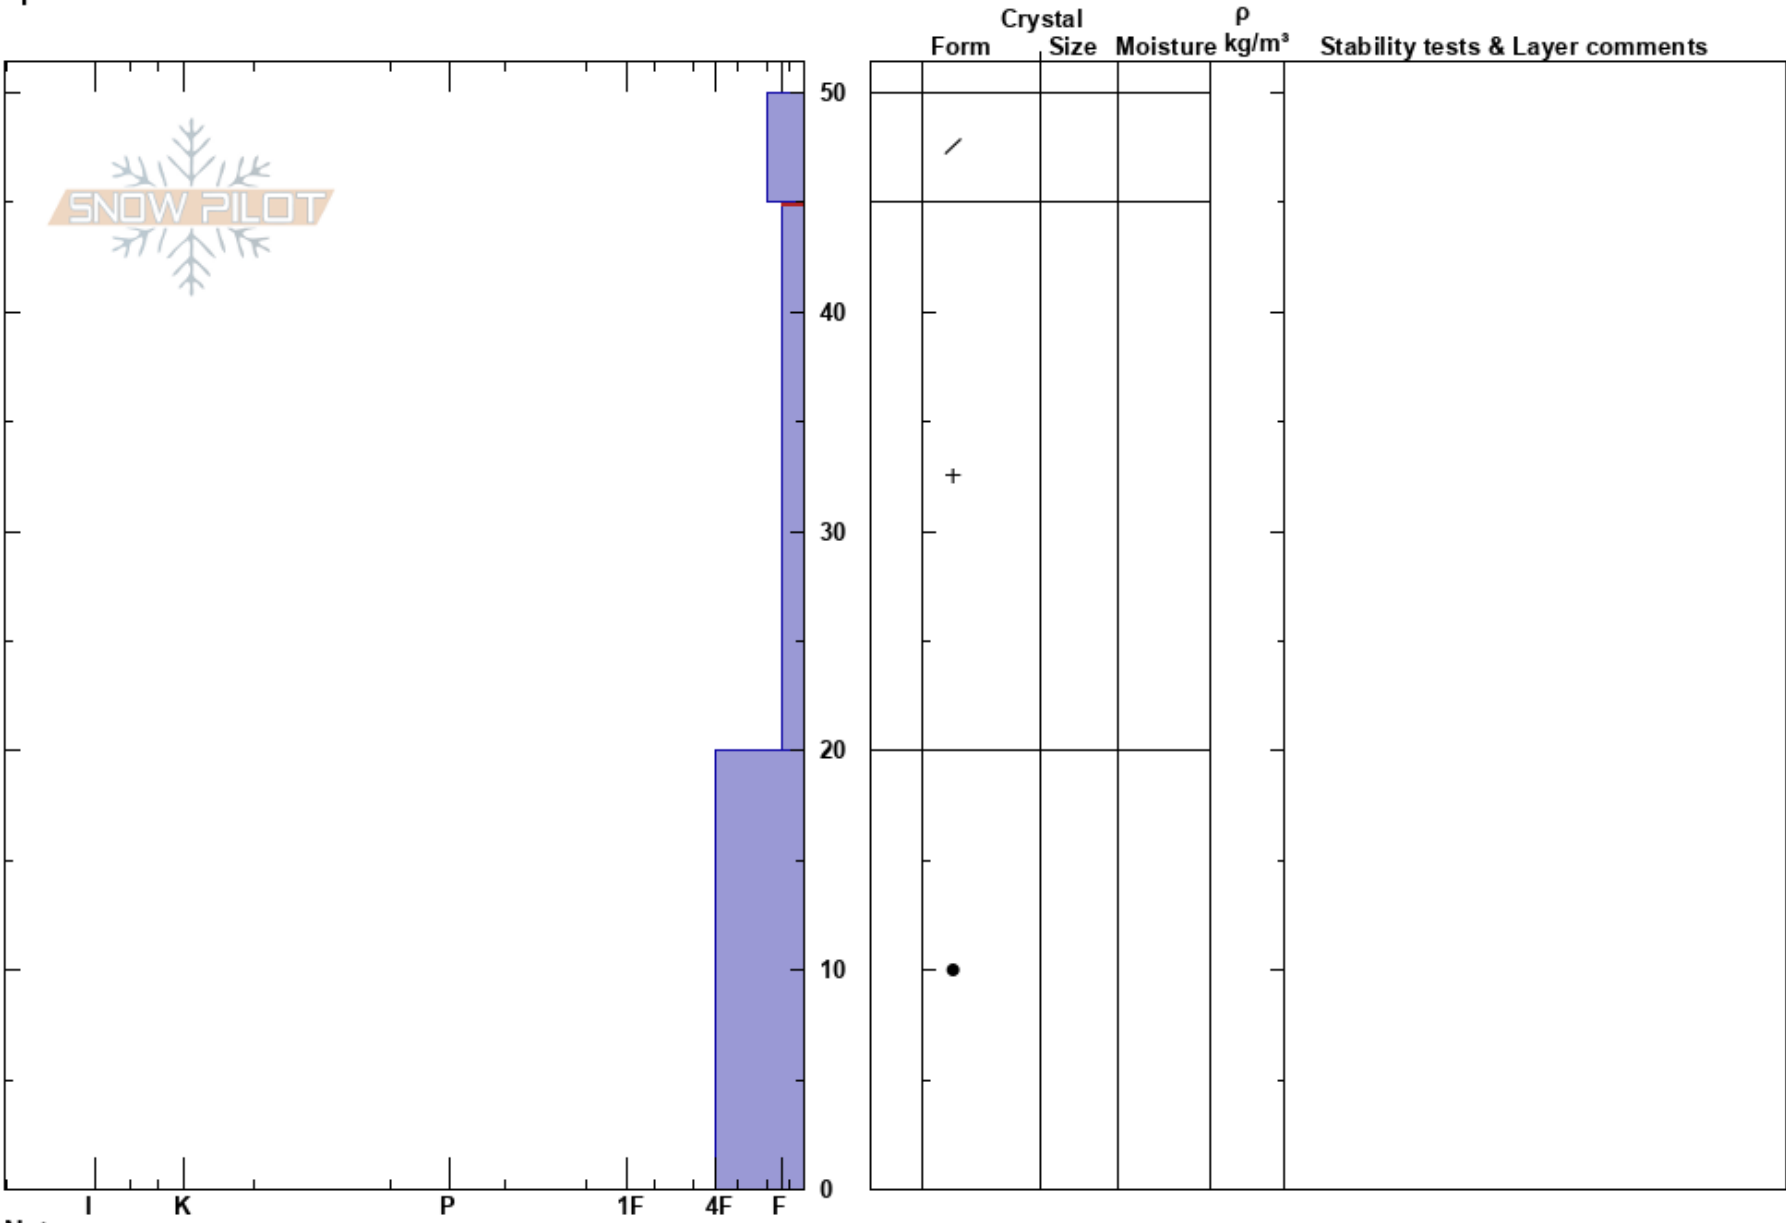

Niwot Ridge
Indian Peaks, Front Rang
CO
Elevation: 11000 ft
Aspect: NE
Specifics:

Ian Fowler
11/07/2024 - 2:00pm
Co-ord: 13T 450568W 4434262N
Slope Angle: 15°
Wind Loading:

Stability:
Air Temperature:
Sky Cover:
Precipitation:
Wind:

HS:50
PF:40
PS:25
45-20cm: Problematic layer

Layer Notes:

Notes: