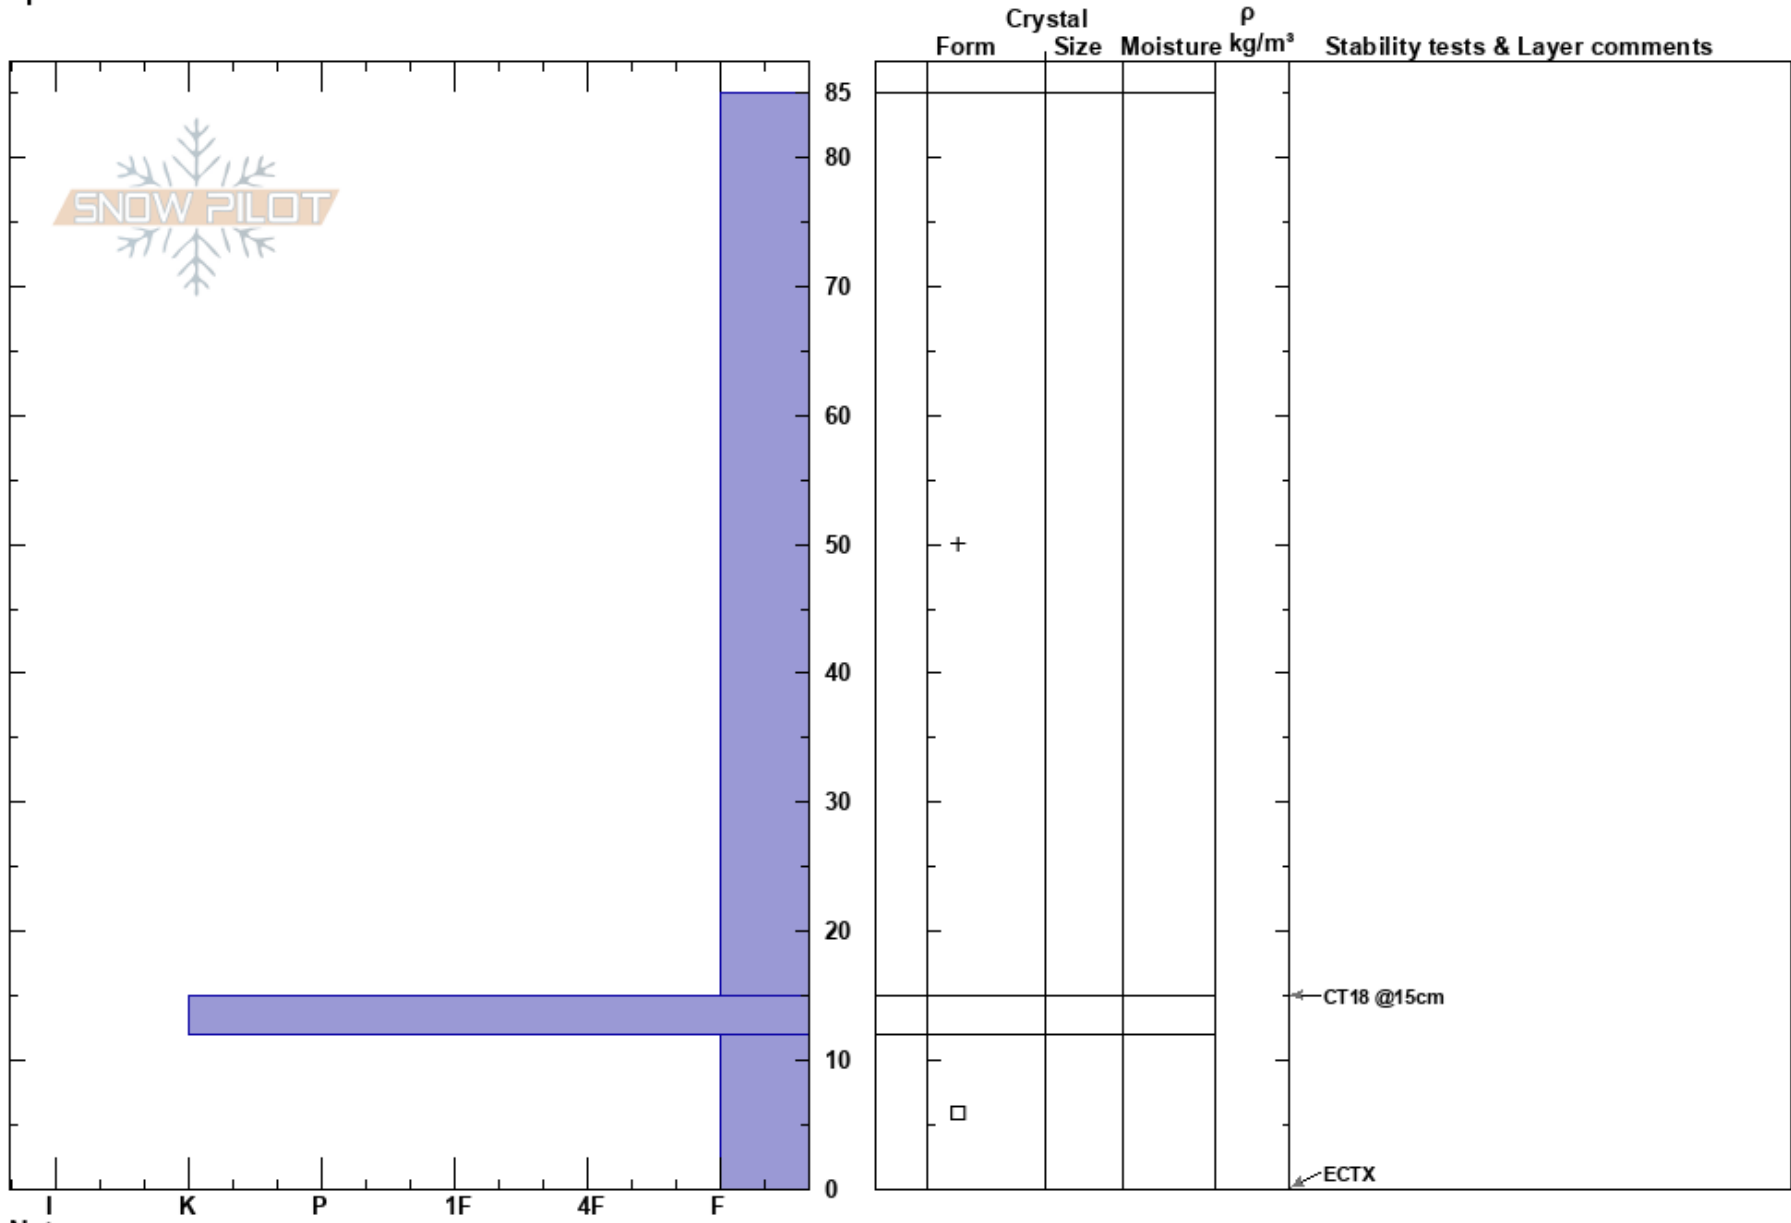

North Side Ponzee
 Sangre de Cristo Range
 NM
Elevation: 11100 ft
Aspect: N
Specifics:

Aidan Giroso
 11/07/2024 - 4:00pm
Co-ord: 36.60631N, -105.42682W
Slope Angle:
Wind Loading:

Stability: **HS:85** **Layer Notes:**
Air Temperature:
Sky Cover: X
Precipitation: S2
Wind: NE Light Breeze