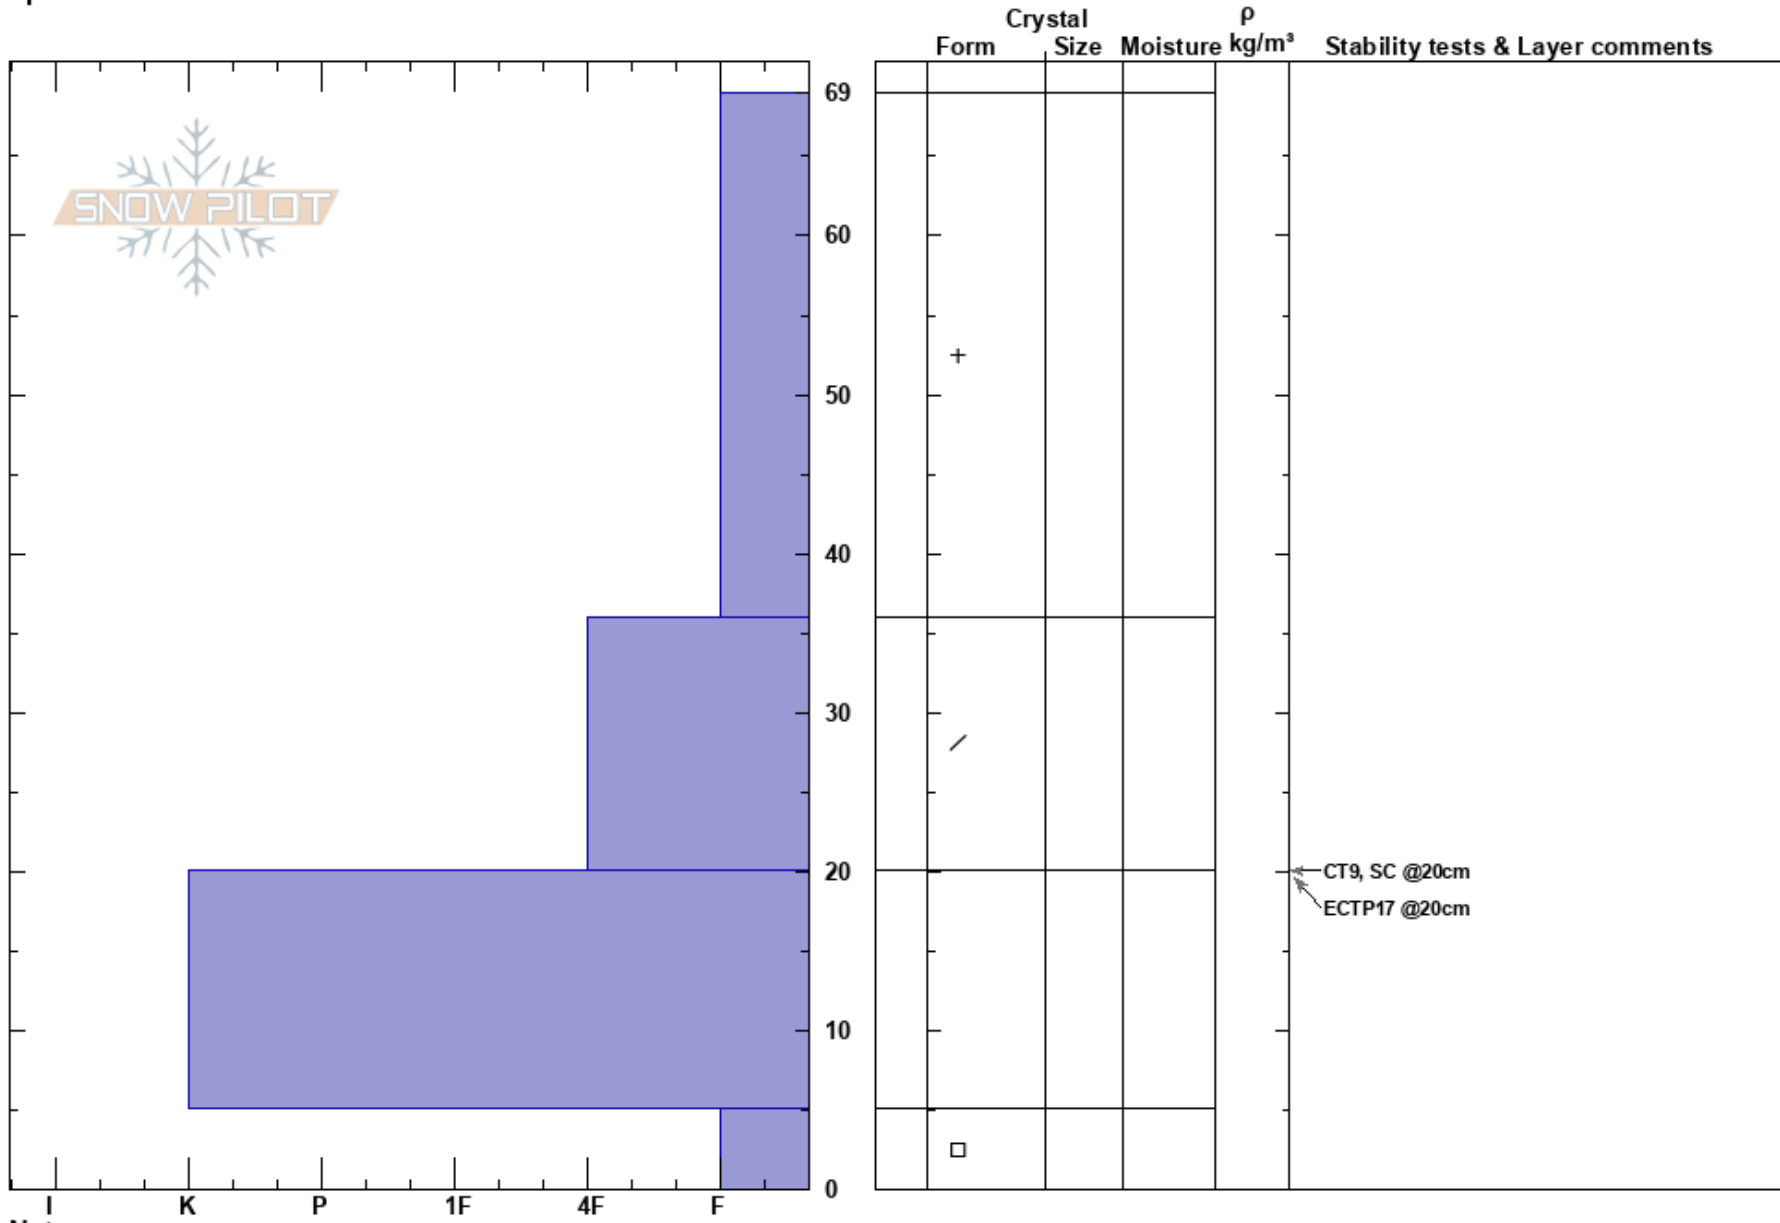

North Side Wye
 Sangre de Cristo Range
 NM
 Elevation: 10520 ft
 Aspect: N
 Specifics:

Aidan Giroso
 11/07/2024 - 1:00pm
 Co-ord: 36.60230N, -105.43459W
 Slope Angle:
 Wind Loading:

Stability:
 Air Temperature:
 Sky Cover: X
 Precipitation: S1
 Wind: NE Light Breeze

HS:69

Layer Notes:

Notes: