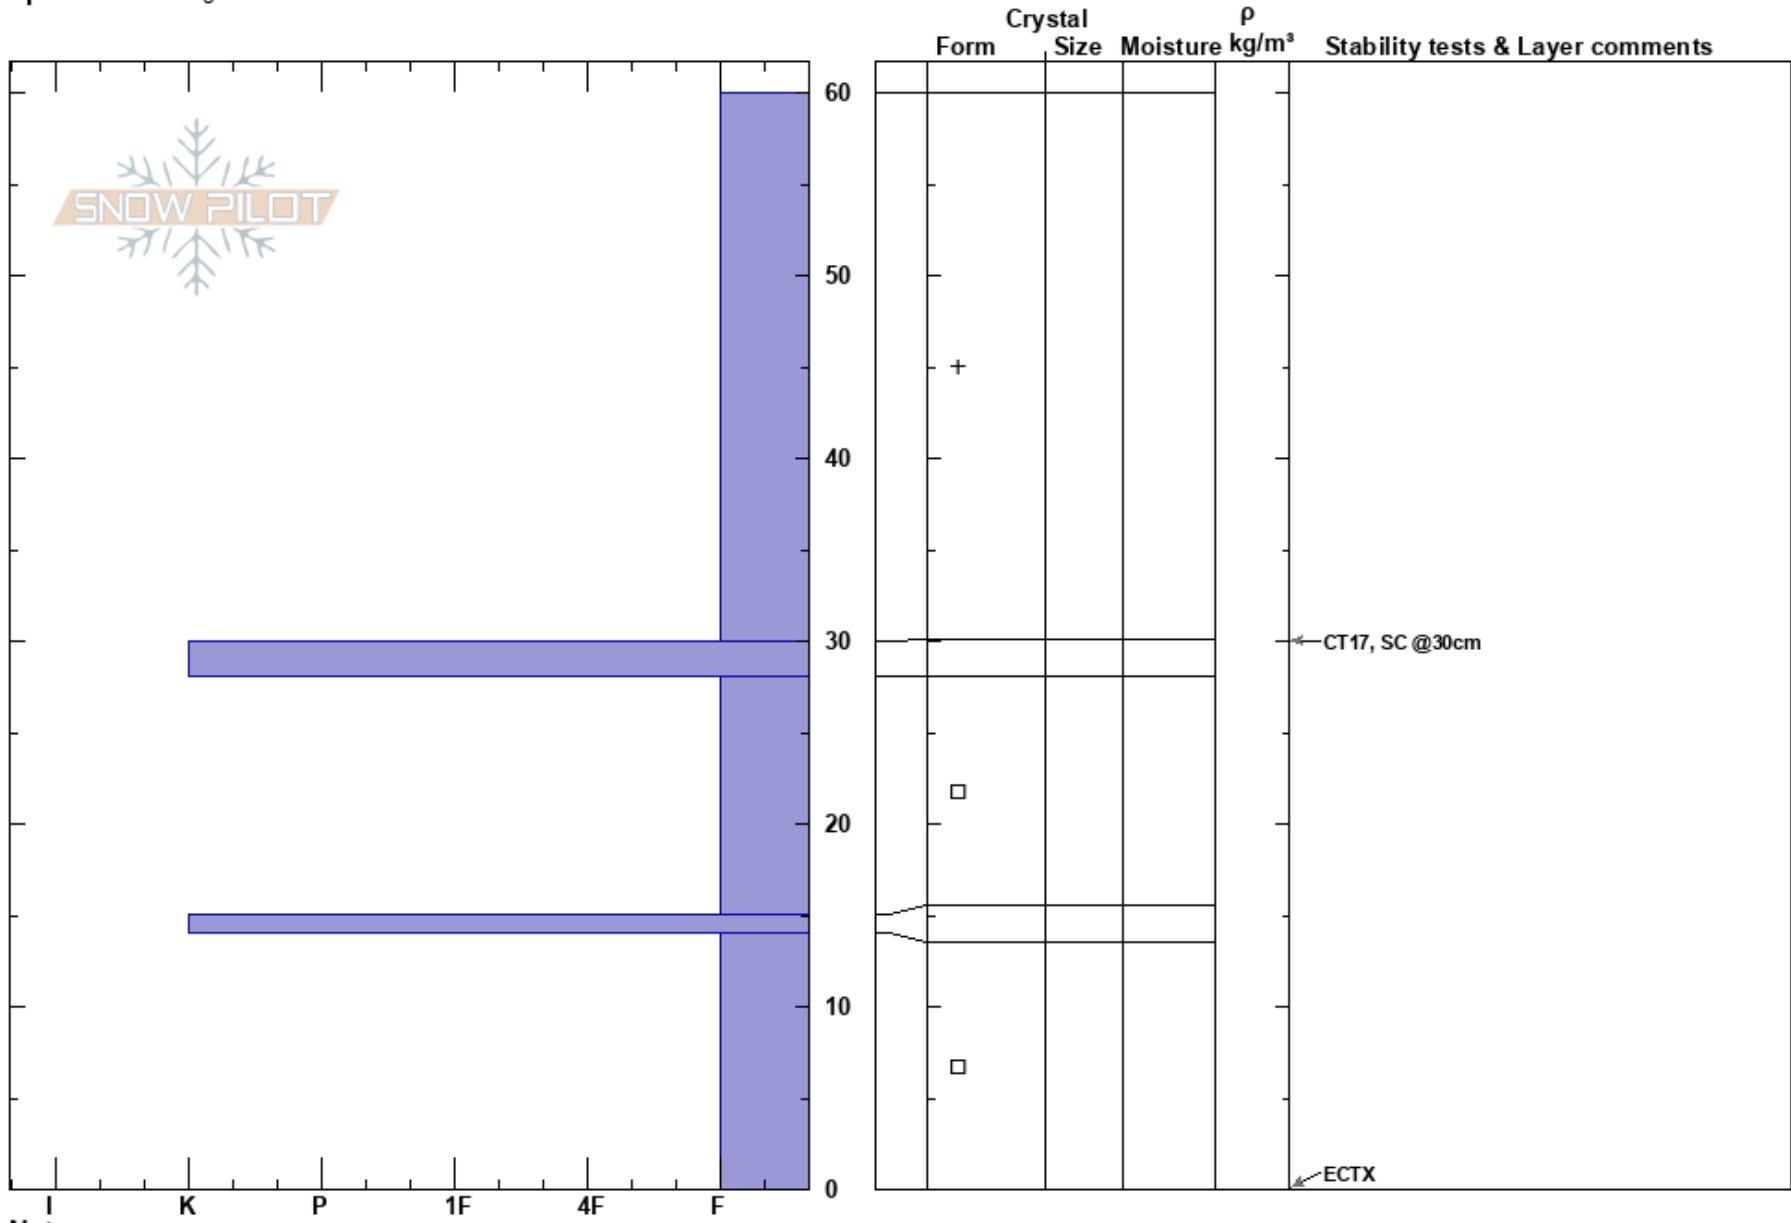

Middle Earth
 Sangre de Cristo Range
 NM
Elevation: 10900 ft
Aspect: NW
Specifics: Pit dug in a Ski Area

Aidan Giroso
 11/07/2024 - 10:00am
Co-ord: 36.58301N, -105.45639W
Slope Angle:
Wind Loading:

Stability:
Air Temperature:
Sky Cover: BKN
Precipitation: S-1
Wind: Light Breeze

HS:60

Layer Notes:

Notes: