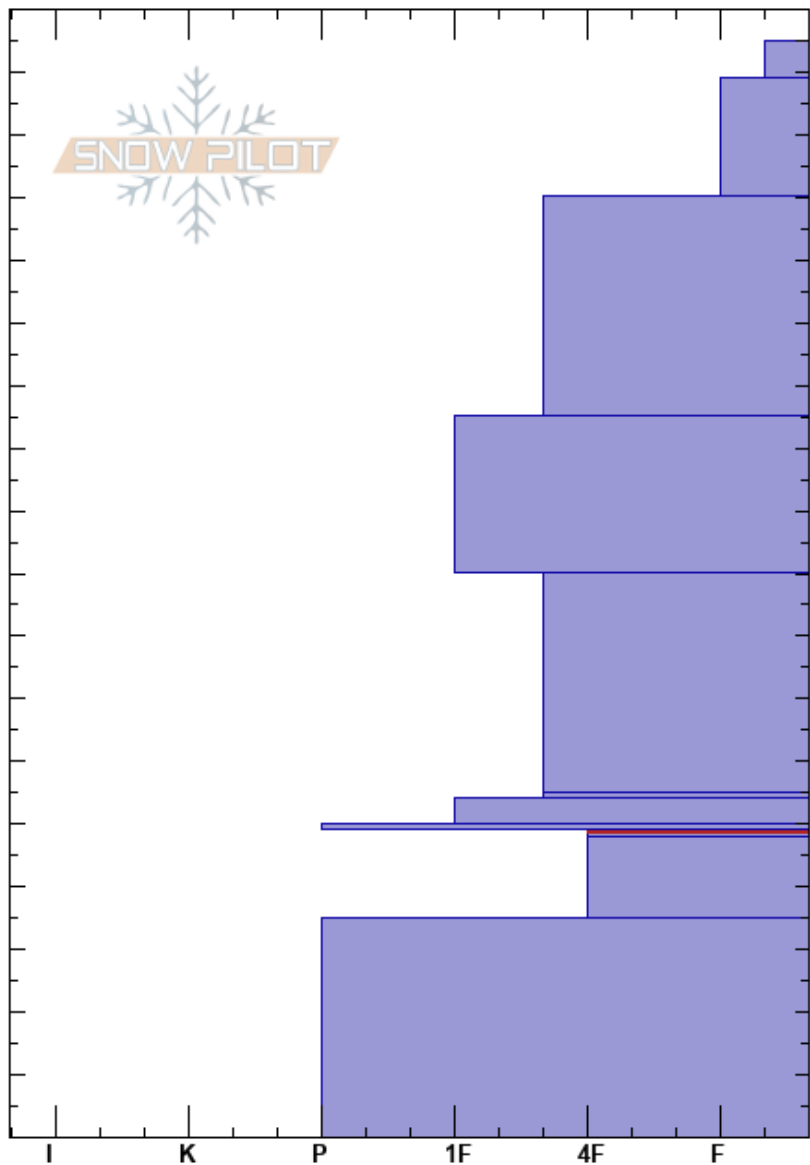

Seattle Ridge
 Kenai Mountains
 AK
 Elevation: 2550 ft
 Aspect: 46°
 Specifics:

Andrew Schauer
 11/10/2024 - 12:00pm
 Co-ord: 60.82233N, -149.19402W
 Slope Angle: 15°
 Wind Loading: previous

Stability: Good
 Air Temperature:
 Sky Cover: OVC
 Precipitation: NO
 Wind: W Light Breeze

HS:175
 PF:40 49-48cm:Problematic layer
 PS:20

Crystal Form	Crystal Size	Moisture	ρ kg/m ³	Stability tests & Layer comments
+				
+				
.				
.				
.				
V	3			
.				
⊙				
⊙	1			
□				
.				
⊙				
				ECTX