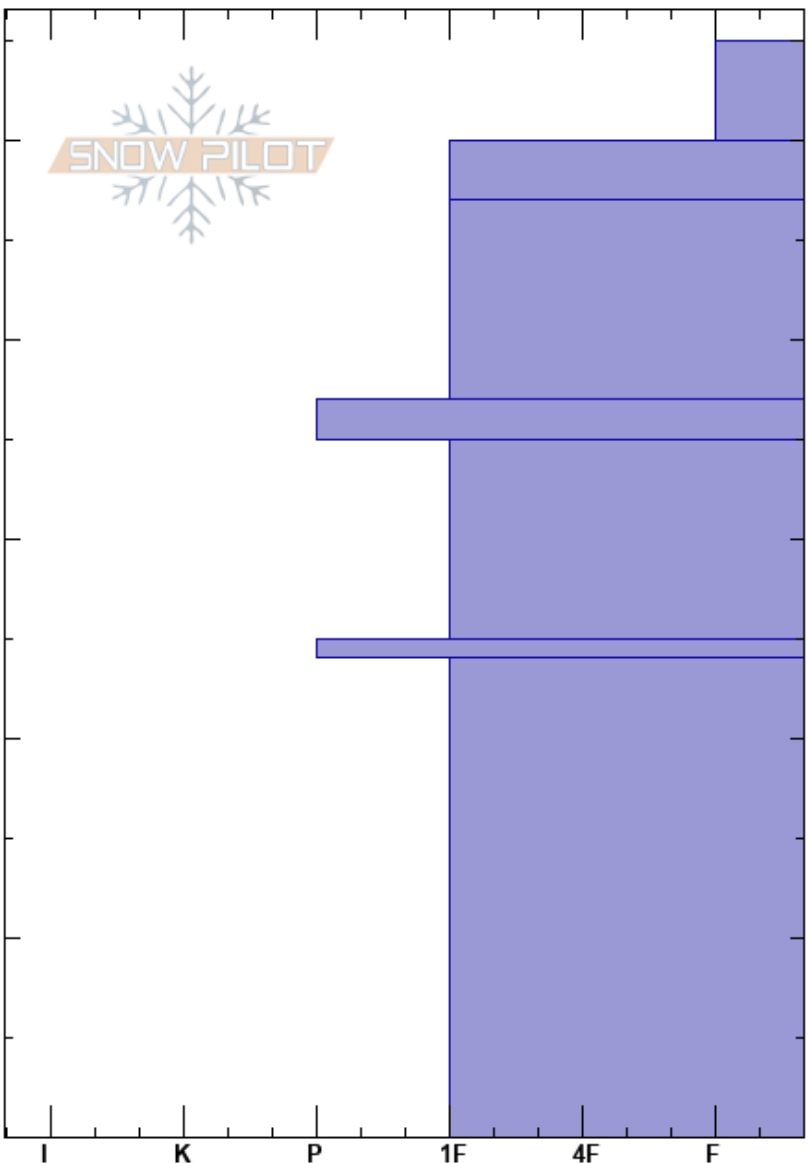

Silver Mountain
 Snoqualmie Pass
 WA
Elevation: 4850 ft
Aspect: N
Specifics:

Tristan McCutcheon
 11/10/2024 - 1:40pm
Co-ord: 47.35354N, -121.46175W
Slope Angle: 10°
Wind Loading: no

Stability:
Air Temperature:
Sky Cover: X
Precipitation: RV
Wind: E Light Breeze

HS:55
PF:55
PS:0
 47-37cm: Liquid Water Pooling @ 37cm

Crystal Form	Crystal Size	Moisture	ρ kg/m ³	Stability tests & Layer comments
ϕ	0.5			47-37cm: Liquid Water Pooling @ 37cm
⊙⊙	0.5			
•	0.1-0.3			
⊙⊙	0.5			
•	0.1-0.3			
⊙⊙				
•	0.1			