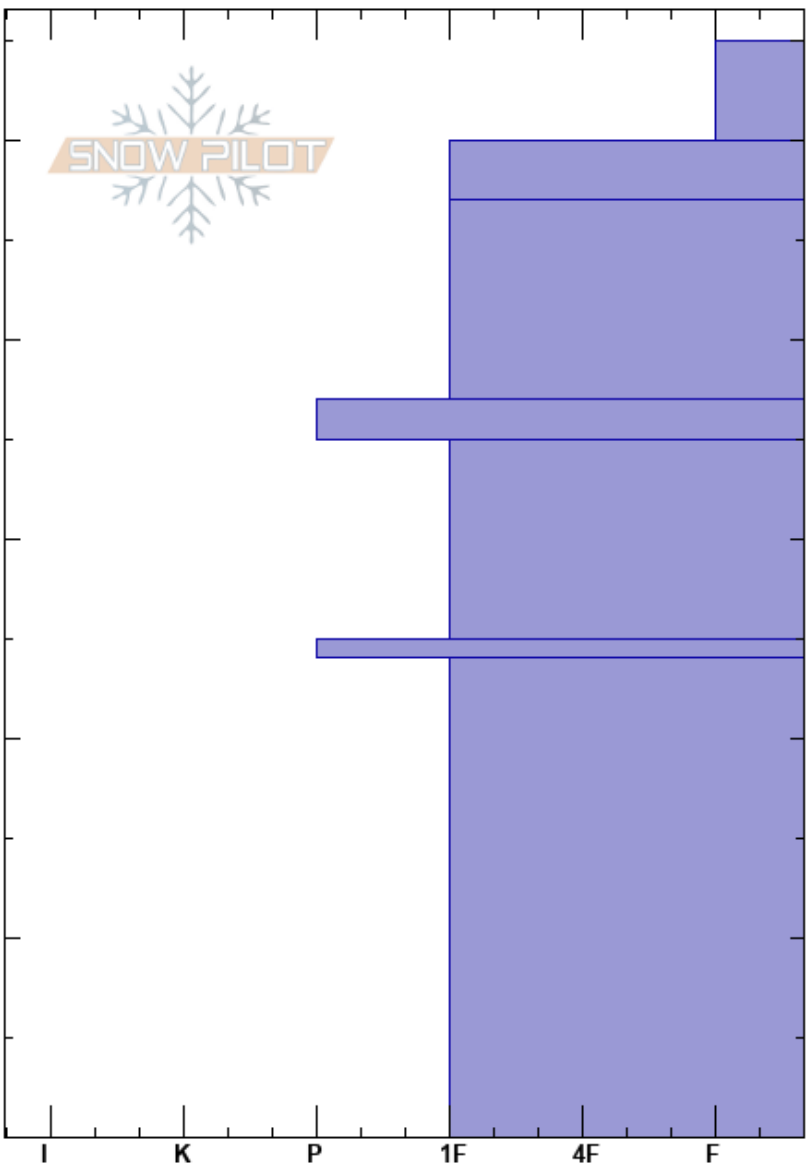

Silver Mountain
 Snoqualmie Pass
 WA
 Elevation: 4850 ft
 Aspect: N
 Specifics:

Tristan McCutcheon
 11/10/2024 - 1:40pm
 Co-ord: 47.35354N, -121.46175W
 Slope Angle: 10°
 Wind Loading: no

Stability:
 Air Temperature:
 Sky Cover: X
 Precipitation: RV
 Wind: E Light Breeze

HS:55
 PF:55
 PS:0
 47-37cm: Liquid Water Pooling @ 37cm

Crystal Form	Crystal Size	Moisture	ρ kg/m ³	Stability tests & Layer comments
ϕ	0.5			47-37cm: Liquid Water Pooling @ 37cm
⊙⊙	0.5			
•	0.1-0.3			
⊙⊙	0.5			
•	0.1-0.3			
⊙⊙				
•	0.1			