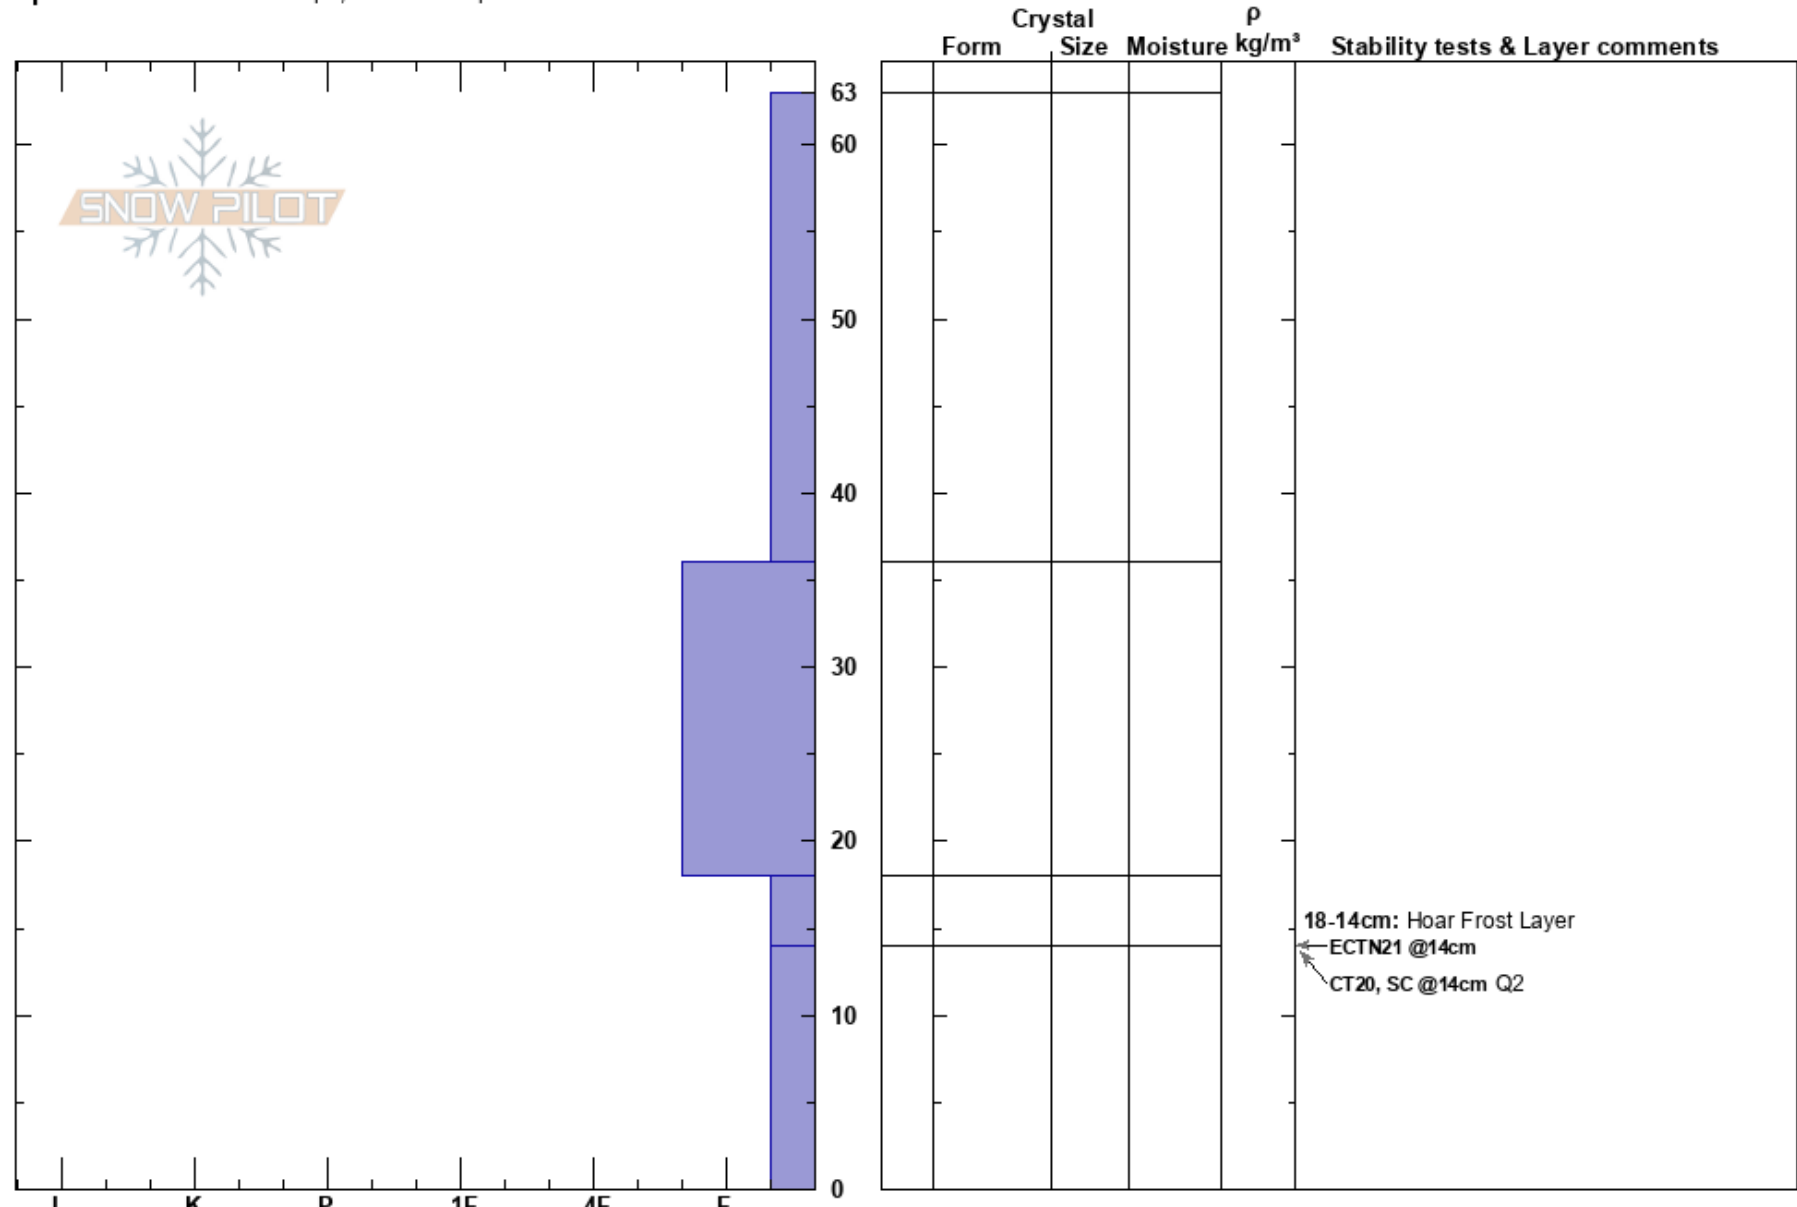

PowderHorn  
 Grand Mesa  
 CO  
**Elevation:** 9330 ft  
**Aspect:**  
**Specifics:** Ski tracks on slope; We skied slope

Ryan Leonard  
 11/09/2024 - 7:00am  
**Co-ord:**  
**Slope Angle:** 26°  
**Wind Loading:** no

**Stability:** Good  
**Air Temperature:** 38°F  
**Sky Cover:** CLR  
**Precipitation:** NO  
**Wind:** SW Calm

**HS:**63  
**PF:**21  
**PS:**37  
**Layer Notes:**  
 18-14cm: Hoar Frost Layer  
 18-14cm: Problematic layer