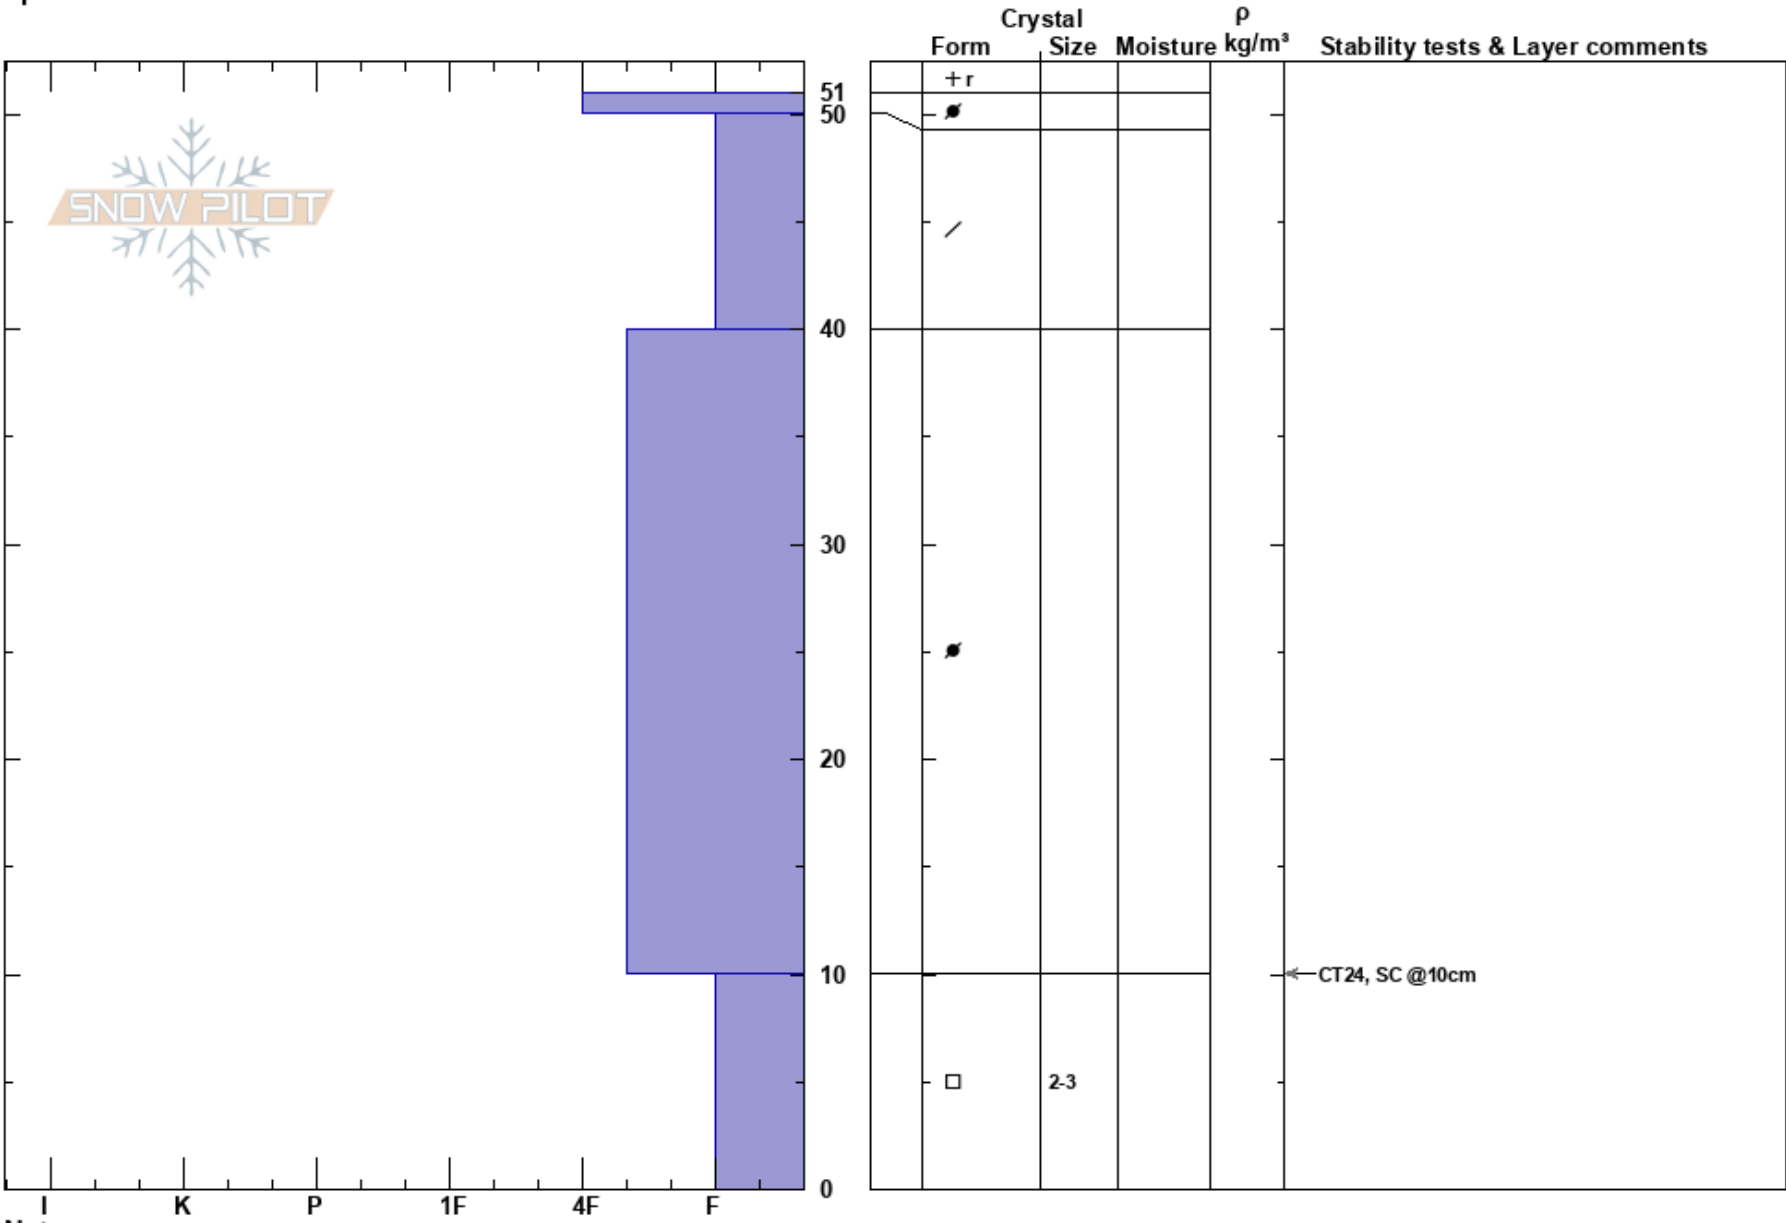

CP Bench
 Cameron Pass
 CO
 Elevation: 11130 ft
 Aspect: NE
 Specifics:

Jackson Emry
 11/09/2024 - 9:00am
 Co-ord: 40.51397N, -105.90417W
 Slope Angle: 26°
 Wind Loading: yes

Stability:
 Air Temperature:
 Sky Cover: OVC
 Precipitation: S1
 Wind: SW Light Breeze

HS:51
 PF:51
 PS:26
 10-0cm: Problematic layer

Notes: