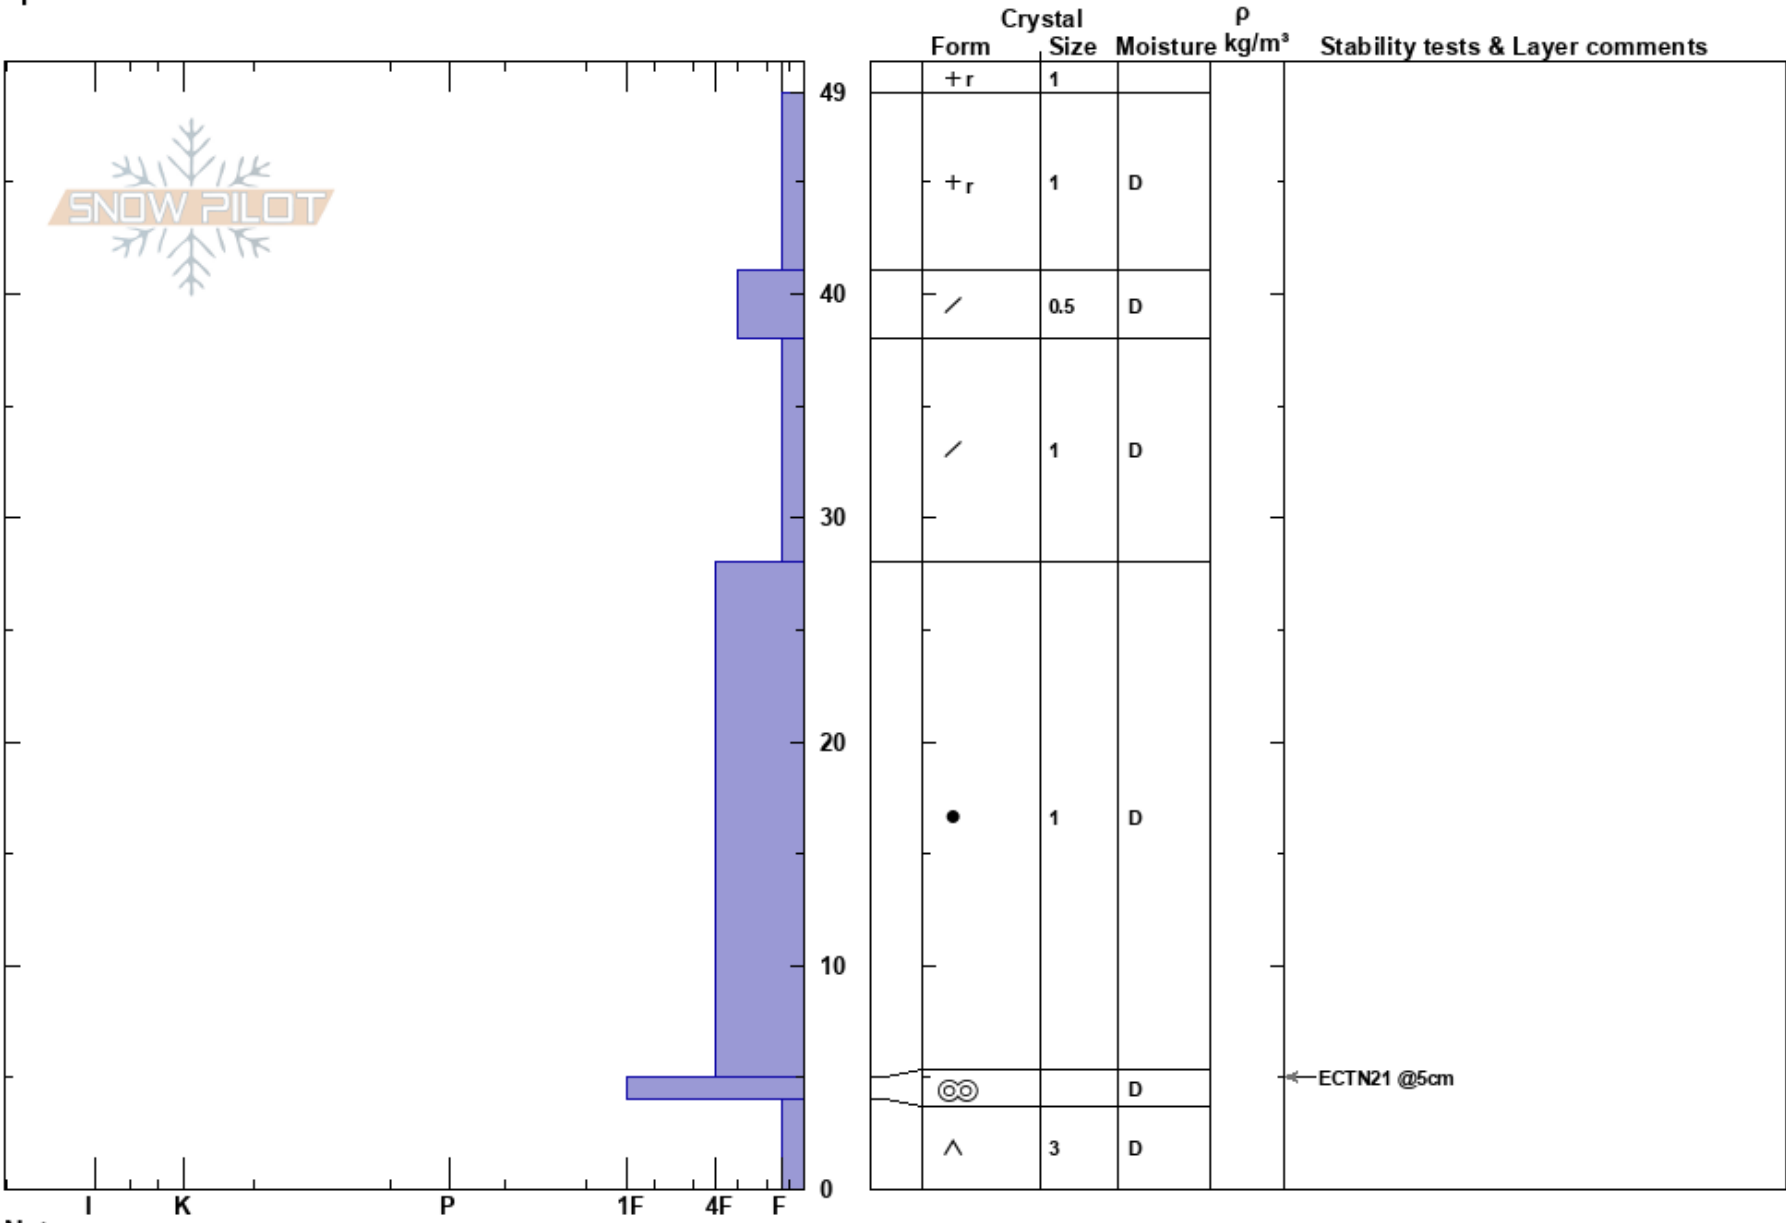

241108 BP Summit
 Berthoud Pass
 CO
 Elevation: 11684 ft
 Aspect: E
 Specifics:

Ryan Zarter
 11/08/2024 - 11:30am
 Co-ord: 39.80000N, -105.78070W
 Slope Angle: 35°
 Wind Loading: no

Stability:
 Air Temperature: -7°C
 Sky Cover: OVC
 Precipitation: S1
 Wind: Calm

Layer Notes:

HS:49
 PF:45
 PS:30

Notes: