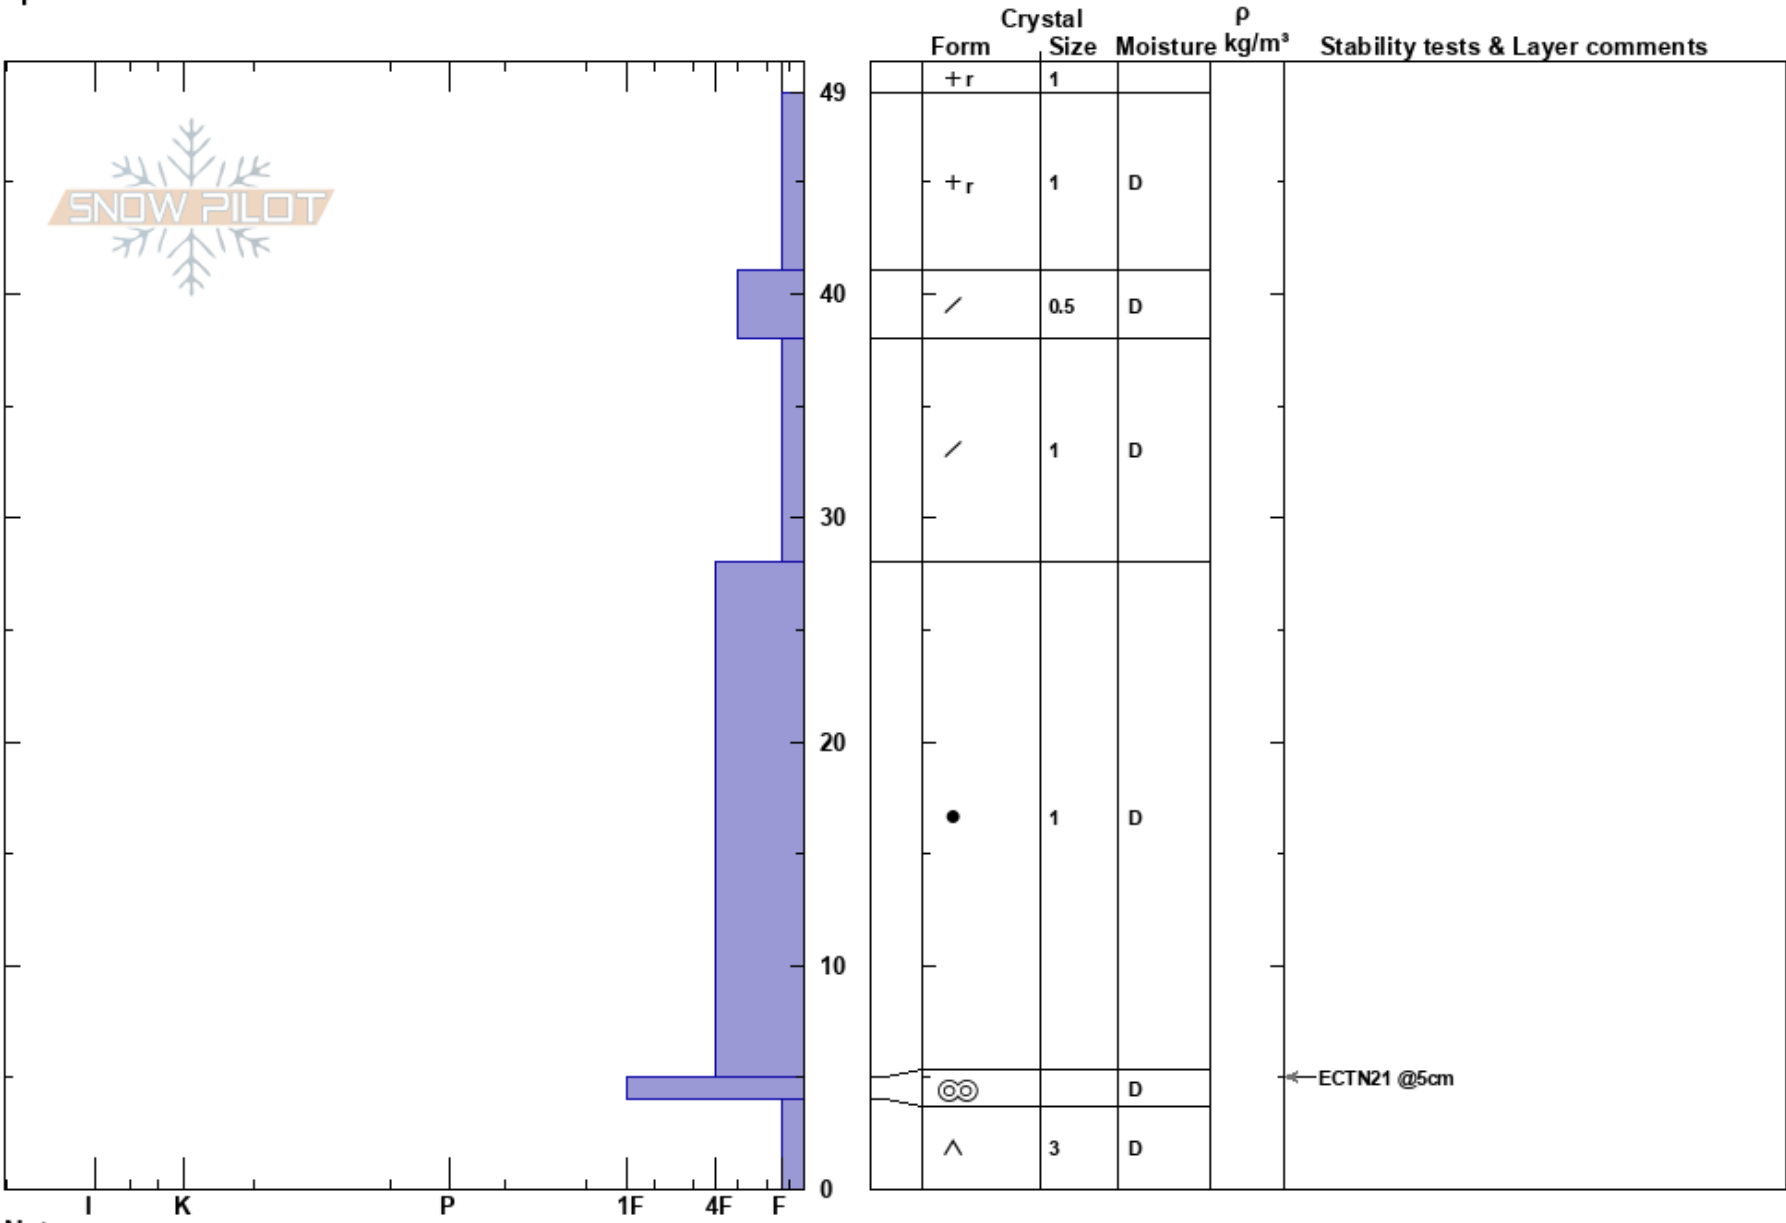

241108 BP Summit  
 Berthoud Pass  
 CO  
 Elevation: 11684 ft  
 Aspect: E  
 Specifics:

Ryan Zarter  
 11/08/2024 - 11:30am  
 Co-ord: 39.80000N, -105.78070W  
 Slope Angle: 35°  
 Wind Loading: no

Stability:  
 Air Temperature: -7°C  
 Sky Cover: OVC  
 Precipitation: S1  
 Wind: Calm

Layer Notes:

HS:49  
 PF:45  
 PS:30

Notes: