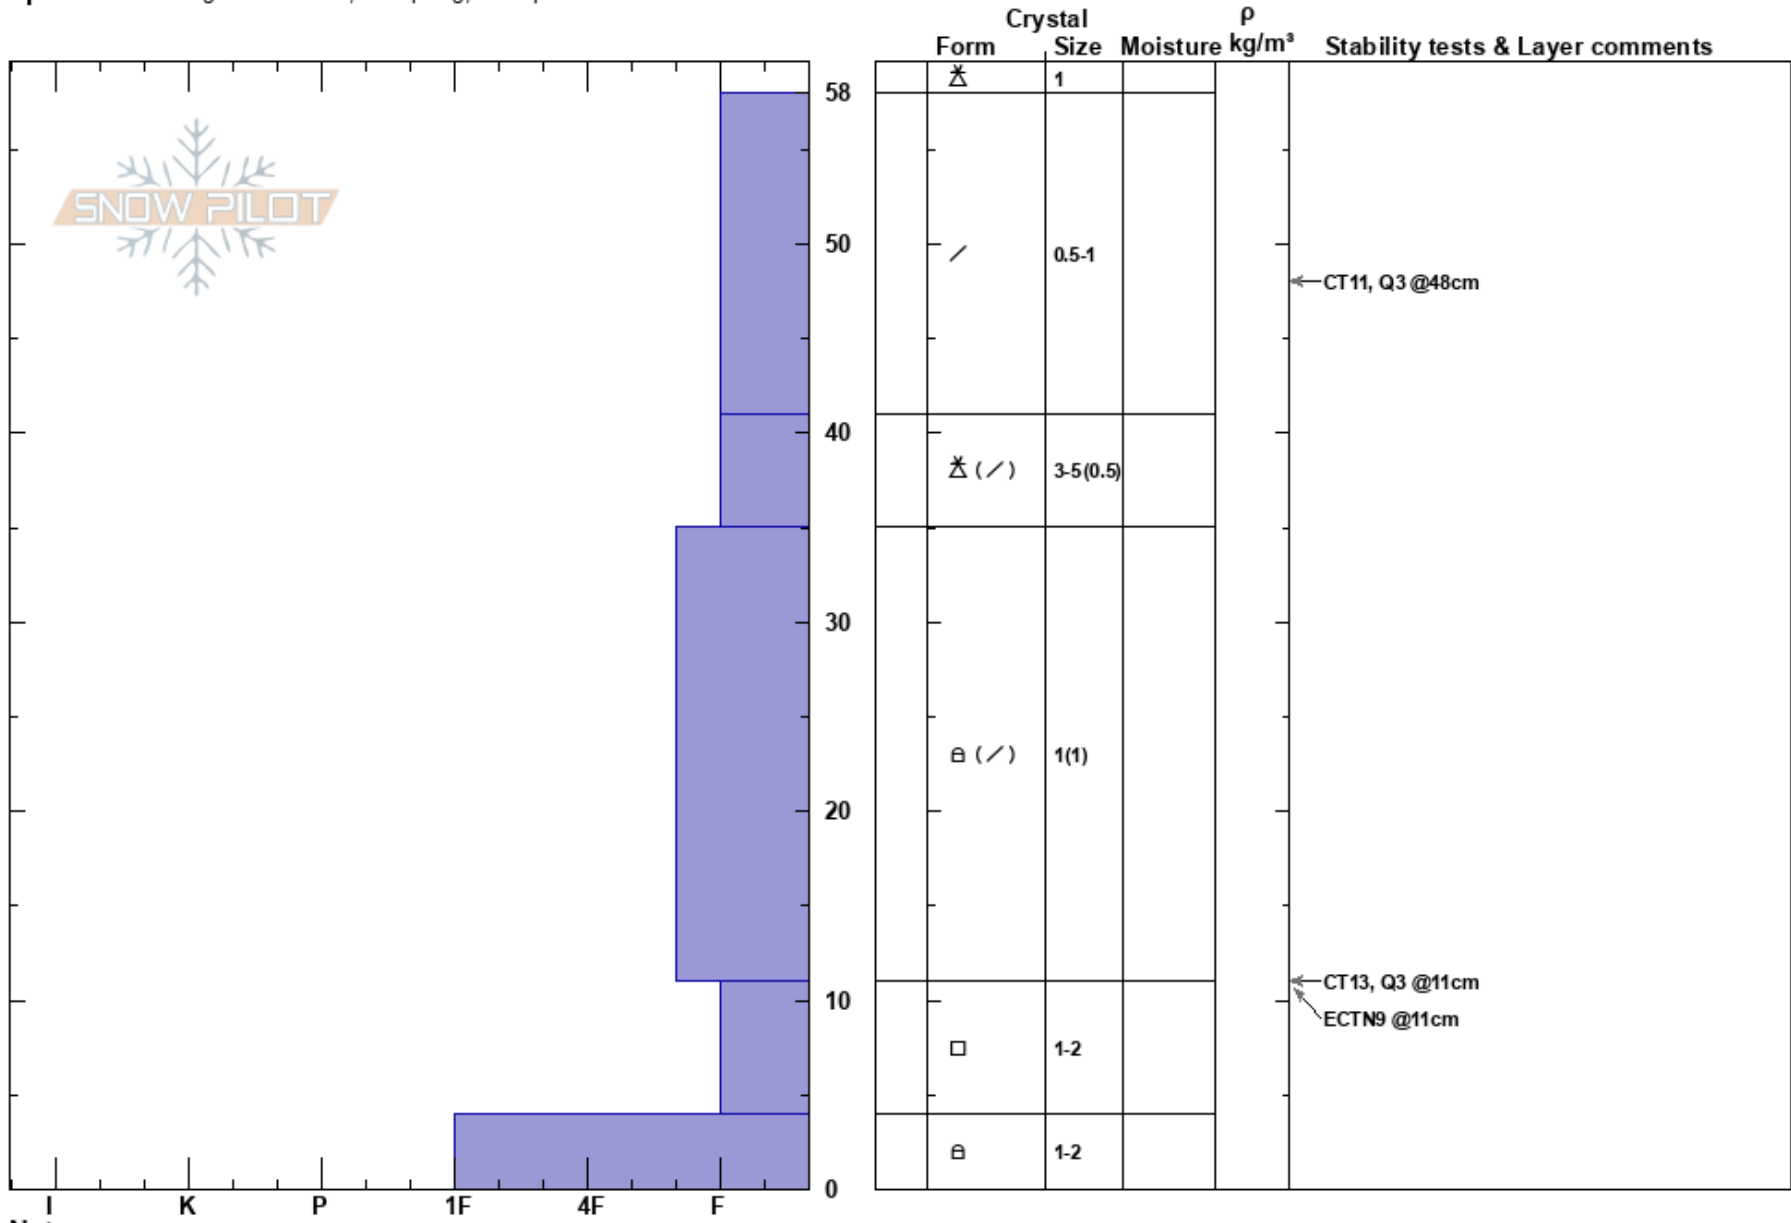

Reliable  
Teton Range  
WY  
Elevation: 2839 m  
Aspect: N  
Specifics: Pit dug in a Ski Area; Collapsing, widespreac

Daniel Nagy  
11/07/2024 - 2:20pm  
Co-ord: 43.77767N, -110.93523W  
Slope Angle: 41°  
Wind Loading: previous

Stability: Good  
Air Temperature: -6°C  
Sky Cover: CLR  
Precipitation: NO  
Wind: N Calm

HS:58  
PS: 58  
Layer Notes:

Notes: