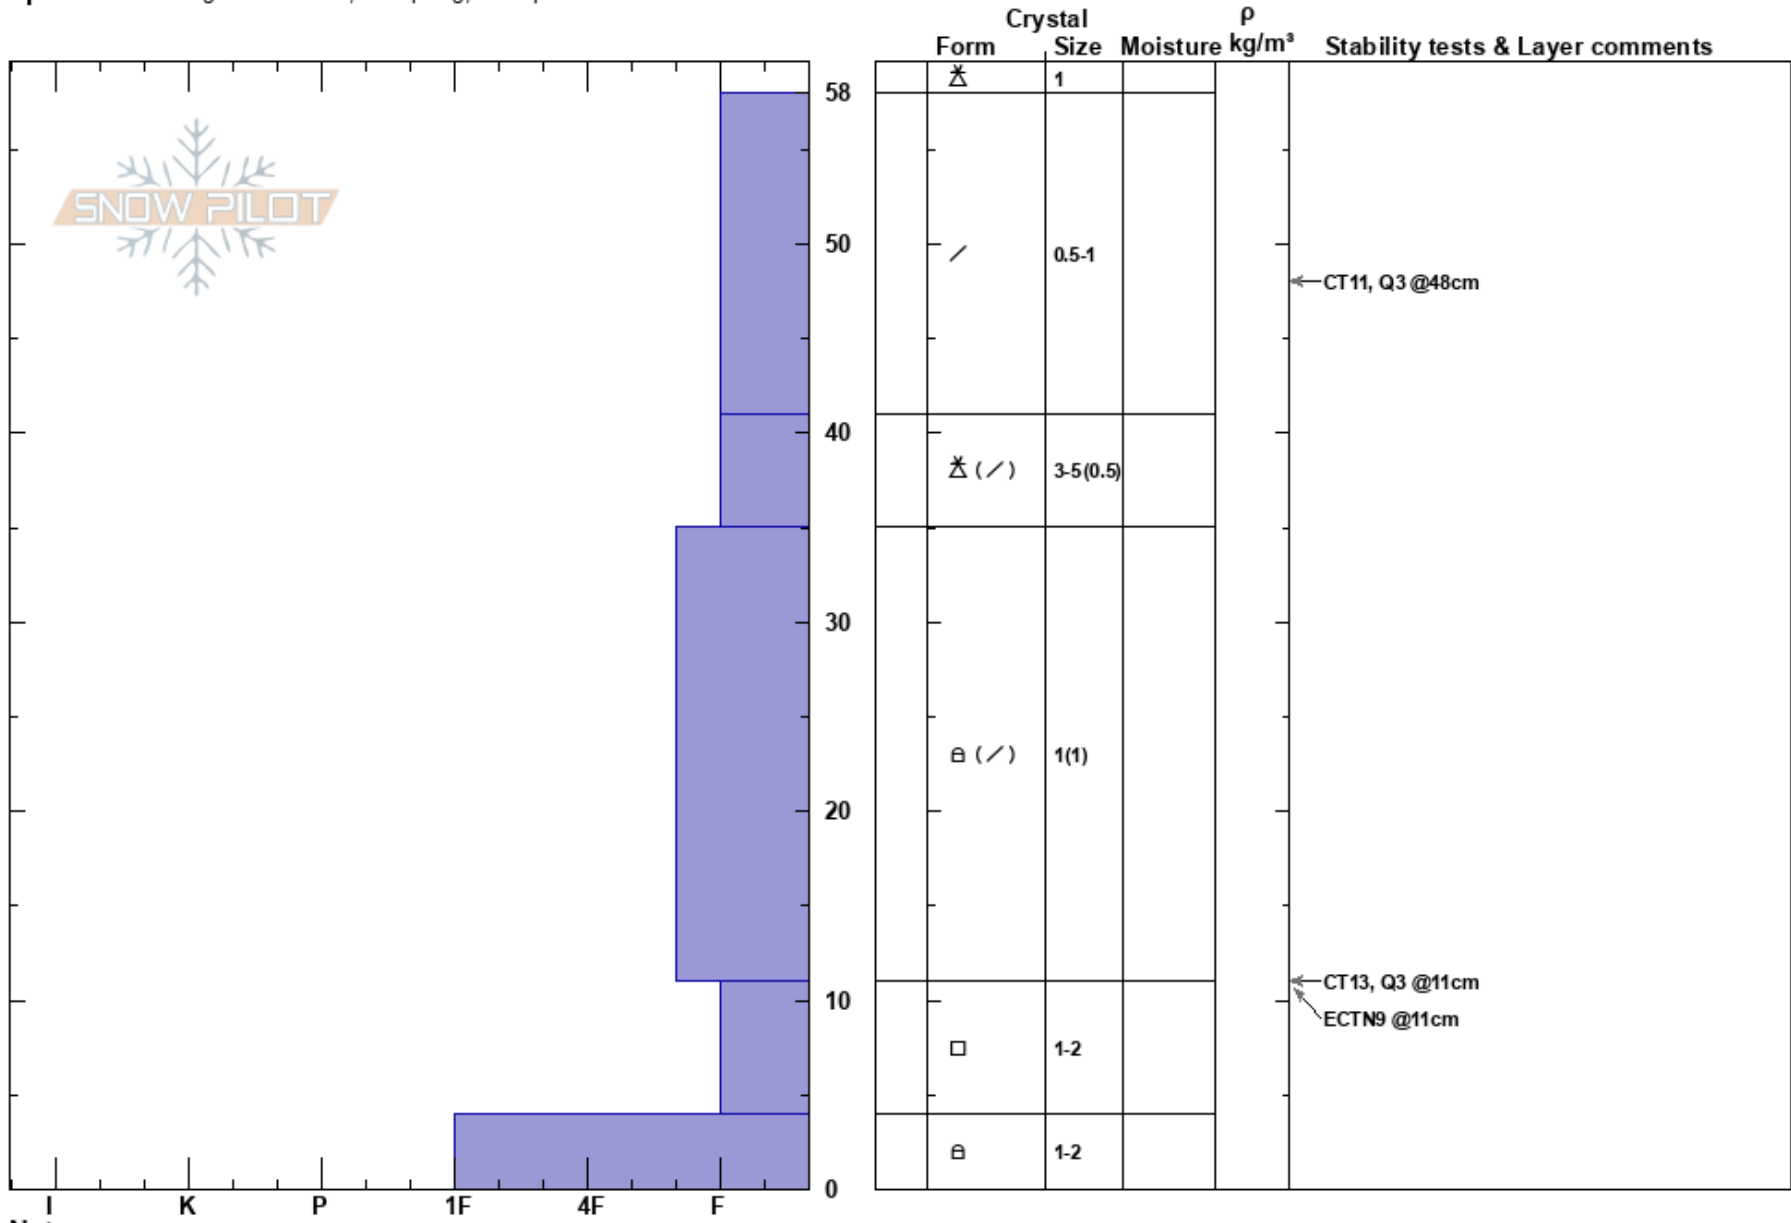

Reliable
Teton Range
WY
Elevation: 2839 m
Aspect: N
Specifics: Pit dug in a Ski Area; Collapsing, widespreac

Daniel Nagy
11/07/2024 - 2:20pm
Co-ord: 43.77767N, -110.93523W
Slope Angle: 41°
Wind Loading: previous

Stability: Good
Air Temperature: -6°C
Sky Cover: CLR
Precipitation: NO
Wind: N Calm

HS:58
PS: 58
Layer Notes:

Notes: