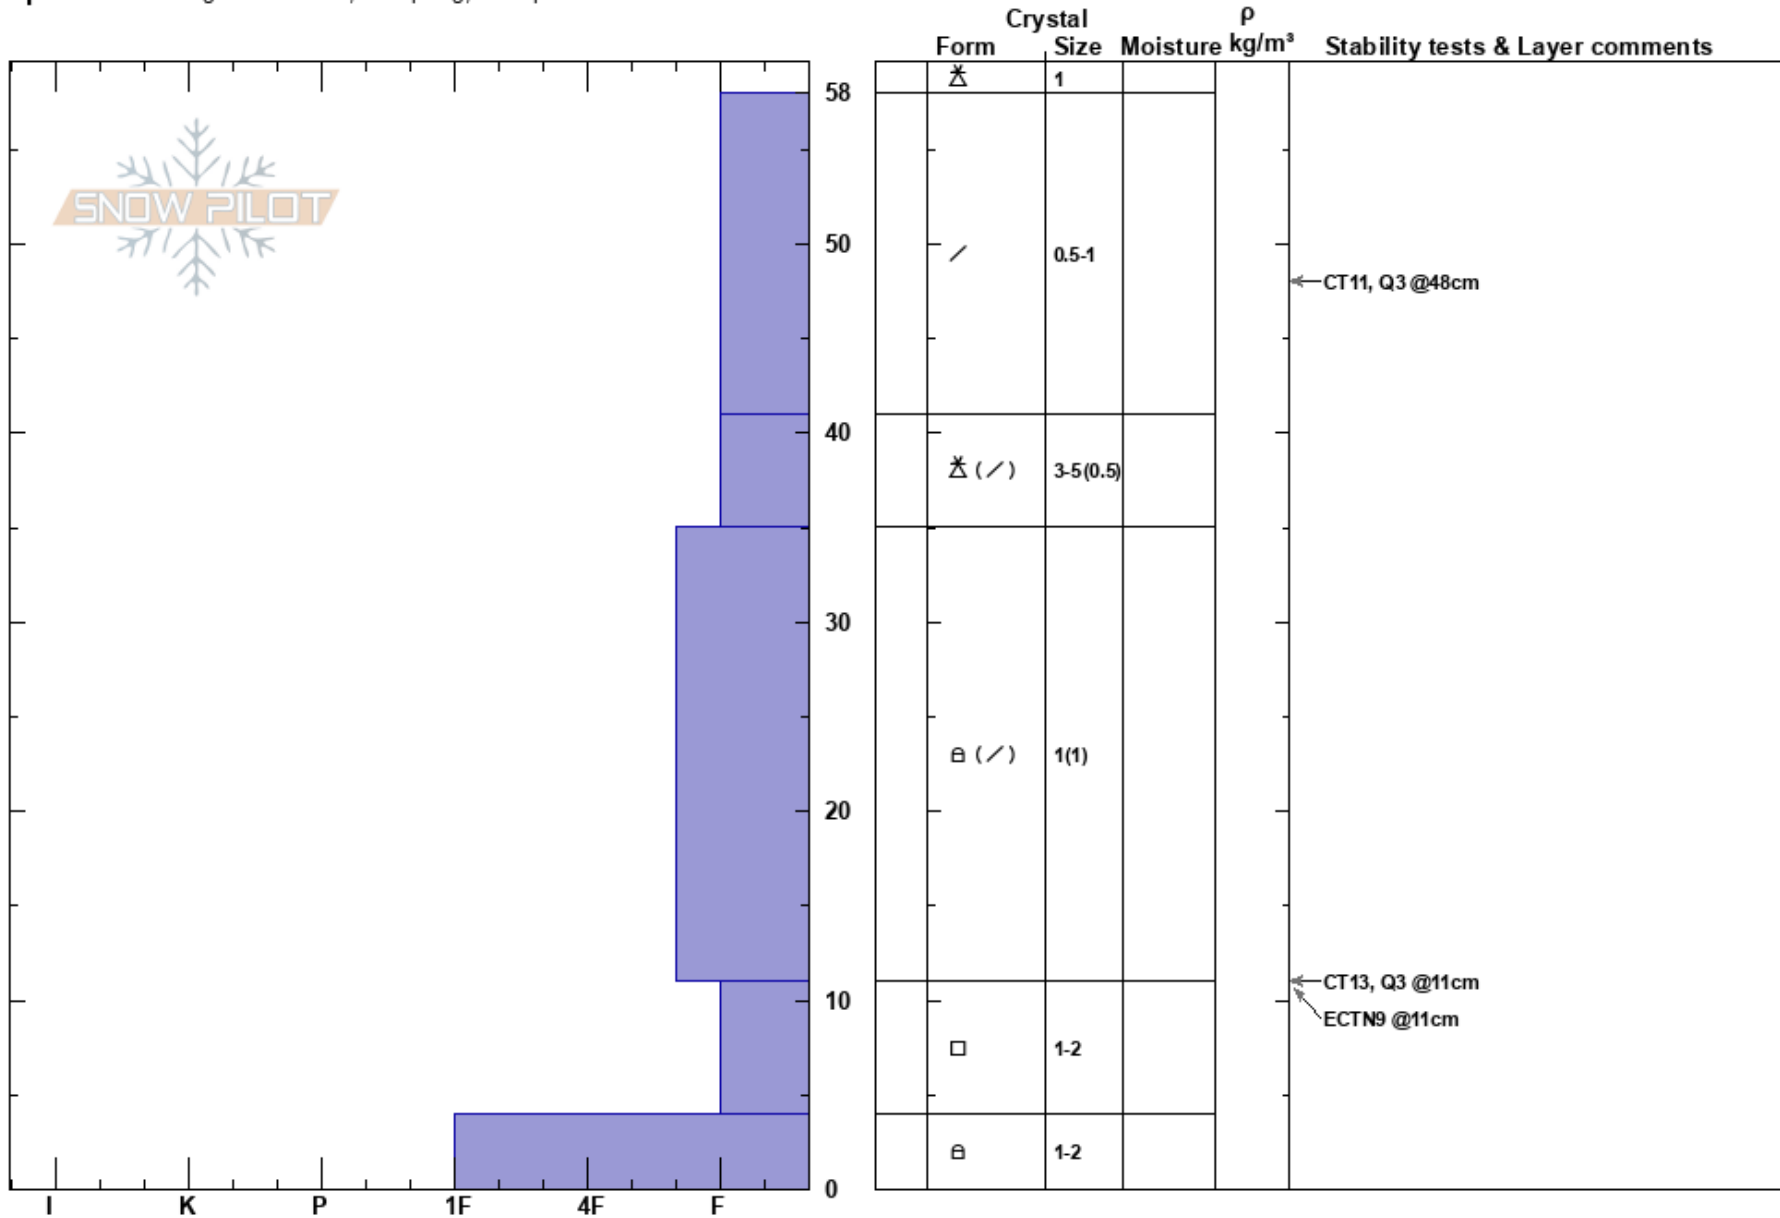

Reliable
Teton Range
WY
Elevation: 2839 m
Aspect: N
Specifics: Pit dug in a Ski Area; Collapsing, widespreac

Daniel Nagy
11/07/2024 - 2:20pm
Co-ord: 43.77767N, -110.93523W
Slope Angle: 41°
Wind Loading: previous

Stability: Good
Air Temperature: -6°C
Sky Cover: CLR
Precipitation: NO
Wind: N Calm

HS:58
PS: 58
Layer Notes:

Notes: