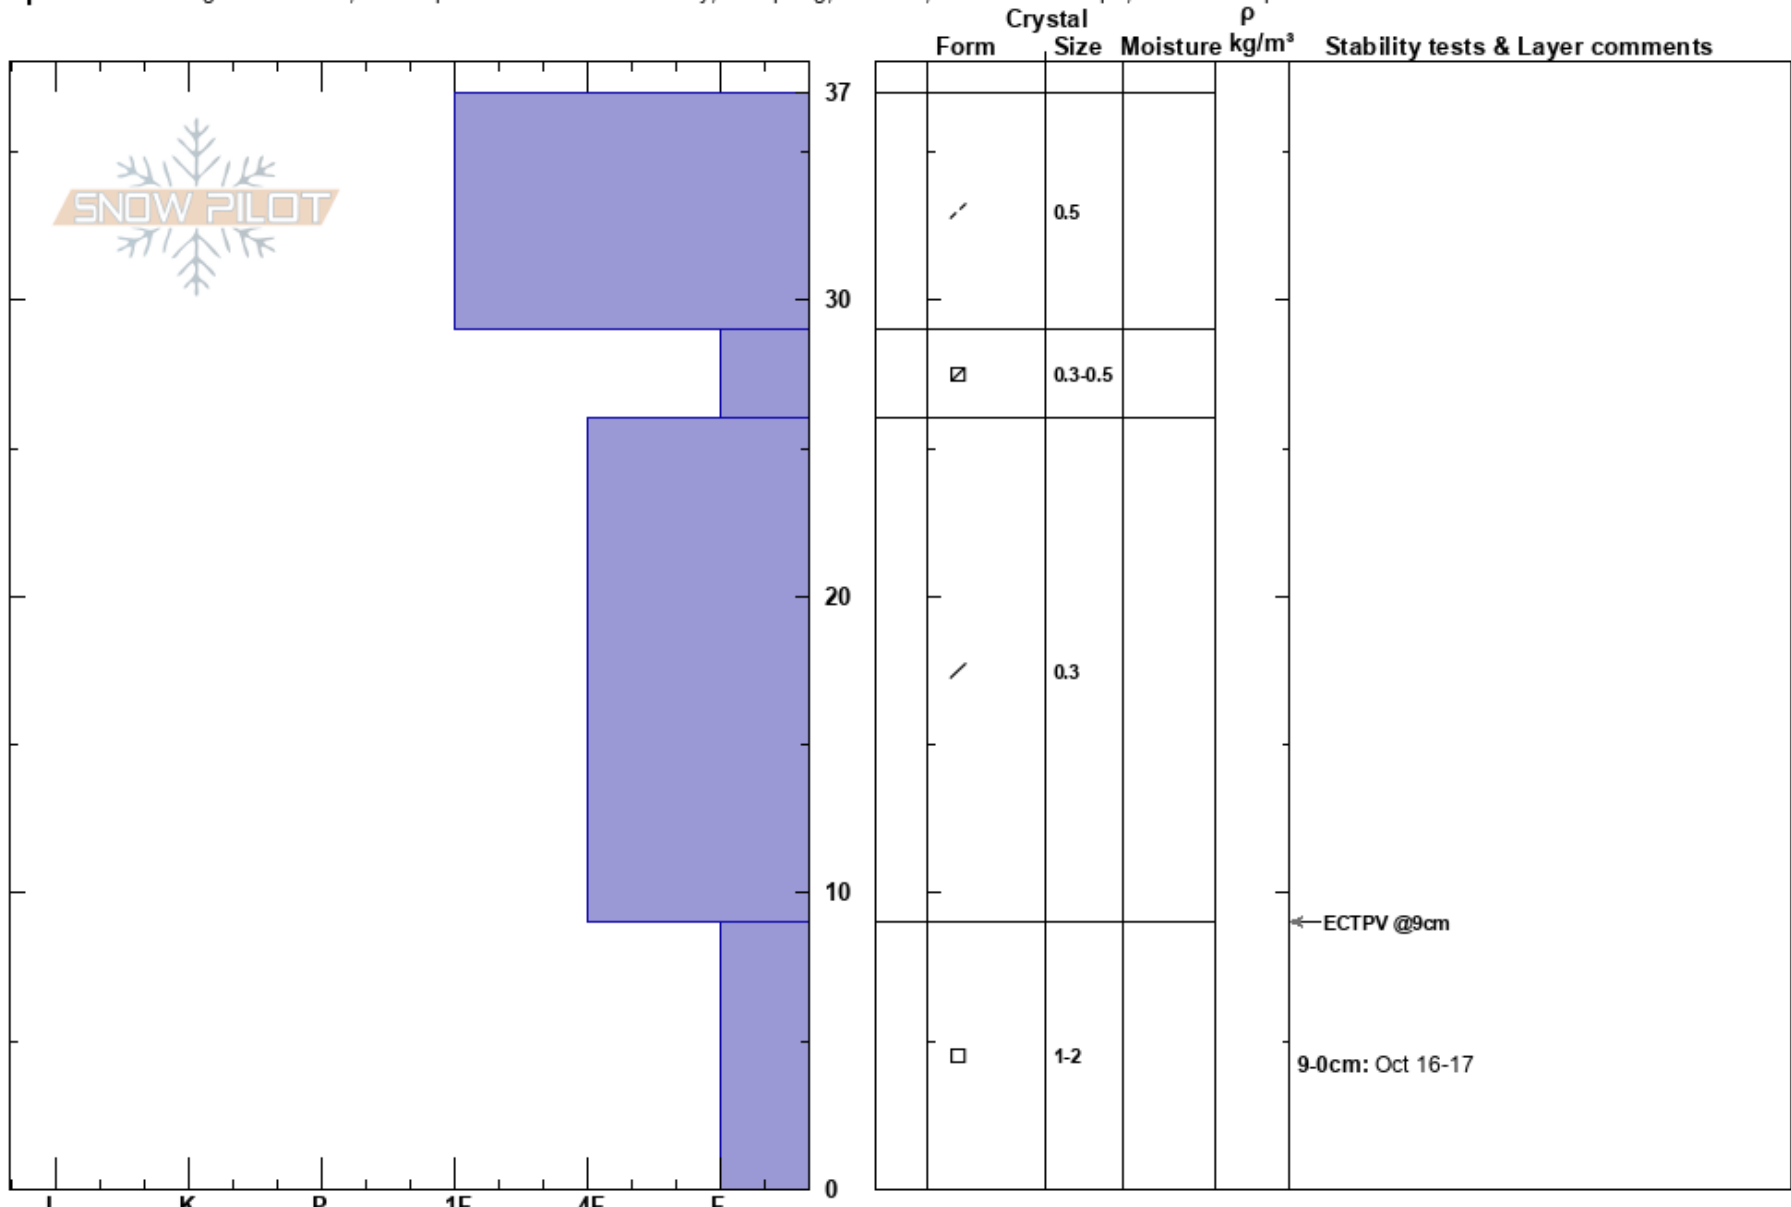

Nitwitz
 Teton Range
 WY
 Elevation: 9600 ft
 Aspect: NW

Eric Hafla
 11/07/2024 - 1:51pm
 Co-ord: 43.79130N, -110.93641W
 Slope Angle:
 Wind Loading: previous

Stability:
 Air Temperature:
 Sky Cover: CLR
 Precipitation: NO
 Wind: Calm

HS:37
 PF:37
 9-0cm: Oct 16-17
 9-0cm: Problematic layer

Specifics: Pit dug in a Ski Area; Pit is representative of backcountry; Collapsing, localized; Ski tracks on slope; We skied slope

Notes: