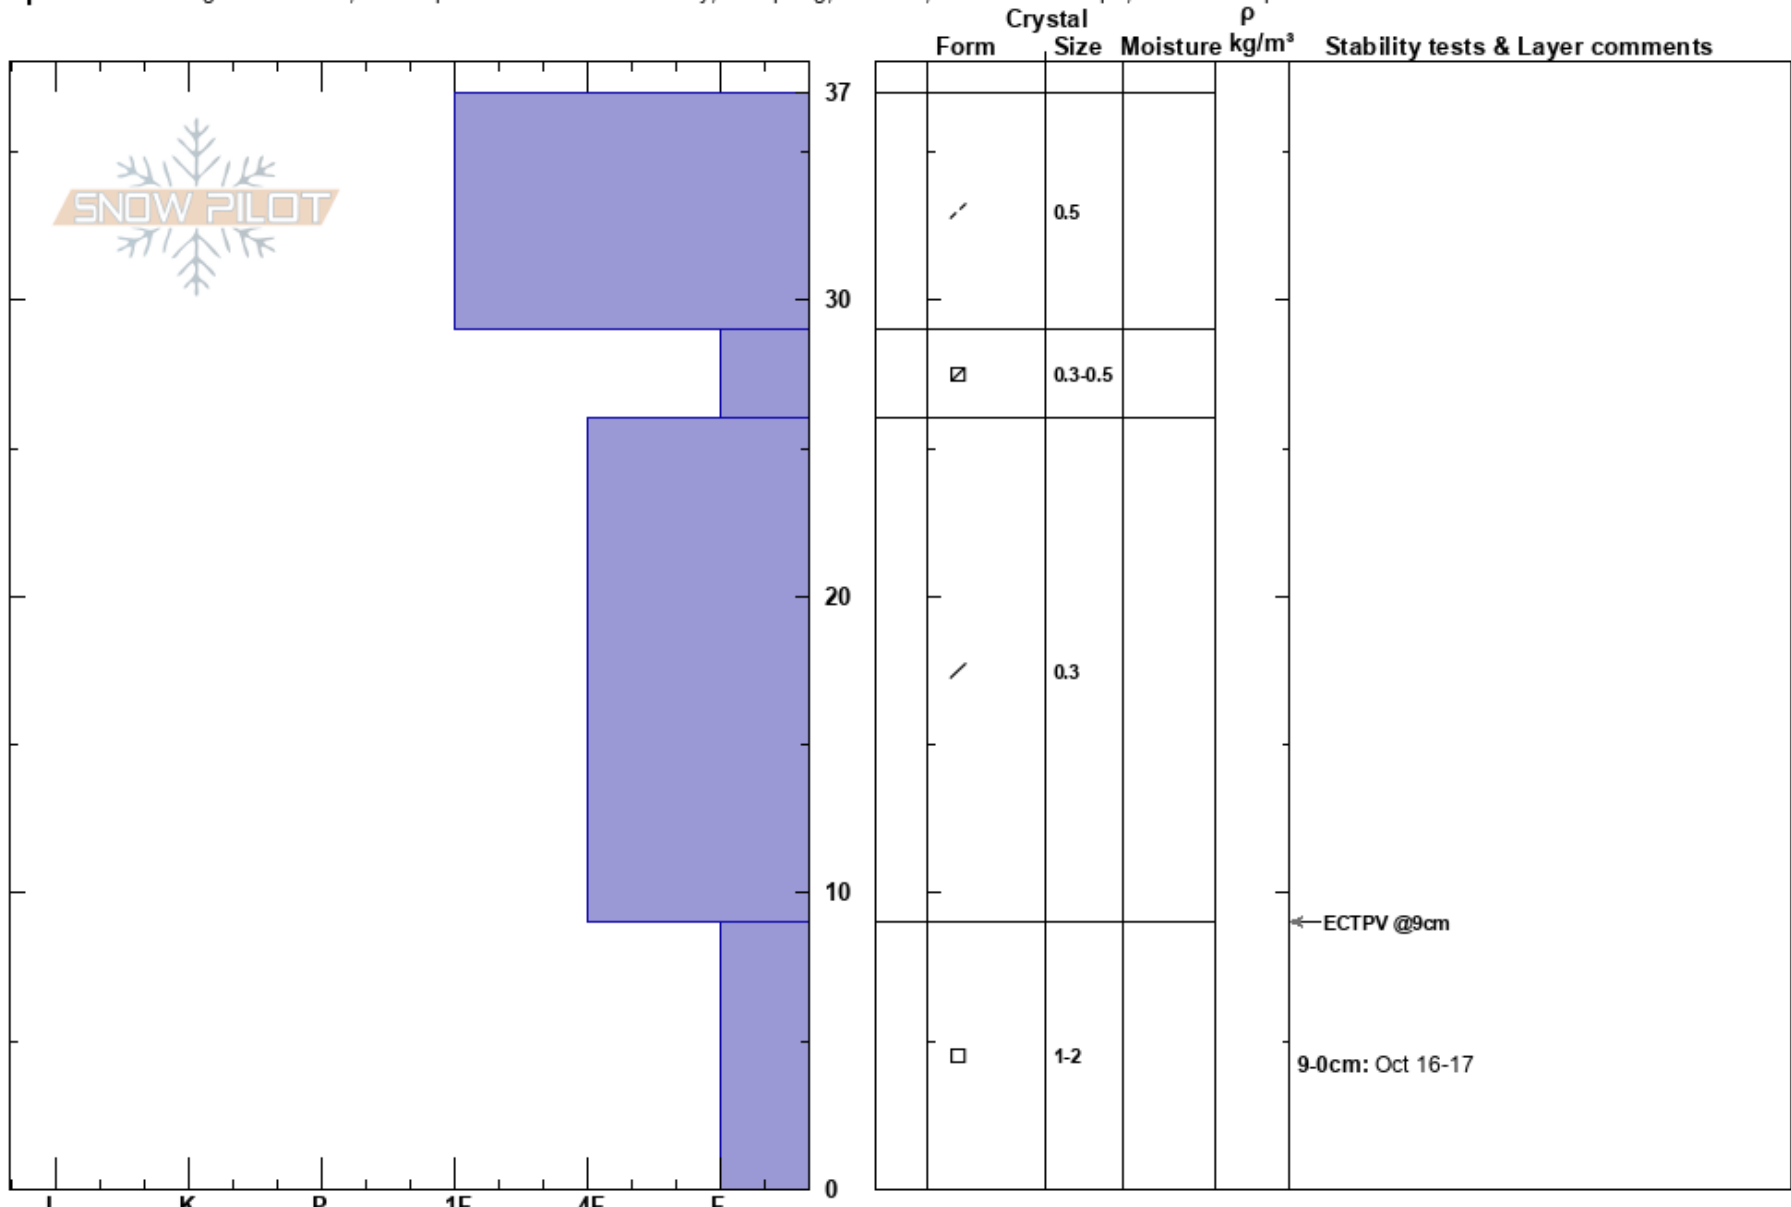

Nitwitz  
Teton Range  
WY  
Elevation: 9600 ft  
Aspect: NW

Eric Hafla  
11/07/2024 - 1:51pm  
Co-ord: 43.79130N, -110.93641W  
Slope Angle:  
Wind Loading: previous

Stability:  
Air Temperature:  
Sky Cover: CLR  
Precipitation: NO  
Wind: Calm

HS:37  
PF:37  
9-0cm: Oct 16-17  
9-0cm: Problematic layer

Specifics: Pit dug in a Ski Area; Pit is representative of backcountry; Collapsing, localized; Ski tracks on slope; We skied slope

Notes: