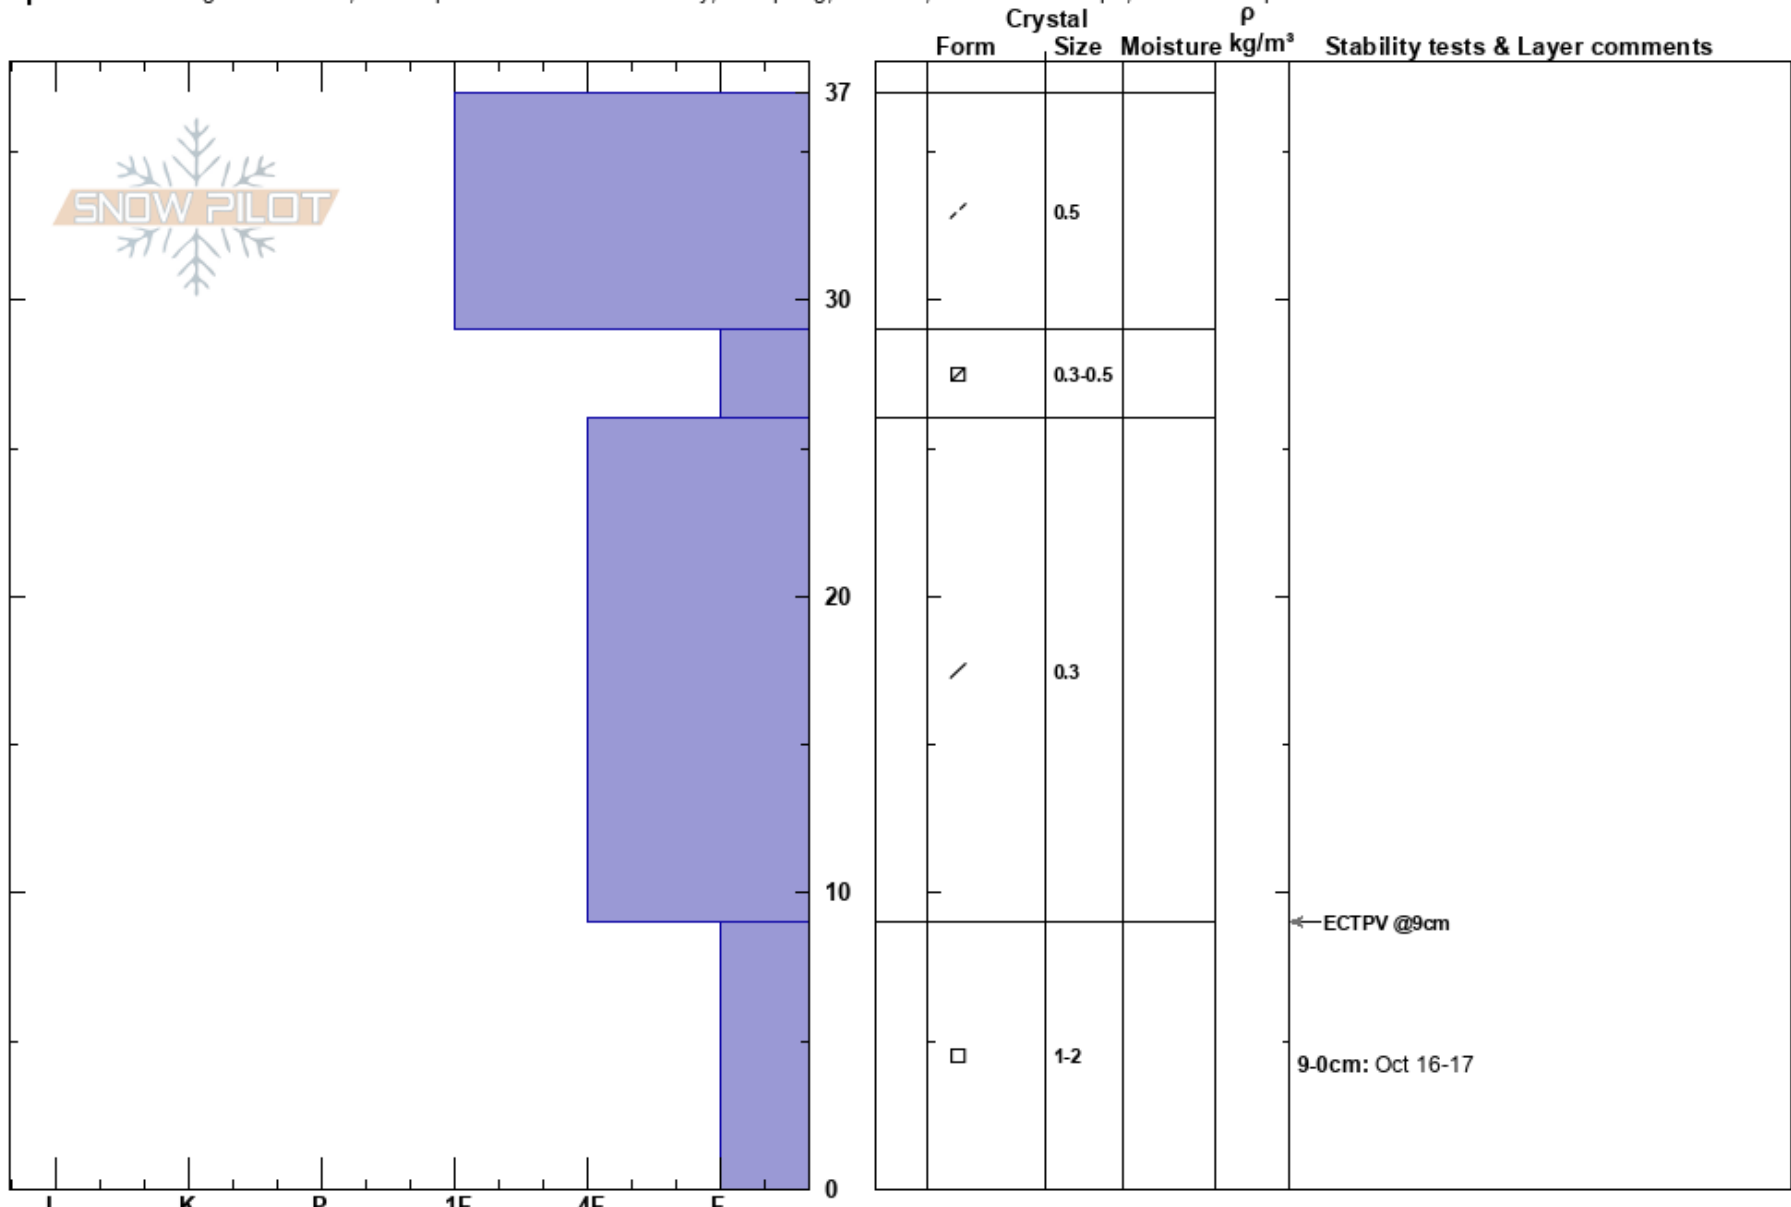

Nitwitz  
 Teton Range  
 WY  
 Elevation: 9600 ft  
 Aspect: NW

Eric Hafla  
 11/07/2024 - 1:51pm  
 Co-ord: 43.79130N, -110.93641W  
 Slope Angle:  
 Wind Loading: previous

Stability:  
 Air Temperature:  
 Sky Cover: CLR  
 Precipitation: NO  
 Wind: Calm

HS:37  
 PF:37  
 9-0cm: Oct 16-17  
 9-0cm: Problematic layer

Specifics: Pit dug in a Ski Area; Pit is representative of backcountry; Collapsing, localized; Ski tracks on slope; We skied slope

Notes: